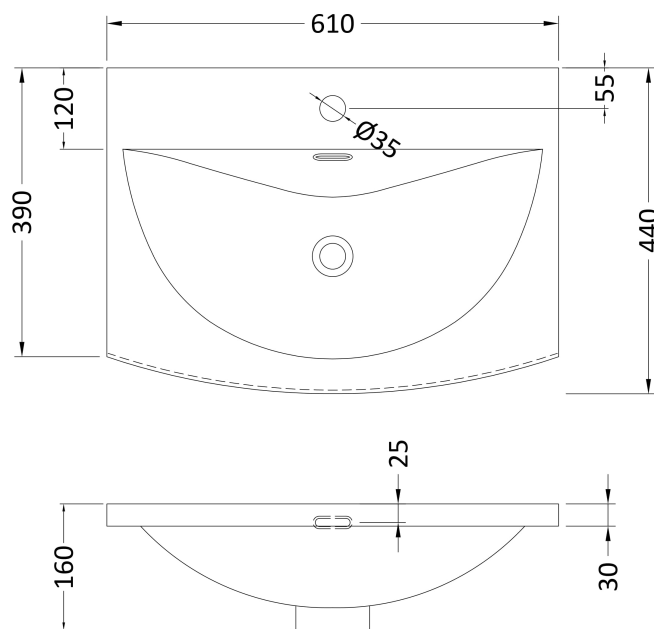

Sales Code: BLO101G

Description: 600 F/S 2-Door/Drawer Unit & Basin 4

Packaging Details

Barcode: 5056462622132

Sales Code: NVM043

Description: 600 Curved Basin 1Th

Product Dimensions

Height (mm):	160
Width (mm):	610
Depth (mm):	440
Nett Weight (kg):	11

Packaging Dimensions

Height (mm):	190
Width (mm):	630
Depth (mm):	415
Gross Weight (kg):	11.5

Packaging Data

Box Colour:	Brown Cardboard Box - Printed
Box Qty:	1
Label Size:	100 x 50
Label Colour:	White Label
Label Qty:	2

Outer Box Dimensions (If Applicable)

Height (mm):	
Width (mm):	
Depth (mm):	
Gross Weight (kg):	
Barcode:	5056462620961

Product Details

Country of Origin:	China
Fitting Instruction:	No
Certification: CE & UKCA: No	WRAS: N/A WRAS No: N/A
Product Material:	Vitreous China
Fixing Supplied:	No

Sales Code: MOF103A

Description: 600 F/S 2-Door/Drawer Unit

Product Dimensions

Height (mm):	810
Width (mm):	600
Depth (mm):	383
Nett Weight (kg):	23

Packaging Dimensions

Height (mm):	885
Width (mm):	620
Depth (mm):	405
Gross Weight (kg):	23.5