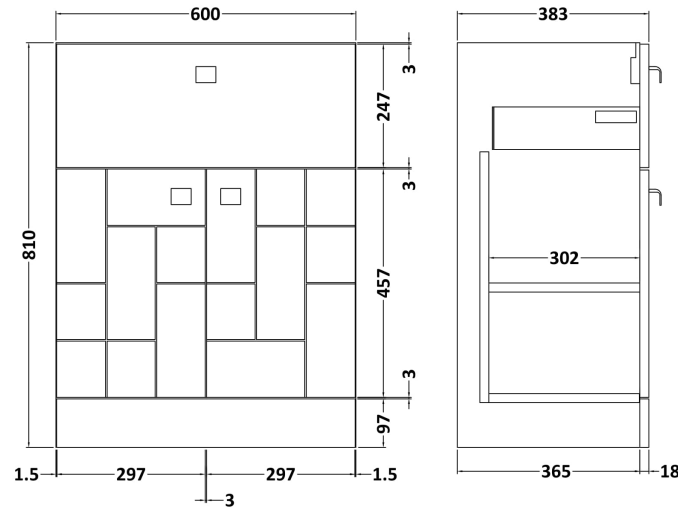

Sales Code: BLO101G

Description: 600 F/S 2-Door/Drawer Unit & Basin 4

Packaging Details

Barcode: 5056462622132

Sales Code: NVM043

Description: 600 Curved Basin 1Th

Product Dimensions

Height (mm):	160
Width (mm):	610
Depth (mm):	440
Nett Weight (kg):	11

Packaging Dimensions

Height (mm):	190
Width (mm):	630
Depth (mm):	415
Gross Weight (kg):	11.5

Packaging Data

Box Colour:	Brown Cardboard Box - Printed
Box Qty:	1
Label Size:	100 x 50
Label Colour:	White Label
Label Qty:	2

Outer Box Dimensions (If Applicable)

Height (mm):	
Width (mm):	
Depth (mm):	
Gross Weight (kg):	
Barcode:	5056462620961

Product Details

Country of Origin:	China
Fitting Instruction:	No
Certification: CE & UKCA: No	WRAS: N/A WRAS No: N/A
Product Material:	Vitreous China
Fixing Supplied:	No

Sales Code: MOF103A

Description: 600 F/S 2-Door/Drawer Unit

Product Dimensions

Height (mm):	810
Width (mm):	600
Depth (mm):	383
Nett Weight (kg):	23

Packaging Dimensions

Height (mm):	885
Width (mm):	620
Depth (mm):	405
Gross Weight (kg):	23.5