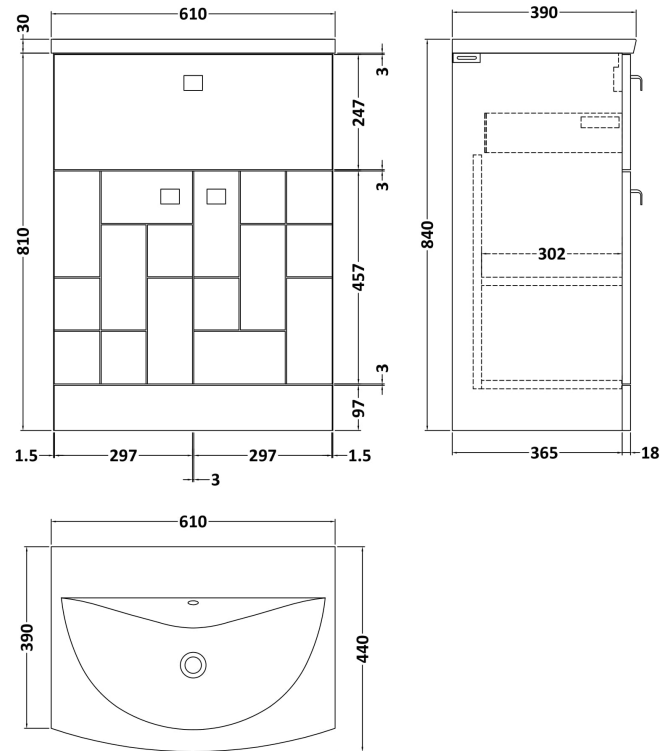

Sales Code: BLO101G

Description: 600 F/S 2-Door/Drawer Unit & Basin 4

Packaging Details

Barcode: 5056462622132

Sales Code: NVM043

Description: 600 Curved Basin 1Th

Product Dimensions

Height (mm):	160
Width (mm):	610
Depth (mm):	440
Nett Weight (kg):	11

Packaging Dimensions

Height (mm):	190
Width (mm):	630
Depth (mm):	415
Gross Weight (kg):	11.5

Packaging Data

Box Colour:	Brown Cardboard Box - Printed
Box Qty:	1
Label Size:	100 x 50
Label Colour:	White Label
Label Qty:	2

Outer Box Dimensions (If Applicable)

Height (mm):	
Width (mm):	
Depth (mm):	
Gross Weight (kg):	
Barcode:	5056462620961

Product Details

Country of Origin:	China
Fitting Instruction:	No
Certification: CE & UKCA: No	WRAS: N/A WRAS No: N/A
Product Material:	Vitreous China
Fixing Supplied:	No

Packaging Data

Box Colour:	Brown Cardboard Box
Box Qty:	1
Label Size:	100 x 50
Label Colour:	White Label
Label Qty:	2

Outer Box Dimensions (If Applicable)

Height (mm):	
Width (mm):	
Depth (mm):	
Gross Weight (kg):	
Barcode:	5056211884217