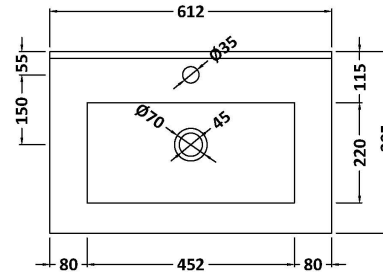

Packaging Dimensions

Height (mm):	560
Width (mm):	620
Depth (mm):	405
Gross Weight (kg):	22

Packaging Data

Box Colour:	Brown Cardboard Box
Box Qty:	1
Label Size:	150 x 100
Label Colour:	White Label
Label Qty:	2

Outer Box Dimensions (If Applicable)

Height (mm):	
Width (mm):	
Depth (mm):	
Gross Weight (kg):	
Barcode:	5056211884248

Product Details

Country of Origin:	China
Fitting Instruction:	No
CE & UKCA:	N/A
FSC Certified Materials:	Yes
Colour:	Satin White
Construction Method:	Cam & Wood Dowel
Construction Type:	Rigid
Cabinet Finish:	MFC Painted Matt
Fascia Finish:	Mdf Painted Matt
Cabinet Thickness (mm):	18
Fascia Thickness (mm):	18
Drawer Included:	Yes
Drawer Type:	80mm High Metal S/C Inc Galler
No of Shelves:	0
Hinge Type:	Not Applicable
Hinge Included:	Not Applicable
Adjustable Legs:	Not Applicable
Fixings Included:	Yes
Handle Style:	Modern
Waste Shroud:	Yes
Handle Included:	Yes, Supplied
Handle Type:	Drop

Sales Code: NVM003

Description: Minimalist Basin 600mm

Product Dimensions

Height (mm):	170
Width (mm):	600
Depth (mm):	390
Nett Weight (kg):	10.76

Packaging Dimensions

Height (mm):	200
Width (mm):	400
Depth (mm):	620
Gross Weight (kg):	10.76

Packaging Data

Box Colour:	Brown Cardboard Box - Printed
Box Qty:	1
Label Size:	100 x 50
Label Colour:	White Label
Label Qty:	2

Outer Box Dimensions (If Applicable)

Height (mm):	
Width (mm):	
Depth (mm):	
Gross Weight (kg):	
Barcode:	5055146194668