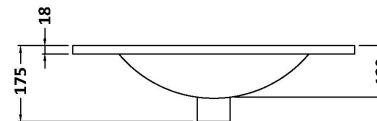

Packaging Dimensions

Height (mm):	560
Width (mm):	620
Depth (mm):	405
Gross Weight (kg):	22

Packaging Data

Box Colour:	Brown Cardboard Box
Box Qty:	1
Label Size:	150 x 100
Label Colour:	White Label
Label Qty:	2

Outer Box Dimensions (If Applicable)

Height (mm):	
Width (mm):	
Depth (mm):	
Gross Weight (kg):	
Barcode:	5056211884248

Product Details

Country of Origin:	China
Fitting Instruction:	No
CE & UKCA:	N/A
FSC Certified Materials:	Yes
Colour:	Satin White
Construction Method:	Cam & Wood Dowel
Construction Type:	Rigid
Cabinet Finish:	MFC Painted Matt
Fascia Finish:	Mdf Painted Matt
Cabinet Thickness (mm):	18
Fascia Thickness (mm):	18
Drawer Included:	Yes
Drawer Type:	80mm High Metal S/C Inc Galler
No of Shelves:	0
Hinge Type:	Not Applicable
Hinge Included:	Not Applicable
Adjustable Legs:	Not Applicable
Fixings Included:	Yes
Handle Style:	Modern
Waste Shroud:	Yes
Handle Included:	Yes, Supplied
Handle Type:	Drop

Sales Code: NVM003

Description: Minimalist Basin 600mm

Product Dimensions

Height (mm):	170
Width (mm):	600
Depth (mm):	390
Nett Weight (kg):	10.76

Packaging Dimensions

Height (mm):	200
Width (mm):	400
Depth (mm):	620
Gross Weight (kg):	10.76

Packaging Data

Box Colour:	Brown Cardboard Box - Printed
Box Qty:	1
Label Size:	100 x 50
Label Colour:	White Label
Label Qty:	2

Outer Box Dimensions (If Applicable)

Height (mm):	
Width (mm):	
Depth (mm):	
Gross Weight (kg):	
Barcode:	5055146194668