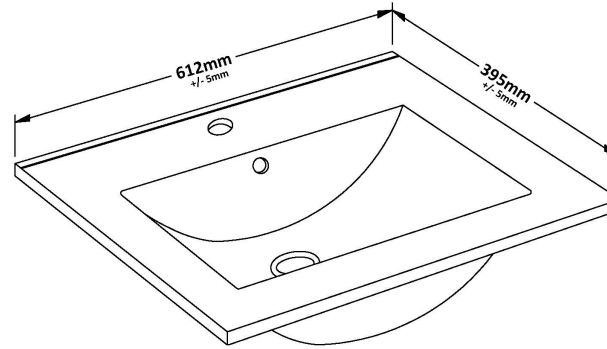

Packaging Dimensions

Height (mm):	560
Width (mm):	620
Depth (mm):	405
Gross Weight (kg):	22

Packaging Data

Box Colour:	Brown Cardboard Box
Box Qty:	1
Label Size:	150 x 100
Label Colour:	White Label
Label Qty:	2

Outer Box Dimensions (If Applicable)

Height (mm):	
Width (mm):	
Depth (mm):	
Gross Weight (kg):	
Barcode:	5056211884248

Product Details

Country of Origin:	China
Fitting Instruction:	No
CE & UKCA:	N/A
FSC Certified Materials:	Yes
Colour:	Satin White
Construction Method:	Cam & Wood Dowel
Construction Type:	Rigid
Cabinet Finish:	MFC Painted Matt
Fascia Finish:	Mdf Painted Matt
Cabinet Thickness (mm):	18
Fascia Thickness (mm):	18
Drawer Included:	Yes
Drawer Type:	80mm High Metal S/C Inc Galler
No of Shelves:	0
Hinge Type:	Not Applicable
Hinge Included:	Not Applicable
Adjustable Legs:	Not Applicable
Fixings Included:	Yes
Handle Style:	Modern
Waste Shroud:	Yes
Handle Included:	Yes, Supplied
Handle Type:	Drop

Sales Code: NVM003

Description: Minimalist Basin 600mm

Product Dimensions

Height (mm):	170
Width (mm):	600
Depth (mm):	390
Nett Weight (kg):	10.76

Packaging Dimensions

Height (mm):	200
Width (mm):	400
Depth (mm):	620
Gross Weight (kg):	10.76

Packaging Data

Box Colour:	Brown Cardboard Box - Printed
Box Qty:	1
Label Size:	100 x 50
Label Colour:	White Label
Label Qty:	2

Outer Box Dimensions (If Applicable)

Height (mm):	
Width (mm):	
Depth (mm):	
Gross Weight (kg):	
Barcode:	5055146194668