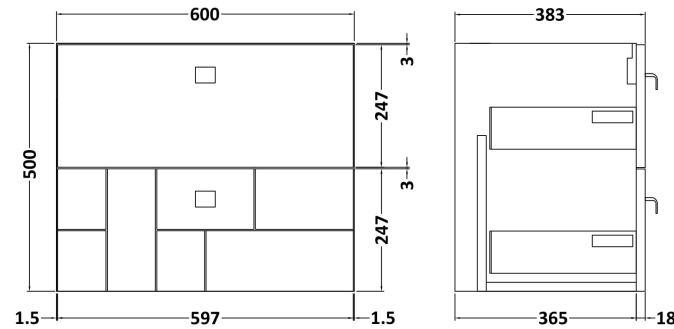

Sales Code: BLO102B

Description: 600 W/H 2-Drawer Unit & Basin 2

Packaging Details

Barcode: 5056211887881

Sales Code: MOF193A

Description: 600 W/H 2-Drawer Unit

Product Dimensions

Height (mm):	500
Width (mm):	600
Depth (mm):	383
Nett Weight (kg):	21.5

Packaging Dimensions

Height (mm):	560
Width (mm):	620
Depth (mm):	405
Gross Weight (kg):	22

Packaging Data

Box Colour:	Brown Cardboard Box
Box Qty:	1
Label Size:	150 x 100
Label Colour:	White Label
Label Qty:	2

Sales Code: NVM003

Description: Minimalist Basin 600mm

Product Dimensions

Height (mm):	170
Width (mm):	600
Depth (mm):	390
Nett Weight (kg):	10.76

Packaging Dimensions

Height (mm):	200
Width (mm):	400
Depth (mm):	620
Gross Weight (kg):	10.76

Packaging Data

Box Colour:	Brown Cardboard Box - Printed
Box Qty:	1
Label Size:	100 x 50
Label Colour:	White Label
Label Qty:	2

Outer Box Dimensions (If Applicable)

Height (mm):	
Width (mm):	
Depth (mm):	
Gross Weight (kg):	
Barcode:	5055146194668