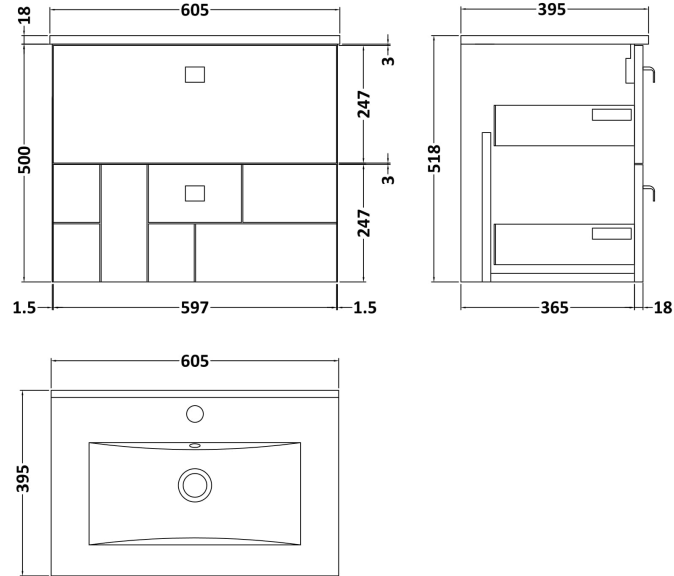

Sales Code: BLO102B

Description: 600 W/H 2-Drawer Unit & Basin 2

Packaging Details

Barcode: 5056211887881

Sales Code: MOF193A

Description: 600 W/H 2-Drawer Unit

Product Dimensions

Height (mm):	500
Width (mm):	600
Depth (mm):	383
Nett Weight (kg):	21.5

Packaging Dimensions

Height (mm):	560
Width (mm):	620
Depth (mm):	405
Gross Weight (kg):	22

Packaging Data

Box Colour:	Brown Cardboard Box
Box Qty:	1
Label Size:	150 x 100
Label Colour:	White Label
Label Qty:	2

Outer Box Dimensions (If Applicable)

Height (mm):	
Width (mm):	
Depth (mm):	
Gross Weight (kg):	
Barcode:	5056211884248

Product Details

Country of Origin:	China
Fitting Instruction:	No
CE & UKCA:	N/A
FSC Certified Materials:	Yes
Colour:	Satin White
Construction Method:	Cam & Wood Dowel
Construction Type:	Rigid
Cabinet Finish:	MFC Painted Matt
Fascia Finish:	Mdf Painted Matt
Cabinet Thickness (mm):	18
Fascia Thickness (mm):	18
Drawer Included:	Yes
Drawer Type:	80mm High Metal S/C Inc Galler
No of Shelves:	0
Hinge Type:	Not Applicable
Hinge Included:	Not Applicable
Adjustable Legs:	Not Applicable
Fixings Included:	Yes
Handle Style:	Modern
Waste Shroud:	Yes
Handle Included:	Yes, Supplied
Handle Type:	Drop

Sales Code: NVM003

Description: Minimalist Basin 600mm

Product Dimensions

Height (mm):	170
Width (mm):	600
Depth (mm):	390
Nett Weight (kg):	10.76

Packaging Dimensions

Height (mm):	200
Width (mm):	400
Depth (mm):	620
Gross Weight (kg):	10.76