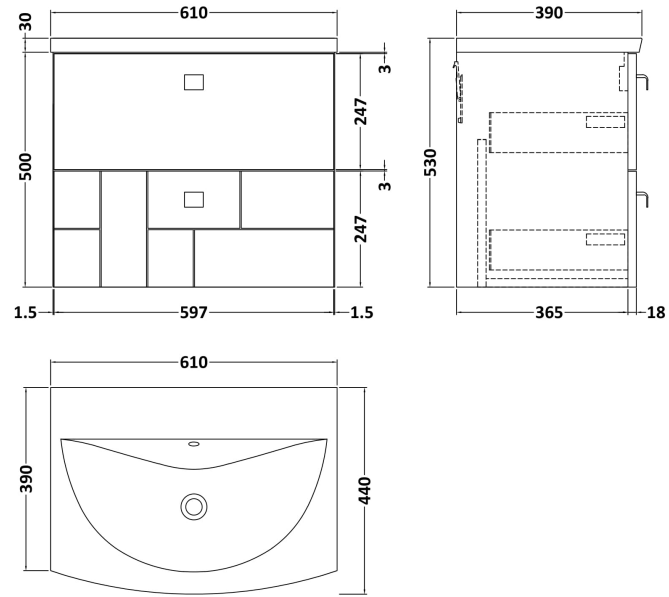

Sales Code: BLO102G

Description: 600 W/H 2-Drawer Unit & Basin 4

Packaging Details

Barcode: 5056462622149

Sales Code: NVM043

Description: 600 Curved Basin 1Th

Product Dimensions

Height (mm):	160
Width (mm):	610
Depth (mm):	440
Nett Weight (kg):	11

Packaging Dimensions

Height (mm):	190
Width (mm):	630
Depth (mm):	415
Gross Weight (kg):	11.5

Packaging Data

Box Colour:	Brown Cardboard Box - Printed
Box Qty:	1
Label Size:	100 x 50
Label Colour:	White Label
Label Qty:	2

Outer Box Dimensions (If Applicable)

Height (mm):	
Width (mm):	
Depth (mm):	
Gross Weight (kg):	
Barcode:	5056462620961

Product Details

Country of Origin:	China
Fitting Instruction:	No
Certification: CE & UKCA: No	WRAS: N/A WRAS No: N/A
Product Material:	Vitreous China
Fixing Supplied:	No

Sales Code: MOF193A

Description: 600 W/H 2-Drawer Unit

Product Dimensions

Height (mm):	500
Width (mm):	600
Depth (mm):	383
Nett Weight (kg):	21.5

Packaging Dimensions

Height (mm):	560
Width (mm):	620
Depth (mm):	405
Gross Weight (kg):	22