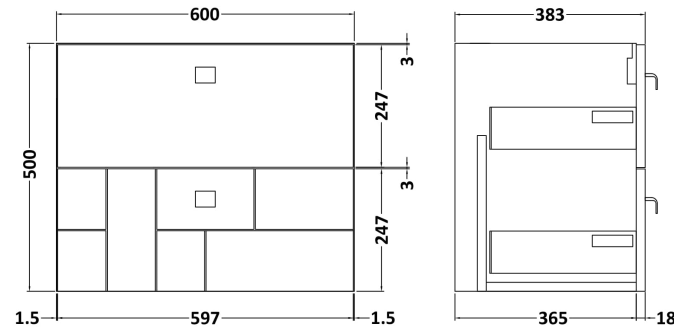

Packaging Dimensions

Height (mm):	190
Width (mm):	630
Depth (mm):	415
Gross Weight (kg):	11.5

Packaging Data

Box Colour:	Brown Cardboard Box - Printed
Box Qty:	1
Label Size:	100 x 50
Label Colour:	White Label
Label Qty:	2

Outer Box Dimensions (If Applicable)

Height (mm):	
Width (mm):	
Depth (mm):	
Gross Weight (kg):	
Barcode:	5056462620961

Product Details

Country of Origin:	China
Fitting Instruction:	No
Certification: CE & UKCA: No	WRAS: N/A WRAS No: N/A
Product Material:	Vitreous China
Fixing Supplied:	No

Sales Code: MOF193A

Description: 600 W/H 2-Drawer Unit

Product Dimensions

Height (mm):	500
Width (mm):	600
Depth (mm):	383
Nett Weight (kg):	21.5

Packaging Dimensions

Height (mm):	560
Width (mm):	620
Depth (mm):	405
Gross Weight (kg):	22

Packaging Data

Box Colour:	Brown Cardboard Box
Box Qty:	1
Label Size:	150 x 100
Label Colour:	White Label
Label Qty:	2

Outer Box Dimensions (If Applicable)

Height (mm):	
Width (mm):	
Depth (mm):	
Gross Weight (kg):	
Barcode:	5056211884248