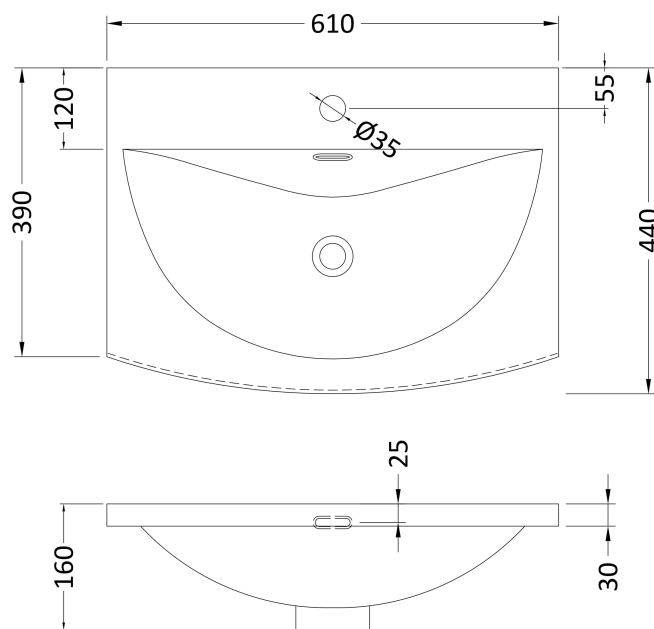

Sales Code: BLO102G

Description: 600 W/H 2-Drawer Unit & Basin 4

Packaging Details

Barcode: 5056462622149

Sales Code: NVM043

Description: 600 Curved Basin 1Th

Product Dimensions

Height (mm):	160
Width (mm):	610
Depth (mm):	440
Nett Weight (kg):	11

Packaging Dimensions

Height (mm):	190
Width (mm):	630
Depth (mm):	415
Gross Weight (kg):	11.5

Packaging Data

Box Colour:	Brown Cardboard Box - Printed
Box Qty:	1
Label Size:	100 x 50
Label Colour:	White Label
Label Qty:	2

Outer Box Dimensions (If Applicable)

Height (mm):	
Width (mm):	
Depth (mm):	
Gross Weight (kg):	
Barcode:	5056462620961

Product Details

Country of Origin:	China
Fitting Instruction:	No
Certification: CE & UKCA: No	WRAS: N/A WRAS No: N/A
Product Material:	Vitreous China
Fixing Supplied:	No

Sales Code: MOF193A

Description: 600 W/H 2-Drawer Unit

Product Dimensions

Height (mm):	500
Width (mm):	600
Depth (mm):	383
Nett Weight (kg):	21.5

Packaging Dimensions

Height (mm):	560
Width (mm):	620
Depth (mm):	405
Gross Weight (kg):	22