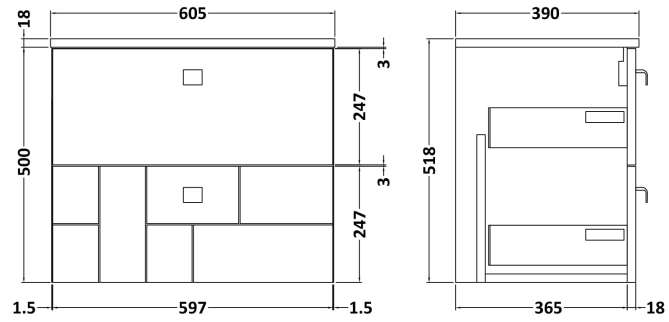

Sales Code: BLO102W

Description: 600 W/H 2-Drawer Unit & Worktop

Packaging Details

Barcode: 5056211897576

Sales Code: MOF193A

Description: 600 W/H 2-Drawer Unit

Product Dimensions

Height (mm):	500
Width (mm):	600
Depth (mm):	383
Nett Weight (kg):	21.5

Packaging Dimensions

Height (mm):	560
Width (mm):	620
Depth (mm):	405
Gross Weight (kg):	22

Packaging Data

Box Colour:	Brown Cardboard Box
Box Qty:	1
Label Size:	150 x 100
Label Colour:	White Label
Label Qty:	2

Outer Box Dimensions (If Applicable)

Height (mm):	
Width (mm):	
Depth (mm):	
Gross Weight (kg):	
Barcode:	5056211884248

Product Details

Country of Origin:	China
Fitting Instruction:	No
CE & UKCA:	N/A
FSC Certified Materials:	Yes
Colour:	Satin White
Construction Method:	Cam & Wood Dowel
Construction Type:	Rigid
Cabinet Finish:	MFC Painted Matt
Fascia Finish:	Mdf Painted Matt
Cabinet Thickness (mm):	18
Fascia Thickness (mm):	18
Drawer Included:	Yes
Drawer Type:	80mm High Metal S/C Inc Galler
No of Shelves:	0
Hinge Type:	Not Applicable
Hinge Included:	Not Applicable
Adjustable Legs:	Not Applicable
Fixings Included:	Yes
Handle Style:	Modern
Waste Shroud:	Yes
Handle Included:	Yes, Supplied
Handle Type:	Drop

Sales Code: MWT160

Description: 600 Worktop (605X390x18mm)

Product Dimensions

Height (mm):	18
Width (mm):	605
Depth (mm):	390
Nett Weight (kg):	2.5

Packaging Dimensions

Height (mm):	25
Width (mm):	625
Depth (mm):	410
Gross Weight (kg):	2.5