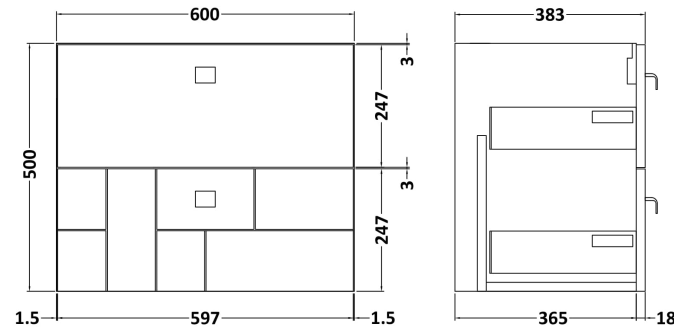

Sales Code: BLO102W

Description: 600 W/H 2-Drawer Unit & Worktop

Packaging Details

Barcode: 5056211897576

Sales Code: MOF193A

Description: 600 W/H 2-Drawer Unit

Product Dimensions

Height (mm):	500
Width (mm):	600
Depth (mm):	383
Nett Weight (kg):	21.5

Packaging Dimensions

Height (mm):	560
Width (mm):	620
Depth (mm):	405
Gross Weight (kg):	22

Packaging Data

Box Colour:	Brown Cardboard Box
Box Qty:	1
Label Size:	150 x 100
Label Colour:	White Label
Label Qty:	2

Sales Code: MWT160

Description: 600 Worktop (605X390x18mm)

Product Dimensions

Height (mm):	18
Width (mm):	605
Depth (mm):	390
Nett Weight (kg):	2.5

Packaging Dimensions

Height (mm):	25
Width (mm):	625
Depth (mm):	410
Gross Weight (kg):	2.5

Packaging Data

Box Colour:	Brown Cardboard Box - Printed
Box Qty:	1
Label Size:	100 x 50
Label Colour:	Not Applicable
Label Qty:	0

Outer Box Dimensions (If Applicable)

Height (mm):	
Width (mm):	
Depth (mm):	
Gross Weight (kg):	
Barcode:	5056211899730