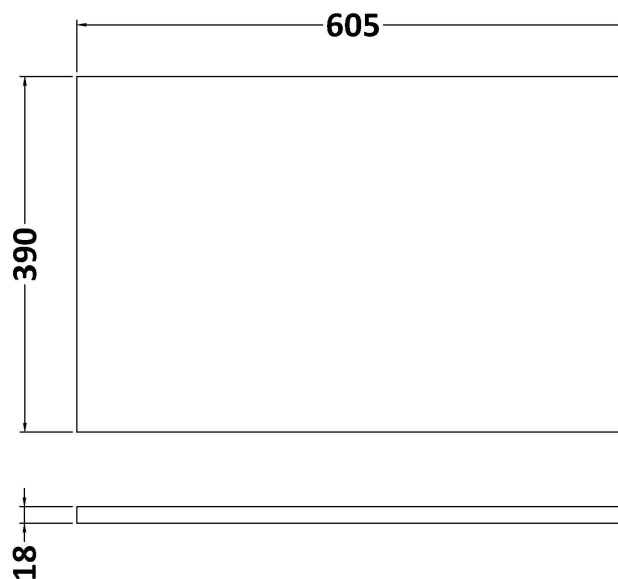

Packaging Dimensions

Height (mm):	560
Width (mm):	620
Depth (mm):	405
Gross Weight (kg):	22

Packaging Data

Box Colour:	Brown Cardboard Box
Box Qty:	1
Label Size:	150 x 100
Label Colour:	White Label
Label Qty:	2

Outer Box Dimensions (If Applicable)

Height (mm):	
Width (mm):	
Depth (mm):	
Gross Weight (kg):	
Barcode:	5056211884248

Product Details

Country of Origin:	China
Fitting Instruction:	No
CE & UKCA:	N/A
FSC Certified Materials:	Yes
Colour:	Satin White
Construction Method:	Cam & Wood Dowel
Construction Type:	Rigid
Cabinet Finish:	MFC Painted Matt
Fascia Finish:	Mdf Painted Matt
Cabinet Thickness (mm):	18
Fascia Thickness (mm):	18
Drawer Included:	Yes
Drawer Type:	80mm High Metal S/C Inc Galler
No of Shelves:	0
Hinge Type:	Not Applicable
Hinge Included:	Not Applicable
Adjustable Legs:	Not Applicable
Fixings Included:	Yes
Handle Style:	Modern
Waste Shroud:	Yes
Handle Included:	Yes, Supplied
Handle Type:	Drop

Sales Code: MWT160

Description: 600 Worktop (605X390x18mm)

Product Dimensions

Height (mm):	18
Width (mm):	605
Depth (mm):	390
Nett Weight (kg):	2.5

Packaging Dimensions

Height (mm):	25
Width (mm):	625
Depth (mm):	410
Gross Weight (kg):	2.5

Packaging Data

Box Colour:	Brown Cardboard Box - Printed
Box Qty:	1
Label Size:	100 x 50
Label Colour:	Not Applicable
Label Qty:	0

Outer Box Dimensions (If Applicable)

Height (mm):	
Width (mm):	
Depth (mm):	
Gross Weight (kg):	
Barcode:	5056211899730