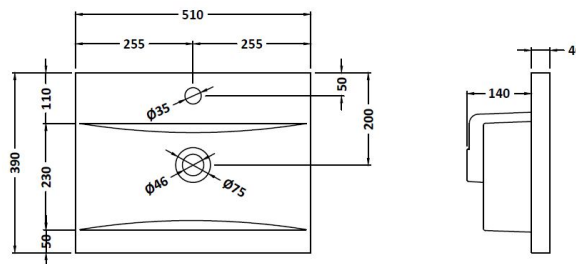

Packaging Dimensions

Height (mm):	830
Width (mm):	520
Depth (mm):	405
Gross Weight (kg):	21

Packaging Data

Box Colour:	Brown Cardboard Box
Box Qty:	1
Label Size:	100 x 50
Label Colour:	White Label
Label Qty:	2

Outer Box Dimensions (If Applicable)

Height (mm):	
Width (mm):	
Depth (mm):	
Gross Weight (kg):	
Barcode:	5056211891727

Product Details

Country of Origin:	China
Fitting Instruction:	No
CE & UKCA:	N/A
FSC Certified Materials:	Yes
Colour:	Satin White
Construction Method:	Cam & Wood Dowel
Construction Type:	Rigid
Cabinet Finish:	MFC Painted Matt
Fascia Finish:	Mdf Painted Matt
Cabinet Thickness (mm):	18
Fascia Thickness (mm):	18
Drawer Included:	No
Drawer Type:	Not Applicable
No of Shelves:	1
Hinge Type:	95 Degree Clip-On Soft Close
Hinge Included:	Yes, Supplied
Adjustable Legs:	No, Not Required
Fixings Included:	Yes
Handle Style:	Modern
Waste Shroud:	No
Handle Included:	Yes, Supplied
Handle Type:	Drop

Sales Code: NVM012

Description: 500 Mid-Edged Basin 1 Th

Product Dimensions

Height (mm):	180
Width (mm):	510
Depth (mm):	390
Nett Weight (kg):	10.54

Packaging Dimensions

Height (mm):	210
Width (mm):	410
Depth (mm):	530
Gross Weight (kg):	10.54

Packaging Data

Box Colour:	Brown Cardboard Box - Printed
Box Qty:	1
Label Size:	100 x 50
Label Colour:	White Label
Label Qty:	2

Outer Box Dimensions (If Applicable)

Height (mm):	
Width (mm):	
Depth (mm):	
Gross Weight (kg):	
Barcode:	5055369043446