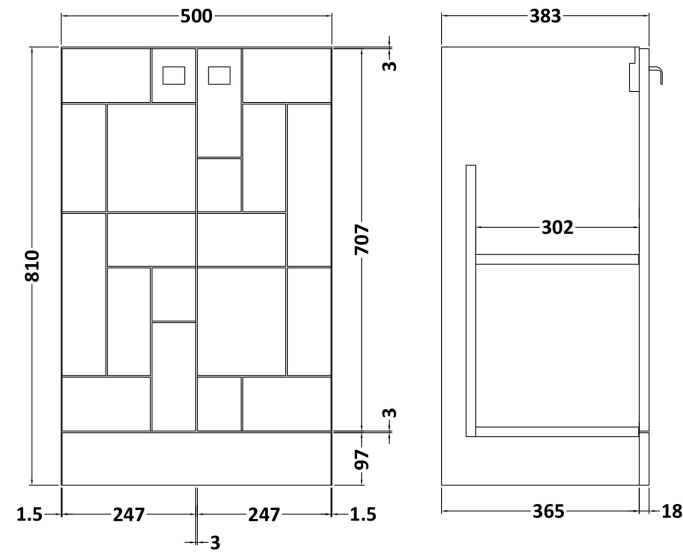

Sales Code: BLO103A

Description: 500 F/S 2-Door Unit & Basin 1

Packaging Details

Barcode: 5056211891109

Sales Code: MOF124A

Description: 500 F/S 2-Door Unit

Product Dimensions

Height (mm):	810
Width (mm):	500
Depth (mm):	383
Nett Weight (kg):	20.5

Packaging Dimensions

Height (mm):	830
Width (mm):	520
Depth (mm):	405
Gross Weight (kg):	21

Packaging Data

Box Colour:	Brown Cardboard Box
Box Qty:	1
Label Size:	100 x 50
Label Colour:	White Label
Label Qty:	2

Sales Code: NVM012

Description: 500 Mid-Edged Basin 1 Th

Product Dimensions

Height (mm):	180
Width (mm):	510
Depth (mm):	390
Nett Weight (kg):	10.54

Packaging Dimensions

Height (mm):	210
Width (mm):	410
Depth (mm):	530
Gross Weight (kg):	10.54

Packaging Data

Box Colour:	Brown Cardboard Box - Printed
Box Qty:	1
Label Size:	100 x 50
Label Colour:	White Label
Label Qty:	2

Outer Box Dimensions (If Applicable)

Height (mm):	
Width (mm):	
Depth (mm):	
Gross Weight (kg):	
Barcode:	5055369043446