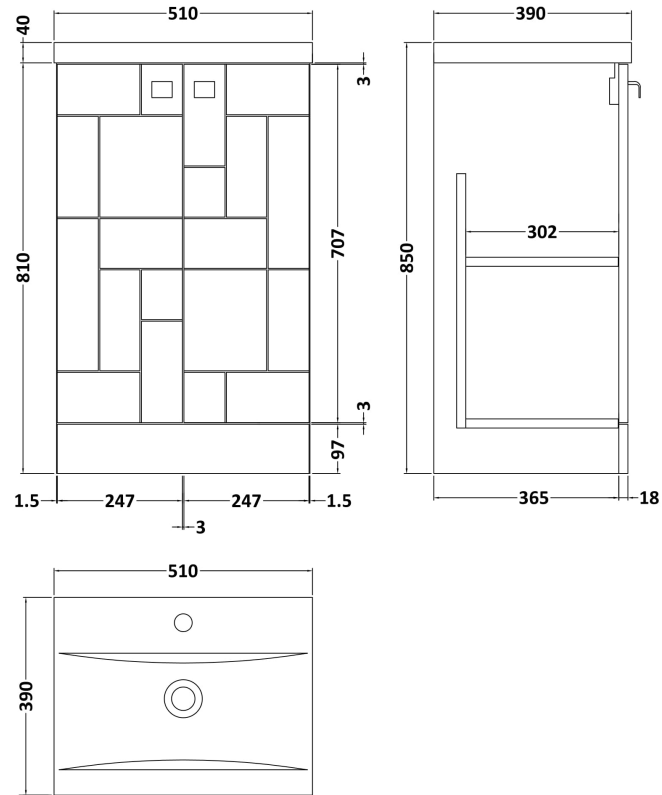

Sales Code: BLO103A

Description: 500 F/S 2-Door Unit & Basin 1

Packaging Details

Barcode: 5056211891109

Sales Code: MOF124A

Description: 500 F/S 2-Door Unit

Product Dimensions

Height (mm):	810
Width (mm):	500
Depth (mm):	383
Nett Weight (kg):	20.5

Packaging Dimensions

Height (mm):	830
Width (mm):	520
Depth (mm):	405
Gross Weight (kg):	21

Packaging Data

Box Colour:	Brown Cardboard Box
Box Qty:	1
Label Size:	100 x 50
Label Colour:	White Label
Label Qty:	2

Sales Code: NVM012

Description: 500 Mid-Edged Basin 1 Th

Product Dimensions

Height (mm):	180
Width (mm):	510
Depth (mm):	390
Nett Weight (kg):	10.54

Packaging Dimensions

Height (mm):	210
Width (mm):	410
Depth (mm):	530
Gross Weight (kg):	10.54

Packaging Data

Box Colour:	Brown Cardboard Box - Printed
Box Qty:	1
Label Size:	100 x 50
Label Colour:	White Label
Label Qty:	2

Outer Box Dimensions (If Applicable)

Height (mm):	
Width (mm):	
Depth (mm):	
Gross Weight (kg):	
Barcode:	5055369043446