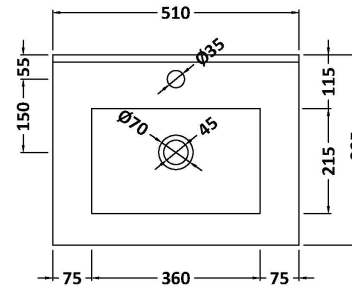

Packaging Dimensions

Height (mm):	830
Width (mm):	520
Depth (mm):	405
Gross Weight (kg):	21

Packaging Data

Box Colour:	Brown Cardboard Box
Box Qty:	1
Label Size:	100 x 50
Label Colour:	White Label
Label Qty:	2

Outer Box Dimensions (If Applicable)

Height (mm):	
Width (mm):	
Depth (mm):	
Gross Weight (kg):	
Barcode:	5056211891727

Product Details

Country of Origin:	China
Fitting Instruction:	No
CE & UKCA:	N/A
FSC Certified Materials:	Yes
Colour:	Satin White
Construction Method:	Cam & Wood Dowel
Construction Type:	Rigid
Cabinet Finish:	MFC Painted Matt
Fascia Finish:	Mdf Painted Matt
Cabinet Thickness (mm):	18
Fascia Thickness (mm):	18
Drawer Included:	No
Drawer Type:	Not Applicable
No of Shelves:	1
Hinge Type:	95 Degree Clip-On Soft Close
Hinge Included:	Yes, Supplied
Adjustable Legs:	No, Not Required
Fixings Included:	Yes
Handle Style:	Modern
Waste Shroud:	No
Handle Included:	Yes, Supplied
Handle Type:	Drop

Sales Code: NVM001

Description: 500mm Minimalist Basin 1Th

Product Dimensions

Height (mm):	170
Width (mm):	500
Depth (mm):	390
Nett Weight (kg):	9

Packaging Dimensions

Height (mm):	400
Width (mm):	520
Depth (mm):	200
Gross Weight (kg):	9

Packaging Data

Box Colour:	Brown Cardboard Box
Box Qty:	1
Label Size:	105 x 50
Label Colour:	White Label
Label Qty:	1

Outer Box Dimensions (If Applicable)

Height (mm):	
Width (mm):	
Depth (mm):	
Gross Weight (kg):	
Barcode:	5055275828670