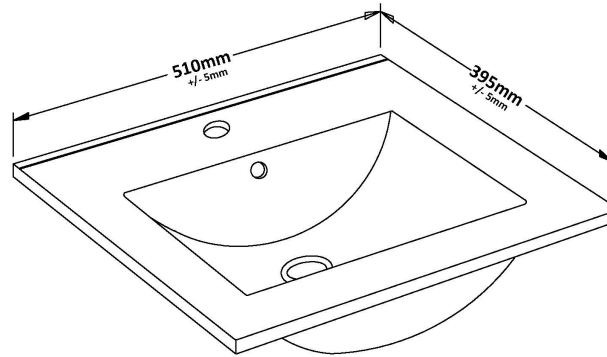

Packaging Dimensions

Height (mm):	830
Width (mm):	520
Depth (mm):	405
Gross Weight (kg):	21

Packaging Data

Box Colour:	Brown Cardboard Box
Box Qty:	1
Label Size:	100 x 50
Label Colour:	White Label
Label Qty:	2

Outer Box Dimensions (If Applicable)

Height (mm):	
Width (mm):	
Depth (mm):	
Gross Weight (kg):	
Barcode:	5056211891727

Product Details

Country of Origin:	China
Fitting Instruction:	No
CE & UKCA:	N/A
FSC Certified Materials:	Yes
Colour:	Satin White
Construction Method:	Cam & Wood Dowel
Construction Type:	Rigid
Cabinet Finish:	MFC Painted Matt
Fascia Finish:	Mdf Painted Matt
Cabinet Thickness (mm):	18
Fascia Thickness (mm):	18
Drawer Included:	No
Drawer Type:	Not Applicable
No of Shelves:	1
Hinge Type:	95 Degree Clip-On Soft Close
Hinge Included:	Yes, Supplied
Adjustable Legs:	No, Not Required
Fixings Included:	Yes
Handle Style:	Modern
Waste Shroud:	No
Handle Included:	Yes, Supplied
Handle Type:	Drop

Sales Code: NVM001

Description: 500mm Minimalist Basin 1Th

Product Dimensions

Height (mm):	170
Width (mm):	500
Depth (mm):	390
Nett Weight (kg):	9

Packaging Dimensions

Height (mm):	400
Width (mm):	520
Depth (mm):	200
Gross Weight (kg):	9

Packaging Data

Box Colour:	Brown Cardboard Box
Box Qty:	1
Label Size:	105 x 50
Label Colour:	White Label
Label Qty:	1

Outer Box Dimensions (If Applicable)

Height (mm):	
Width (mm):	
Depth (mm):	
Gross Weight (kg):	
Barcode:	5055275828670