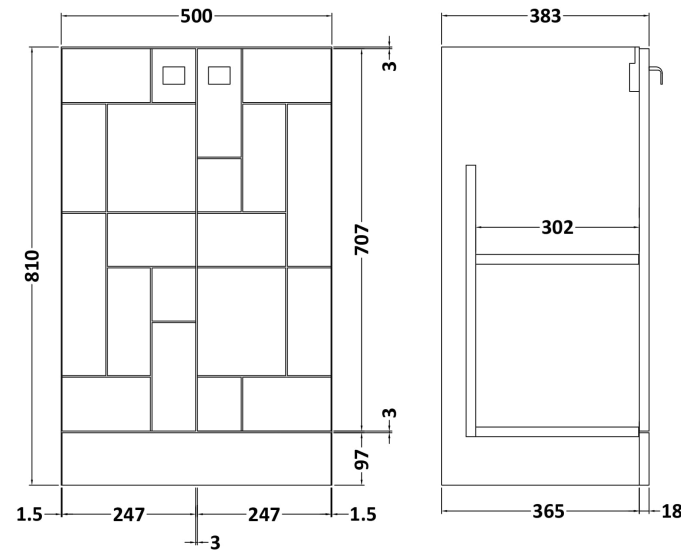

Sales Code: BLO103B

Description: 500 F/S 2-Door Unit & Basin 2

Packaging Details

Barcode: 5056211887843

Sales Code: MOF124A

Description: 500 F/S 2-Door Unit

Product Dimensions

Height (mm):	810
Width (mm):	500
Depth (mm):	383
Nett Weight (kg):	20.5

Packaging Dimensions

Height (mm):	830
Width (mm):	520
Depth (mm):	405
Gross Weight (kg):	21

Packaging Data

Box Colour:	Brown Cardboard Box
Box Qty:	1
Label Size:	100 x 50
Label Colour:	White Label
Label Qty:	2

Sales Code: NVM001

Description: 500mm Minimalist Basin 1Th

Product Dimensions

Height (mm):	170
Width (mm):	500
Depth (mm):	390
Nett Weight (kg):	9

Packaging Dimensions

Height (mm):	400
Width (mm):	520
Depth (mm):	200
Gross Weight (kg):	9

Packaging Data

Box Colour:	Brown Cardboard Box
Box Qty:	1
Label Size:	105 x 50
Label Colour:	White Label
Label Qty:	1

Outer Box Dimensions (If Applicable)

Height (mm):	
Width (mm):	
Depth (mm):	
Gross Weight (kg):	
Barcode:	5055275828670