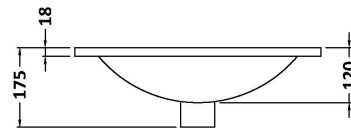

Packaging Dimensions

Height (mm):	830
Width (mm):	520
Depth (mm):	405
Gross Weight (kg):	21

Packaging Data

Box Colour:	Brown Cardboard Box
Box Qty:	1
Label Size:	100 x 50
Label Colour:	White Label
Label Qty:	2

Outer Box Dimensions (If Applicable)

Height (mm):	
Width (mm):	
Depth (mm):	
Gross Weight (kg):	
Barcode:	5056211891727

Product Details

Country of Origin:	China
Fitting Instruction:	No
CE & UKCA:	N/A
FSC Certified Materials:	Yes
Colour:	Satin White
Construction Method:	Cam & Wood Dowel
Construction Type:	Rigid
Cabinet Finish:	MFC Painted Matt
Fascia Finish:	Mdf Painted Matt
Cabinet Thickness (mm):	18
Fascia Thickness (mm):	18
Drawer Included:	No
Drawer Type:	Not Applicable
No of Shelves:	1
Hinge Type:	95 Degree Clip-On Soft Close
Hinge Included:	Yes, Supplied
Adjustable Legs:	No, Not Required
Fixings Included:	Yes
Handle Style:	Modern
Waste Shroud:	No
Handle Included:	Yes, Supplied
Handle Type:	Drop

Sales Code: NVM001

Description: 500mm Minimalist Basin 1Th

Product Dimensions

Height (mm):	170
Width (mm):	500
Depth (mm):	390
Nett Weight (kg):	9

Packaging Dimensions

Height (mm):	400
Width (mm):	520
Depth (mm):	200
Gross Weight (kg):	9

Packaging Data

Box Colour:	Brown Cardboard Box
Box Qty:	1
Label Size:	105 x 50
Label Colour:	White Label
Label Qty:	1

Outer Box Dimensions (If Applicable)

Height (mm):	
Width (mm):	
Depth (mm):	
Gross Weight (kg):	
Barcode:	5055275828670