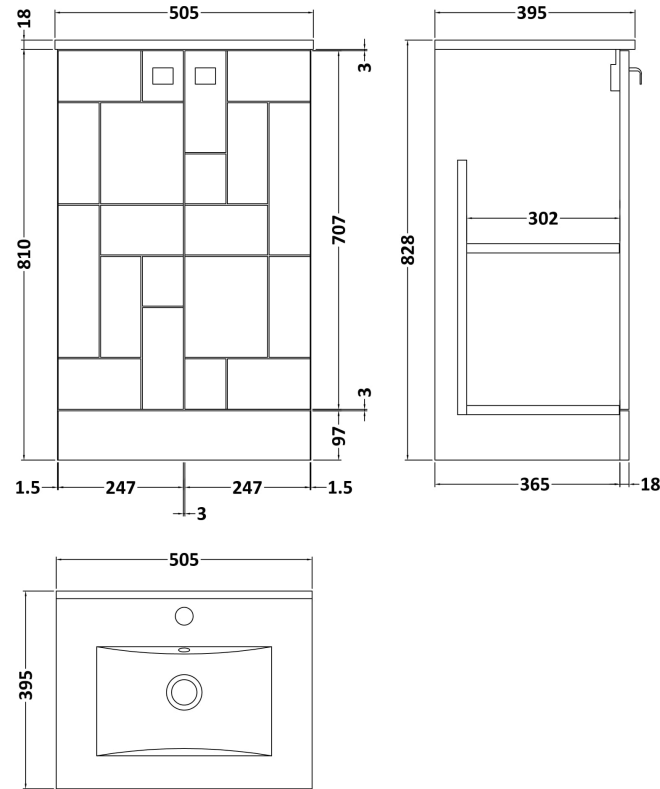

Sales Code: BLO103B

Description: 500 F/S 2-Door Unit & Basin 2

Packaging Details

Barcode: 5056211887843

Sales Code: MOF124A

Description: 500 F/S 2-Door Unit

Product Dimensions

Height (mm):	810
Width (mm):	500
Depth (mm):	383
Nett Weight (kg):	20.5

Packaging Dimensions

Height (mm):	830
Width (mm):	520
Depth (mm):	405
Gross Weight (kg):	21

Packaging Data

Box Colour:	Brown Cardboard Box
Box Qty:	1
Label Size:	100 x 50
Label Colour:	White Label
Label Qty:	2

Sales Code: NVM001

Description: 500mm Minimalist Basin 1Th

Product Dimensions

Height (mm):	170
Width (mm):	500
Depth (mm):	390
Nett Weight (kg):	9

Packaging Dimensions

Height (mm):	400
Width (mm):	520
Depth (mm):	200
Gross Weight (kg):	9

Packaging Data

Box Colour:	Brown Cardboard Box
Box Qty:	1
Label Size:	105 x 50
Label Colour:	White Label
Label Qty:	1

Outer Box Dimensions (If Applicable)

Height (mm):	
Width (mm):	
Depth (mm):	
Gross Weight (kg):	
Barcode:	5055275828670