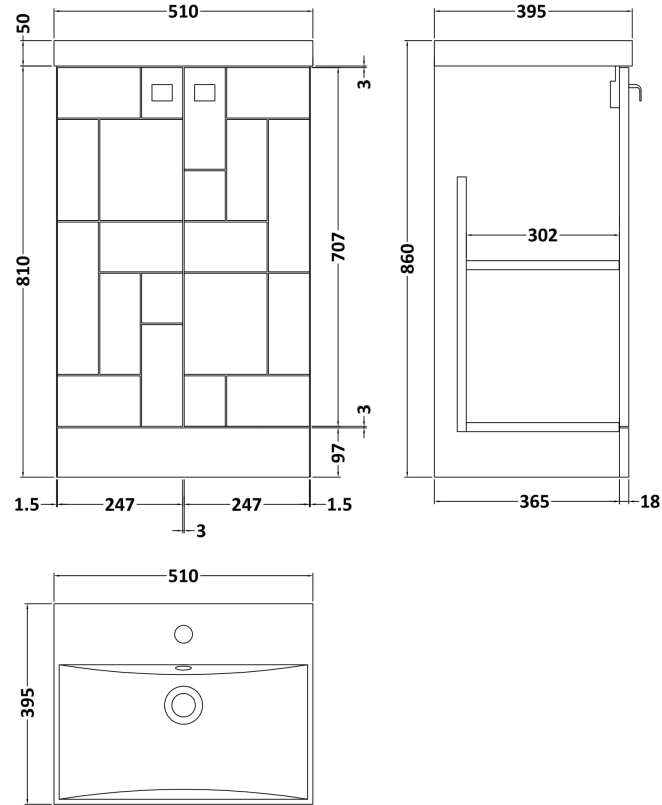

Sales Code: BLO103D

Description: 500 F/S 2-Door Unit & Basin 3

Packaging Details

Barcode: 5056211892038

Sales Code: MOF124A

Description: 500 F/S 2-Door Unit

Product Dimensions

Height (mm):	810
Width (mm):	500
Depth (mm):	383
Nett Weight (kg):	20.5

Packaging Dimensions

Height (mm):	830
Width (mm):	520
Depth (mm):	405
Gross Weight (kg):	21

Packaging Data

Box Colour:	Brown Cardboard Box
Box Qty:	1
Label Size:	100 x 50
Label Colour:	White Label
Label Qty:	2

Sales Code: NVM032

Description: 500 Thin Edged Basin 1Th

Product Dimensions

Height (mm):	170
Width (mm):	510
Depth (mm):	395
Nett Weight (kg):	9.5

Packaging Dimensions

Height (mm):	190
Width (mm):	530
Depth (mm):	415
Gross Weight (kg):	10

Packaging Data

Box Colour:	Brown Cardboard Box - Printed
Box Qty:	1
Label Size:	100 x 50
Label Colour:	White Label
Label Qty:	2

Outer Box Dimensions (If Applicable)

Height (mm):	
Width (mm):	
Depth (mm):	
Gross Weight (kg):	
Barcode:	5056211853411