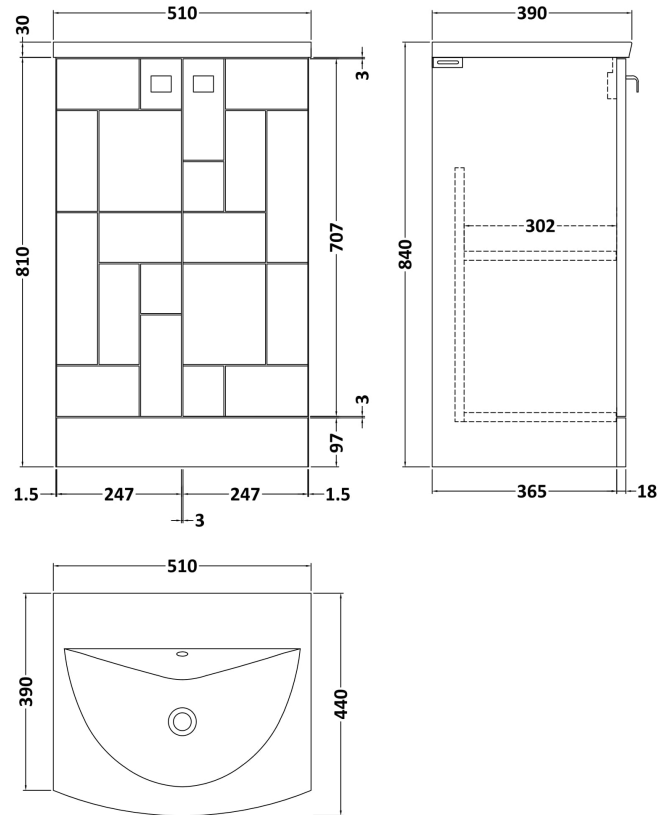

Sales Code: BLO103G

Description: 500 F/S 2-Door Unit & Basin 4

Packaging Details

Barcode: 5056462621555