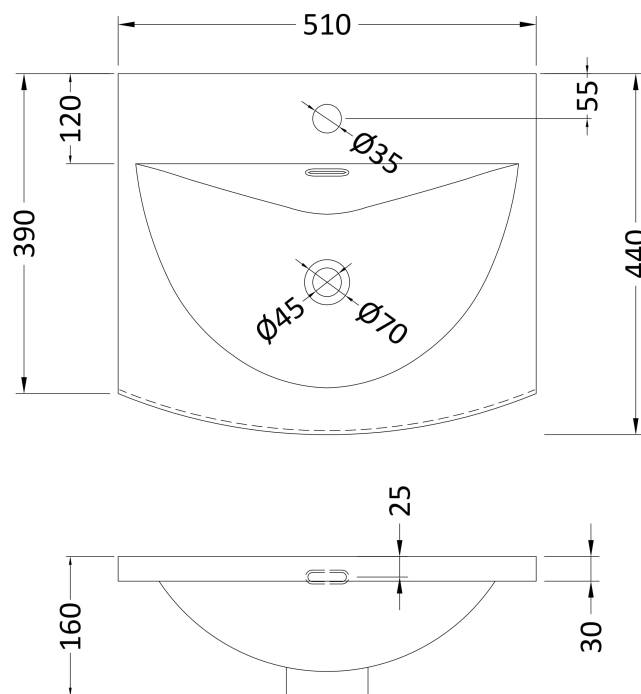

### Product Dimensions

Height (mm):	160
Width (mm):	510
Depth (mm):	440
Nett Weight (kg):	9

### Packaging Dimensions

Height (mm):	190
Width (mm):	530
Depth (mm):	415
Gross Weight (kg):	9.5

### Product Dimensions

Height (mm):	810
Width (mm):	500
Depth (mm):	383
Nett Weight (kg):	20.5

### Packaging Dimensions

Height (mm):	830
Width (mm):	520
Depth (mm):	405
Gross Weight (kg):	21