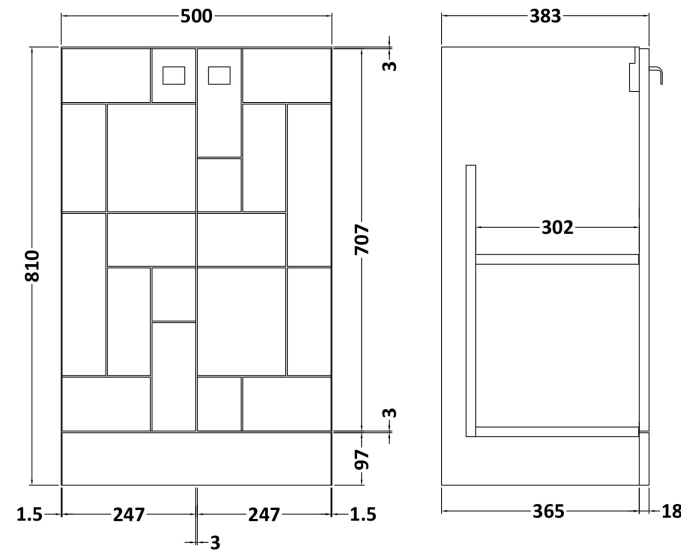

### Product Dimensions

Height (mm):	160
Width (mm):	510
Depth (mm):	440
Nett Weight (kg):	9

### Packaging Dimensions

Height (mm):	190
Width (mm):	530
Depth (mm):	415
Gross Weight (kg):	9.5

### Outer Box Dimensions (If Applicable)

Height (mm):	
Width (mm):	
Depth (mm):	
Gross Weight (kg):	
Barcode:	5056462620985

### Product Dimensions

Height (mm):	810
Width (mm):	500
Depth (mm):	383
Nett Weight (kg):	20.5