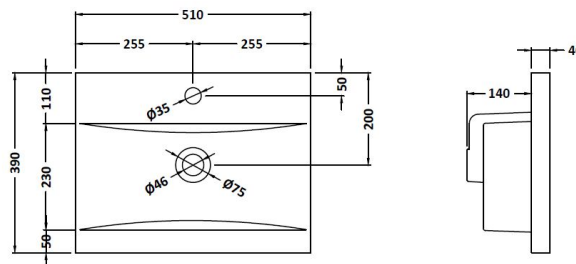

Sales Code: BLO104A

Description: 500 F/S 2-Door/Drawer Unit & Basin 1

Packaging Details

Barcode: 5056211891079

Sales Code: MOF104A

Description: 500 F/S 2-Door/Drawer Unit

Product Dimensions

Height (mm):	810
Width (mm):	500
Depth (mm):	383
Nett Weight (kg):	22

Packaging Dimensions

Height (mm):	830
Width (mm):	520
Depth (mm):	405
Gross Weight (kg):	22.5

Packaging Data

Box Colour:	Brown Cardboard Box
Box Qty:	1
Label Size:	100 x 50
Label Colour:	White Label
Label Qty:	2

Outer Box Dimensions (If Applicable)

Height (mm):	
Width (mm):	
Depth (mm):	
Gross Weight (kg):	
Barcode:	5056211891758

Product Details

Country of Origin:	China
Fitting Instruction:	No
CE & UKCA:	N/A
FSC Certified Materials:	Yes
Colour:	Satin White
Construction Method:	Cam & Wood Dowel
Construction Type:	Rigid
Cabinet Finish:	MFC Painted Matt
Fascia Finish:	Mdf Painted Matt
Cabinet Thickness (mm):	18
Fascia Thickness (mm):	18
Drawer Included:	Yes
Drawer Type:	80mm High Metal S/C Inc Galler
No of Shelves:	1
Hinge Type:	95 Degree Clip-On Soft Close
Hinge Included:	Yes, Supplied
Adjustable Legs:	No, Not Required
Fixings Included:	Yes
Handle Style:	Modern
Waste Shroud:	No
Handle Included:	Yes, Supplied
Handle Type:	Drop

Sales Code: NVM012

Description: 500 Mid-Edged Basin 1 Th

Product Dimensions

Height (mm):	180
Width (mm):	510
Depth (mm):	390
Nett Weight (kg):	10.54

Packaging Dimensions

Height (mm):	210
Width (mm):	410
Depth (mm):	530
Gross Weight (kg):	10.54