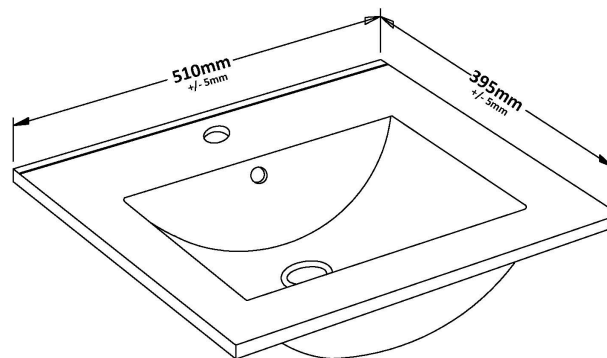

Packaging Dimensions

Height (mm):	830
Width (mm):	520
Depth (mm):	405
Gross Weight (kg):	22.5

Packaging Data

Box Colour:	Brown Cardboard Box
Box Qty:	1
Label Size:	100 x 50
Label Colour:	White Label
Label Qty:	2

Outer Box Dimensions (If Applicable)

Height (mm):	
Width (mm):	
Depth (mm):	
Gross Weight (kg):	
Barcode:	5056211891758

Product Details

Country of Origin:	China
Fitting Instruction:	No
CE & UKCA:	N/A
FSC Certified Materials:	Yes
Colour:	Satin White
Construction Method:	Cam & Wood Dowel
Construction Type:	Rigid
Cabinet Finish:	MFC Painted Matt
Fascia Finish:	Mdf Painted Matt
Cabinet Thickness (mm):	18
Fascia Thickness (mm):	18
Drawer Included:	Yes
Drawer Type:	80mm High Metal S/C Inc Galler
No of Shelves:	1
Hinge Type:	95 Degree Clip-On Soft Close
Hinge Included:	Yes, Supplied
Adjustable Legs:	No, Not Required
Fixings Included:	Yes
Handle Style:	Modern
Waste Shroud:	No
Handle Included:	Yes, Supplied
Handle Type:	Drop

Sales Code: NVM001

Description: 500mm Minimalist Basin 1Th

Product Dimensions

Height (mm):	170
Width (mm):	500
Depth (mm):	390
Nett Weight (kg):	9

Packaging Dimensions

Height (mm):	400
Width (mm):	520
Depth (mm):	200
Gross Weight (kg):	9

Packaging Data

Box Colour:	Brown Cardboard Box
Box Qty:	1
Label Size:	105 x 50
Label Colour:	White Label
Label Qty:	1

Outer Box Dimensions (If Applicable)

Height (mm):	
Width (mm):	
Depth (mm):	
Gross Weight (kg):	
Barcode:	5055275828670