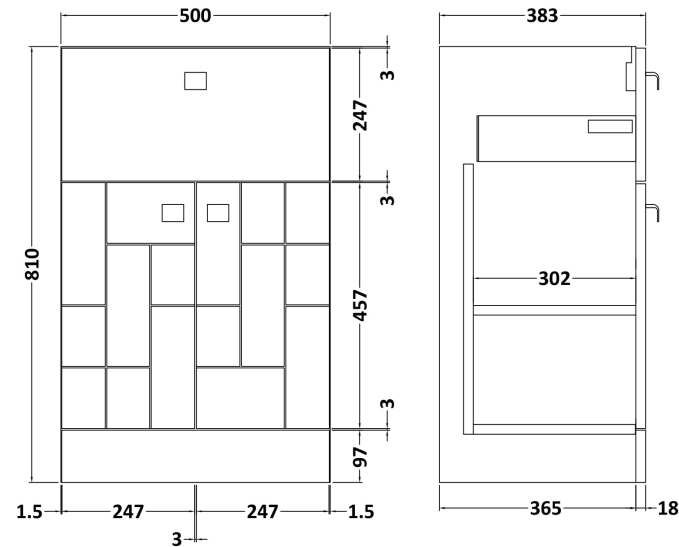

Sales Code: BLO104B

Description: 500 F/S 2-Door/Drawer Unit & Basin 2

Packaging Details

Barcode: 5056211887812

Sales Code: MOF104A

Description: 500 F/S 2-Door/Drawer Unit

Product Dimensions

Height (mm):	810
Width (mm):	500
Depth (mm):	383
Nett Weight (kg):	22

Packaging Dimensions

Height (mm):	830
Width (mm):	520
Depth (mm):	405
Gross Weight (kg):	22.5

Packaging Data

Box Colour:	Brown Cardboard Box
Box Qty:	1
Label Size:	100 x 50
Label Colour:	White Label
Label Qty:	2

Sales Code: NVM001

Description: 500mm Minimalist Basin 1Th

Product Dimensions

Height (mm):	170
Width (mm):	500
Depth (mm):	390
Nett Weight (kg):	9

Packaging Dimensions

Height (mm):	400
Width (mm):	520
Depth (mm):	200
Gross Weight (kg):	9

Packaging Data

Box Colour:	Brown Cardboard Box
Box Qty:	1
Label Size:	105 x 50
Label Colour:	White Label
Label Qty:	1

Outer Box Dimensions (If Applicable)

Height (mm):	
Width (mm):	
Depth (mm):	
Gross Weight (kg):	
Barcode:	5055275828670