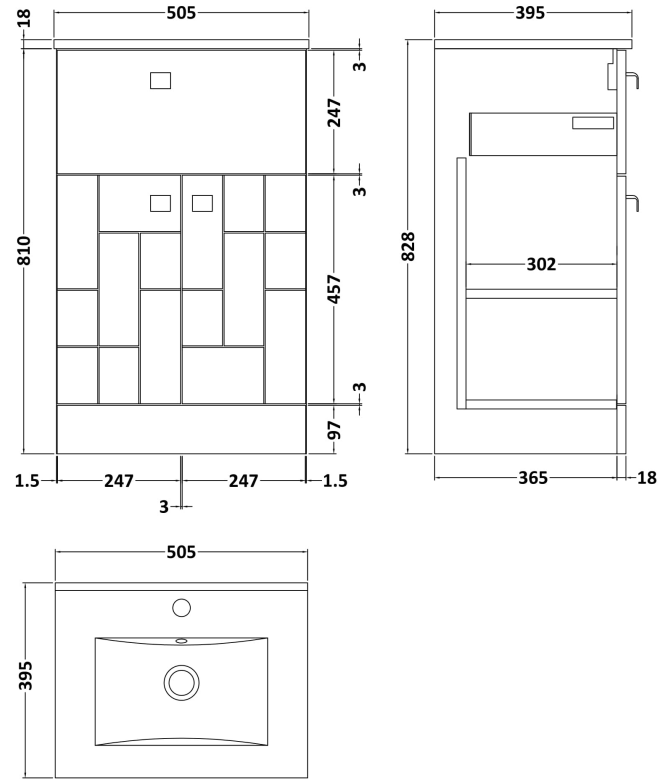

Sales Code: BLO104B

Description: 500 F/S 2-Door/Drawer Unit & Basin 2

Packaging Details

Barcode: 5056211887812

Sales Code: MOF104A

Description: 500 F/S 2-Door/Drawer Unit

Product Dimensions

Height (mm):	810
Width (mm):	500
Depth (mm):	383
Nett Weight (kg):	22

Packaging Dimensions

Height (mm):	830
Width (mm):	520
Depth (mm):	405
Gross Weight (kg):	22.5

Packaging Data

Box Colour:	Brown Cardboard Box
Box Qty:	1
Label Size:	100 x 50
Label Colour:	White Label
Label Qty:	2

Sales Code: NVM001

Description: 500mm Minimalist Basin 1Th

Product Dimensions

Height (mm):	170
Width (mm):	500
Depth (mm):	390
Nett Weight (kg):	9

Packaging Dimensions

Height (mm):	400
Width (mm):	520
Depth (mm):	200
Gross Weight (kg):	9

Packaging Data

Box Colour:	Brown Cardboard Box
Box Qty:	1
Label Size:	105 x 50
Label Colour:	White Label
Label Qty:	1

Outer Box Dimensions (If Applicable)

Height (mm):	
Width (mm):	
Depth (mm):	
Gross Weight (kg):	
Barcode:	5055275828670