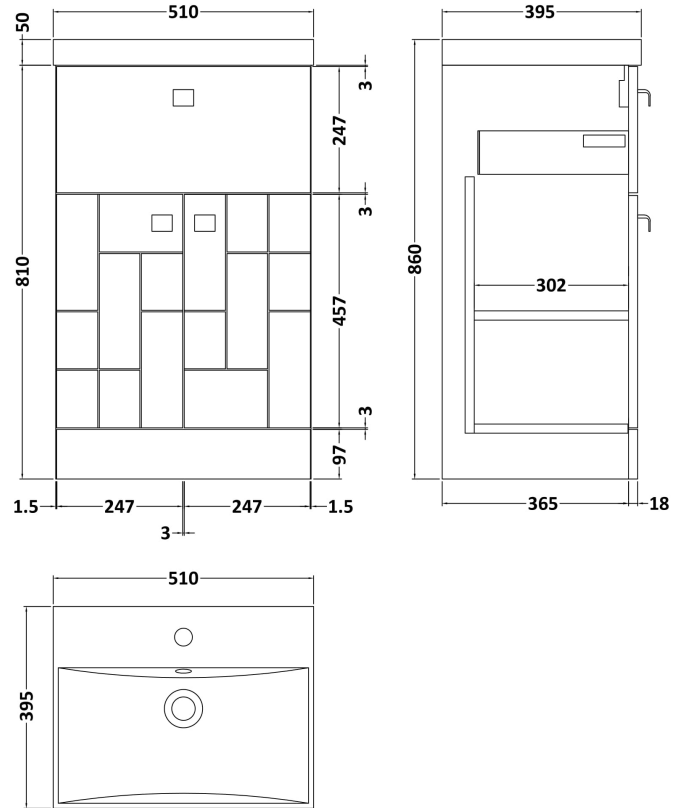

Sales Code: BLO104D

Description: 500 F/S 2-Door/Drawer Unit & Basin 3

Packaging Details

Barcode: 5056211891918

Sales Code: MOF104A

Description: 500 F/S 2-Door/Drawer Unit

Product Dimensions

Height (mm):	810
Width (mm):	500
Depth (mm):	383
Nett Weight (kg):	22

Packaging Dimensions

Height (mm):	830
Width (mm):	520
Depth (mm):	405
Gross Weight (kg):	22.5

Packaging Data

Box Colour:	Brown Cardboard Box
Box Qty:	1
Label Size:	100 x 50
Label Colour:	White Label
Label Qty:	2

Sales Code: NVM032

Description: 500 Thin Edged Basin 1Th

Product Dimensions

Height (mm):	170
Width (mm):	510
Depth (mm):	395
Nett Weight (kg):	9.5

Packaging Dimensions

Height (mm):	190
Width (mm):	530
Depth (mm):	415
Gross Weight (kg):	10

Packaging Data

Box Colour:	Brown Cardboard Box - Printed
Box Qty:	1
Label Size:	100 x 50
Label Colour:	White Label
Label Qty:	2

Outer Box Dimensions (If Applicable)

Height (mm):	
Width (mm):	
Depth (mm):	
Gross Weight (kg):	
Barcode:	5056211853411