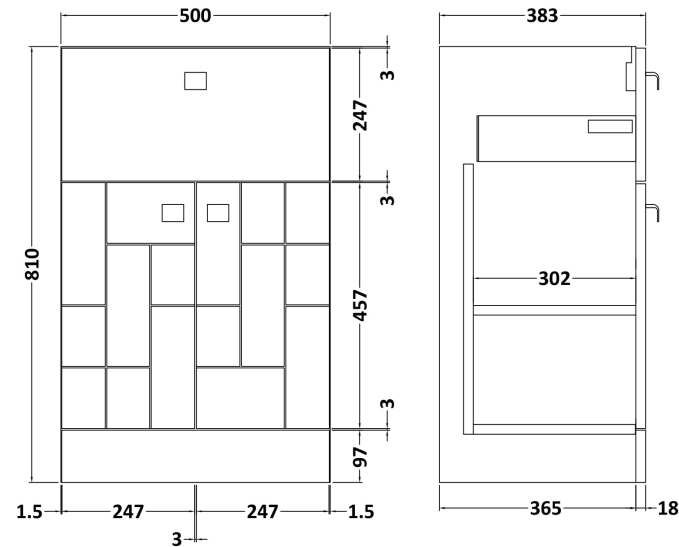

Sales Code: BLO104D

Description: 500 F/S 2-Door/Drawer Unit & Basin 3

Packaging Details

Barcode: 5056211891918

Sales Code: MOF104A

Description: 500 F/S 2-Door/Drawer Unit

Product Dimensions

Height (mm):	810
Width (mm):	500
Depth (mm):	383
Nett Weight (kg):	22

Packaging Dimensions

Height (mm):	830
Width (mm):	520
Depth (mm):	405
Gross Weight (kg):	22.5

Packaging Data

Box Colour:	Brown Cardboard Box
Box Qty:	1
Label Size:	100 x 50
Label Colour:	White Label
Label Qty:	2

Sales Code: NVM032

Description: 500 Thin Edged Basin 1Th

Product Dimensions

Height (mm):	170
Width (mm):	510
Depth (mm):	395
Nett Weight (kg):	9.5

Packaging Dimensions

Height (mm):	190
Width (mm):	530
Depth (mm):	415
Gross Weight (kg):	10

Packaging Data

Box Colour:	Brown Cardboard Box - Printed
Box Qty:	1
Label Size:	100 x 50
Label Colour:	White Label
Label Qty:	2

Outer Box Dimensions (If Applicable)

Height (mm):	
Width (mm):	
Depth (mm):	
Gross Weight (kg):	
Barcode:	5056211853411