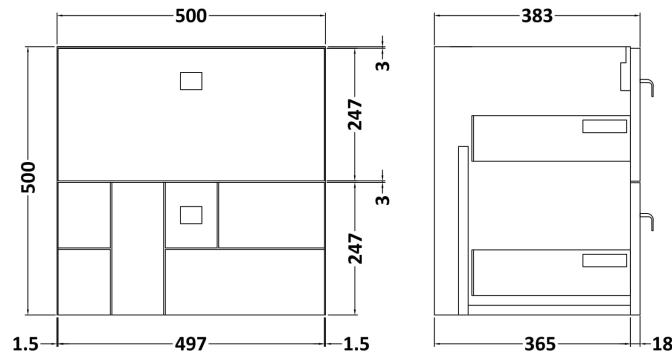

Sales Code: BLO105A

Description: 500 W/H 2-Drawer Unit & Basin 1

Packaging Details

Barcode: 5056211891048

Sales Code: MOF192A

Description: 500 W/H 2-Drawer Unit

Product Dimensions

Height (mm):	500
Width (mm):	500
Depth (mm):	383
Nett Weight (kg):	17.8

Packaging Dimensions

Height (mm):	520
Width (mm):	520
Depth (mm):	405
Gross Weight (kg):	18.3

Packaging Data

Box Colour:	Brown Cardboard Box
Box Qty:	1
Label Size:	150 x 100
Label Colour:	White Label
Label Qty:	2

Sales Code: NVM012

Description: 500 Mid-Edged Basin 1 Th

Product Dimensions

Height (mm):	180
Width (mm):	510
Depth (mm):	390
Nett Weight (kg):	10.54

Packaging Dimensions

Height (mm):	210
Width (mm):	410
Depth (mm):	530
Gross Weight (kg):	10.54

Packaging Data

Box Colour:	Brown Cardboard Box - Printed
Box Qty:	1
Label Size:	100 x 50
Label Colour:	White Label
Label Qty:	2

Outer Box Dimensions (If Applicable)

Height (mm):	
Width (mm):	
Depth (mm):	
Gross Weight (kg):	
Barcode:	5055369043446