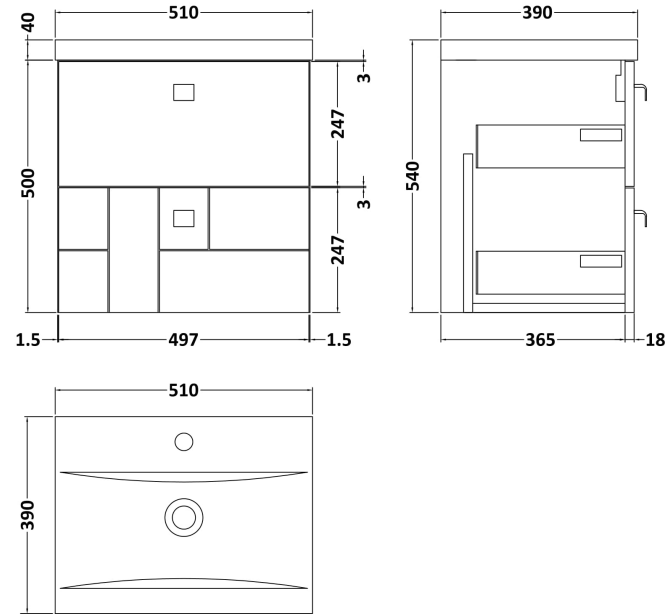

Sales Code: BLO105A

Description: 500 W/H 2-Drawer Unit & Basin 1

Packaging Details

Barcode: 5056211891048

Sales Code: MOF192A

Description: 500 W/H 2-Drawer Unit

Product Dimensions

Height (mm):	500
Width (mm):	500
Depth (mm):	383
Nett Weight (kg):	17.8

Packaging Dimensions

Height (mm):	520
Width (mm):	520
Depth (mm):	405
Gross Weight (kg):	18.3

Packaging Data

Box Colour:	Brown Cardboard Box
Box Qty:	1
Label Size:	150 x 100
Label Colour:	White Label
Label Qty:	2

Outer Box Dimensions (If Applicable)

Height (mm):	
Width (mm):	
Depth (mm):	
Gross Weight (kg):	
Barcode:	5056211891789

Product Details

Country of Origin:	China
Fitting Instruction:	No
CE & UKCA:	N/A
FSC Certified Materials:	Yes
Colour:	Satin White
Construction Method:	Cam & Wood Dowel
Construction Type:	Rigid
Cabinet Finish:	MFC Painted Matt
Fascia Finish:	Mdf Painted Matt
Cabinet Thickness (mm):	18
Fascia Thickness (mm):	18
Drawer Included:	Yes
Drawer Type:	80mm High Metal S/C Inc Galler
No of Shelves:	0
Hinge Type:	Not Applicable
Hinge Included:	Not Applicable
Adjustable Legs:	Not Applicable
Fixings Included:	Yes
Handle Style:	Modern
Waste Shroud:	Yes
Handle Included:	Yes, Supplied
Handle Type:	Drop

Sales Code: NVM012

Description: 500 Mid-Edged Basin 1 Th

Product Dimensions

Height (mm):	180
Width (mm):	510
Depth (mm):	390
Nett Weight (kg):	10.54

Packaging Dimensions

Height (mm):	210
Width (mm):	410
Depth (mm):	530
Gross Weight (kg):	10.54