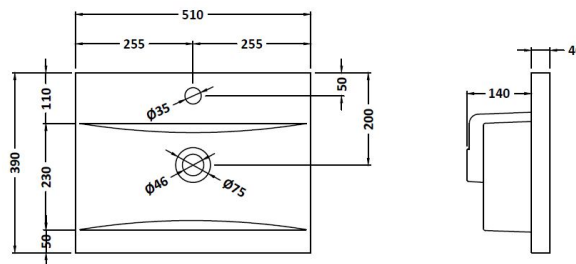

Packaging Dimensions

Height (mm):	520
Width (mm):	520
Depth (mm):	405
Gross Weight (kg):	18.3

Packaging Data

Box Colour:	Brown Cardboard Box
Box Qty:	1
Label Size:	150 x 100
Label Colour:	White Label
Label Qty:	2

Outer Box Dimensions (If Applicable)

Height (mm):	
Width (mm):	
Depth (mm):	
Gross Weight (kg):	
Barcode:	5056211891789

Product Details

Country of Origin:	China
Fitting Instruction:	No
CE & UKCA:	N/A
FSC Certified Materials:	Yes
Colour:	Satin White
Construction Method:	Cam & Wood Dowel
Construction Type:	Rigid
Cabinet Finish:	MFC Painted Matt
Fascia Finish:	Mdf Painted Matt
Cabinet Thickness (mm):	18
Fascia Thickness (mm):	18
Drawer Included:	Yes
Drawer Type:	80mm High Metal S/C Inc Galler
No of Shelves:	0
Hinge Type:	Not Applicable
Hinge Included:	Not Applicable
Adjustable Legs:	Not Applicable
Fixings Included:	Yes
Handle Style:	Modern
Waste Shroud:	Yes
Handle Included:	Yes, Supplied
Handle Type:	Drop

Sales Code: NVM012

Description: 500 Mid-Edged Basin 1 Th

Product Dimensions

Height (mm):	180
Width (mm):	510
Depth (mm):	390
Nett Weight (kg):	10.54

Packaging Dimensions

Height (mm):	210
Width (mm):	410
Depth (mm):	530
Gross Weight (kg):	10.54

Packaging Data

Box Colour:	Brown Cardboard Box - Printed
Box Qty:	1
Label Size:	100 x 50
Label Colour:	White Label
Label Qty:	2

Outer Box Dimensions (If Applicable)

Height (mm):	
Width (mm):	
Depth (mm):	
Gross Weight (kg):	
Barcode:	5055369043446