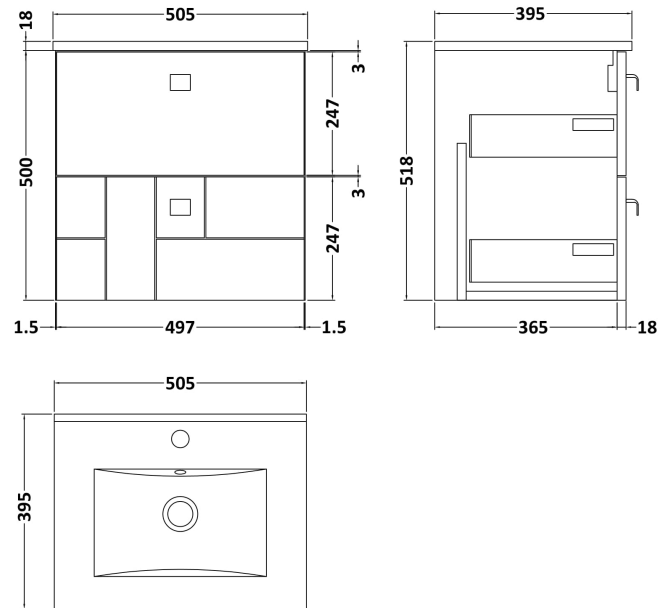

Sales Code: BLO105B

Description: 500 W/H 2-Drawer Unit & Basin 2

Packaging Details

Barcode: 5056211887782

Sales Code: MOF192A

Description: 500 W/H 2-Drawer Unit

Product Dimensions

Height (mm):	500
Width (mm):	500
Depth (mm):	383
Nett Weight (kg):	17.8

Packaging Dimensions

Height (mm):	520
Width (mm):	520
Depth (mm):	405
Gross Weight (kg):	18.3

Packaging Data

Box Colour:	Brown Cardboard Box
Box Qty:	1
Label Size:	150 x 100
Label Colour:	White Label
Label Qty:	2

Outer Box Dimensions (If Applicable)

Height (mm):	
Width (mm):	
Depth (mm):	
Gross Weight (kg):	
Barcode:	5056211891789

Product Details

Country of Origin:	China
Fitting Instruction:	No
CE & UKCA:	N/A
FSC Certified Materials:	Yes
Colour:	Satin White
Construction Method:	Cam & Wood Dowel
Construction Type:	Rigid
Cabinet Finish:	MFC Painted Matt
Fascia Finish:	Mdf Painted Matt
Cabinet Thickness (mm):	18
Fascia Thickness (mm):	18
Drawer Included:	Yes
Drawer Type:	80mm High Metal S/C Inc Galler
No of Shelves:	0
Hinge Type:	Not Applicable
Hinge Included:	Not Applicable
Adjustable Legs:	Not Applicable
Fixings Included:	Yes
Handle Style:	Modern
Waste Shroud:	Yes
Handle Included:	Yes, Supplied
Handle Type:	Drop

Sales Code: NVM001

Description: 500mm Minimalist Basin 1Th

Product Dimensions

Height (mm):	170
Width (mm):	500
Depth (mm):	390
Nett Weight (kg):	9

Packaging Dimensions

Height (mm):	400
Width (mm):	520
Depth (mm):	200
Gross Weight (kg):	9