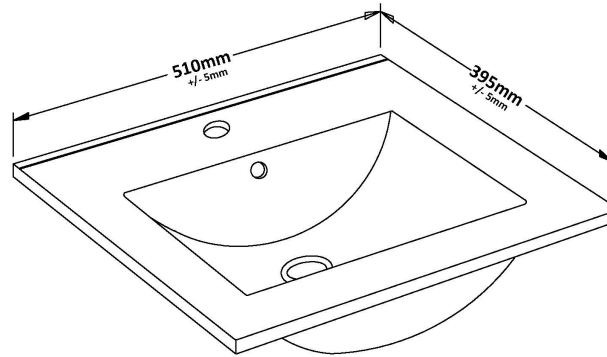

Packaging Dimensions

Height (mm):	520
Width (mm):	520
Depth (mm):	405
Gross Weight (kg):	18.3

Packaging Data

Box Colour:	Brown Cardboard Box
Box Qty:	1
Label Size:	150 x 100
Label Colour:	White Label
Label Qty:	2

Outer Box Dimensions (If Applicable)

Height (mm):	
Width (mm):	
Depth (mm):	
Gross Weight (kg):	
Barcode:	5056211891789

Product Details

Country of Origin:	China
Fitting Instruction:	No
CE & UKCA:	N/A
FSC Certified Materials:	Yes
Colour:	Satin White
Construction Method:	Cam & Wood Dowel
Construction Type:	Rigid
Cabinet Finish:	MFC Painted Matt
Fascia Finish:	Mdf Painted Matt
Cabinet Thickness (mm):	18
Fascia Thickness (mm):	18
Drawer Included:	Yes
Drawer Type:	80mm High Metal S/C Inc Galler
No of Shelves:	0
Hinge Type:	Not Applicable
Hinge Included:	Not Applicable
Adjustable Legs:	Not Applicable
Fixings Included:	Yes
Handle Style:	Modern
Waste Shroud:	Yes
Handle Included:	Yes, Supplied
Handle Type:	Drop

Sales Code: NVM001

Description: 500mm Minimalist Basin 1Th

Product Dimensions

Height (mm):	170
Width (mm):	500
Depth (mm):	390
Nett Weight (kg):	9

Packaging Dimensions

Height (mm):	400
Width (mm):	520
Depth (mm):	200
Gross Weight (kg):	9

Packaging Data

Box Colour:	Brown Cardboard Box
Box Qty:	1
Label Size:	105 x 50
Label Colour:	White Label
Label Qty:	1

Outer Box Dimensions (If Applicable)

Height (mm):	
Width (mm):	
Depth (mm):	
Gross Weight (kg):	
Barcode:	5055275828670