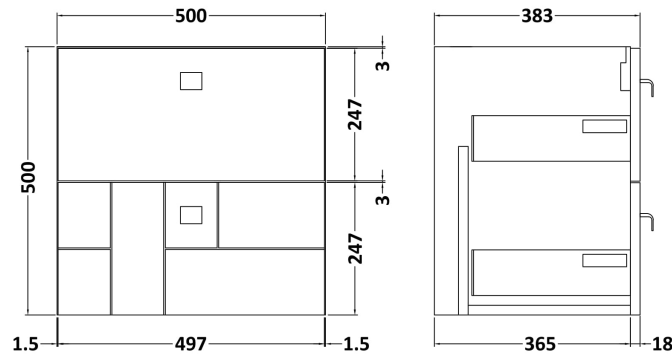

Sales Code: BLO105B

Description: 500 W/H 2-Drawer Unit & Basin 2

Packaging Details

Barcode: 5056211887782

Sales Code: MOF192A

Description: 500 W/H 2-Drawer Unit

Product Dimensions

Height (mm):	500
Width (mm):	500
Depth (mm):	383
Nett Weight (kg):	17.8

Packaging Dimensions

Height (mm):	520
Width (mm):	520
Depth (mm):	405
Gross Weight (kg):	18.3

Packaging Data

Box Colour:	Brown Cardboard Box
Box Qty:	1
Label Size:	150 x 100
Label Colour:	White Label
Label Qty:	2

Sales Code: NVM001

Description: 500mm Minimalist Basin 1Th

Product Dimensions

Height (mm):	170
Width (mm):	500
Depth (mm):	390
Nett Weight (kg):	9

Packaging Dimensions

Height (mm):	400
Width (mm):	520
Depth (mm):	200
Gross Weight (kg):	9

Packaging Data

Box Colour:	Brown Cardboard Box
Box Qty:	1
Label Size:	105 x 50
Label Colour:	White Label
Label Qty:	1

Outer Box Dimensions (If Applicable)

Height (mm):	
Width (mm):	
Depth (mm):	
Gross Weight (kg):	
Barcode:	5055275828670