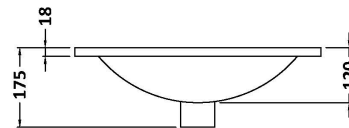

Packaging Dimensions

Height (mm):	520
Width (mm):	520
Depth (mm):	405
Gross Weight (kg):	18.3

Packaging Data

Box Colour:	Brown Cardboard Box
Box Qty:	1
Label Size:	150 x 100
Label Colour:	White Label
Label Qty:	2

Outer Box Dimensions (If Applicable)

Height (mm):	
Width (mm):	
Depth (mm):	
Gross Weight (kg):	
Barcode:	5056211891789

Product Details

Country of Origin:	China
Fitting Instruction:	No
CE & UKCA:	N/A
FSC Certified Materials:	Yes
Colour:	Satin White
Construction Method:	Cam & Wood Dowel
Construction Type:	Rigid
Cabinet Finish:	MFC Painted Matt
Fascia Finish:	Mdf Painted Matt
Cabinet Thickness (mm):	18
Fascia Thickness (mm):	18
Drawer Included:	Yes
Drawer Type:	80mm High Metal S/C Inc Galler
No of Shelves:	0
Hinge Type:	Not Applicable
Hinge Included:	Not Applicable
Adjustable Legs:	Not Applicable
Fixings Included:	Yes
Handle Style:	Modern
Waste Shroud:	Yes
Handle Included:	Yes, Supplied
Handle Type:	Drop

Sales Code: NVM001

Description: 500mm Minimalist Basin 1Th

Product Dimensions

Height (mm):	170
Width (mm):	500
Depth (mm):	390
Nett Weight (kg):	9

Packaging Dimensions

Height (mm):	400
Width (mm):	520
Depth (mm):	200
Gross Weight (kg):	9

Packaging Data

Box Colour:	Brown Cardboard Box
Box Qty:	1
Label Size:	105 x 50
Label Colour:	White Label
Label Qty:	1

Outer Box Dimensions (If Applicable)

Height (mm):	
Width (mm):	
Depth (mm):	
Gross Weight (kg):	
Barcode:	5055275828670