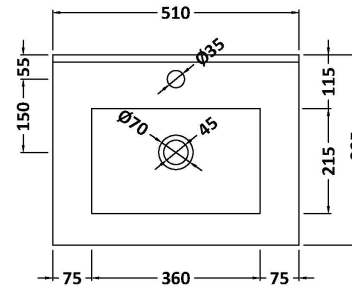

Packaging Dimensions

Height (mm):	520
Width (mm):	520
Depth (mm):	405
Gross Weight (kg):	18.3

Packaging Data

Box Colour:	Brown Cardboard Box
Box Qty:	1
Label Size:	150 x 100
Label Colour:	White Label
Label Qty:	2

Outer Box Dimensions (If Applicable)

Height (mm):	
Width (mm):	
Depth (mm):	
Gross Weight (kg):	
Barcode:	5056211891789

Product Details

Country of Origin:	China
Fitting Instruction:	No
CE & UKCA:	N/A
FSC Certified Materials:	Yes
Colour:	Satin White
Construction Method:	Cam & Wood Dowel
Construction Type:	Rigid
Cabinet Finish:	MFC Painted Matt
Fascia Finish:	Mdf Painted Matt
Cabinet Thickness (mm):	18
Fascia Thickness (mm):	18
Drawer Included:	Yes
Drawer Type:	80mm High Metal S/C Inc Galler
No of Shelves:	0
Hinge Type:	Not Applicable
Hinge Included:	Not Applicable
Adjustable Legs:	Not Applicable
Fixings Included:	Yes
Handle Style:	Modern
Waste Shroud:	Yes
Handle Included:	Yes, Supplied
Handle Type:	Drop

Sales Code: NVM001

Description: 500mm Minimalist Basin 1Th

Product Dimensions

Height (mm):	170
Width (mm):	500
Depth (mm):	390
Nett Weight (kg):	9

Packaging Dimensions

Height (mm):	400
Width (mm):	520
Depth (mm):	200
Gross Weight (kg):	9

Packaging Data

Box Colour:	Brown Cardboard Box
Box Qty:	1
Label Size:	105 x 50
Label Colour:	White Label
Label Qty:	1

Outer Box Dimensions (If Applicable)

Height (mm):	
Width (mm):	
Depth (mm):	
Gross Weight (kg):	
Barcode:	5055275828670