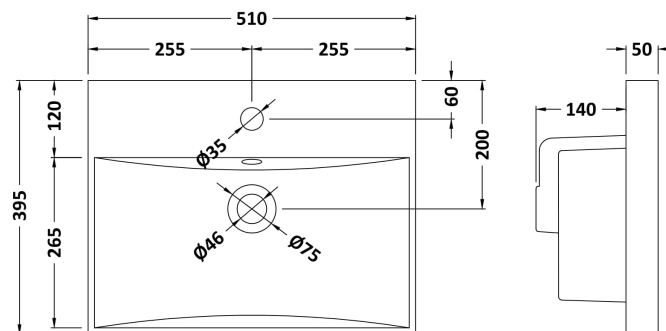

Packaging Dimensions

Height (mm):	520
Width (mm):	520
Depth (mm):	405
Gross Weight (kg):	18.3

Packaging Data

Box Colour:	Brown Cardboard Box
Box Qty:	1
Label Size:	150 x 100
Label Colour:	White Label
Label Qty:	2

Outer Box Dimensions (If Applicable)

Height (mm):	
Width (mm):	
Depth (mm):	
Gross Weight (kg):	
Barcode:	5056211891789

Product Details

Country of Origin:	China
Fitting Instruction:	No
CE & UKCA:	N/A
FSC Certified Materials:	Yes
Colour:	Satin White
Construction Method:	Cam & Wood Dowel
Construction Type:	Rigid
Cabinet Finish:	MFC Painted Matt
Fascia Finish:	Mdf Painted Matt
Cabinet Thickness (mm):	18
Fascia Thickness (mm):	18
Drawer Included:	Yes
Drawer Type:	80mm High Metal S/C Inc Galler
No of Shelves:	0
Hinge Type:	Not Applicable
Hinge Included:	Not Applicable
Adjustable Legs:	Not Applicable
Fixings Included:	Yes
Handle Style:	Modern
Waste Shroud:	Yes
Handle Included:	Yes, Supplied
Handle Type:	Drop

Sales Code: NVM032

Description: 500 Thin Edged Basin 1Th

Product Dimensions

Height (mm):	170
Width (mm):	510
Depth (mm):	395
Nett Weight (kg):	9.5

Packaging Dimensions

Height (mm):	190
Width (mm):	530
Depth (mm):	415
Gross Weight (kg):	10

Packaging Data

Box Colour:	Brown Cardboard Box - Printed
Box Qty:	1
Label Size:	100 x 50
Label Colour:	White Label
Label Qty:	2

Outer Box Dimensions (If Applicable)

Height (mm):	
Width (mm):	
Depth (mm):	
Gross Weight (kg):	
Barcode:	5056211853411