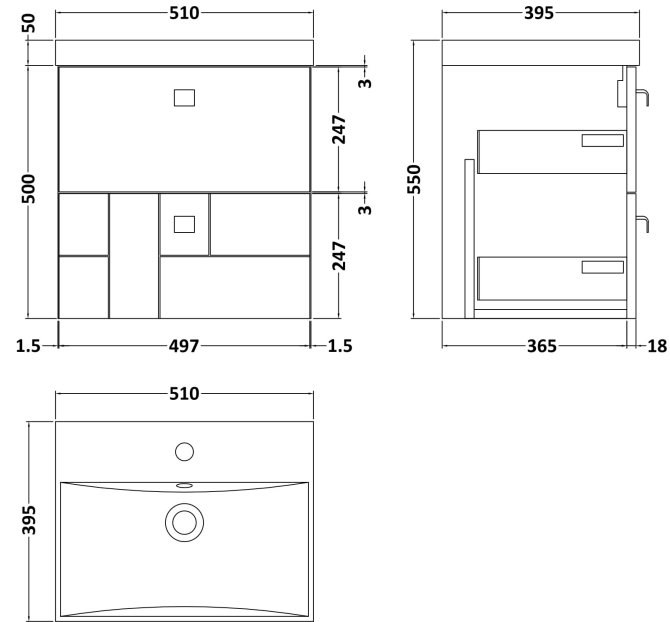

Sales Code: BLO105D

Description: 500 W/H 2-Drawer Unit & Basin 3

Packaging Details

Barcode: 5056211891949

Sales Code: MOF192A

Description: 500 W/H 2-Drawer Unit

Product Dimensions

Height (mm):	500
Width (mm):	500
Depth (mm):	383
Nett Weight (kg):	17.8

Packaging Dimensions

Height (mm):	520
Width (mm):	520
Depth (mm):	405
Gross Weight (kg):	18.3

Packaging Data

Box Colour:	Brown Cardboard Box
Box Qty:	1
Label Size:	150 x 100
Label Colour:	White Label
Label Qty:	2

Outer Box Dimensions (If Applicable)

Height (mm):	
Width (mm):	
Depth (mm):	
Gross Weight (kg):	
Barcode:	5056211891789

Product Details

Country of Origin:	China
Fitting Instruction:	No
CE & UKCA:	N/A
FSC Certified Materials:	Yes
Colour:	Satin White
Construction Method:	Cam & Wood Dowel
Construction Type:	Rigid
Cabinet Finish:	MFC Painted Matt
Fascia Finish:	Mdf Painted Matt
Cabinet Thickness (mm):	18
Fascia Thickness (mm):	18
Drawer Included:	Yes
Drawer Type:	80mm High Metal S/C Inc Galler
No of Shelves:	0
Hinge Type:	Not Applicable
Hinge Included:	Not Applicable
Adjustable Legs:	Not Applicable
Fixings Included:	Yes
Handle Style:	Modern
Waste Shroud:	Yes
Handle Included:	Yes, Supplied
Handle Type:	Drop

Sales Code: NVM032

Description: 500 Thin Edged Basin 1Th

Product Dimensions

Height (mm):	170
Width (mm):	510
Depth (mm):	395
Nett Weight (kg):	9.5

Packaging Dimensions

Height (mm):	190
Width (mm):	530
Depth (mm):	415
Gross Weight (kg):	10