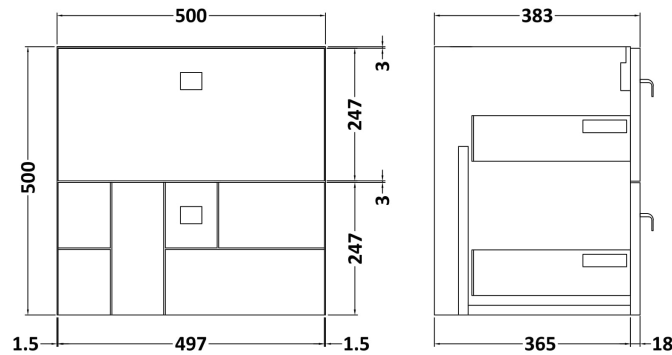

Sales Code: BLO105D

Description: 500 W/H 2-Drawer Unit & Basin 3

Packaging Details

Barcode: 5056211891949

Sales Code: MOF192A

Description: 500 W/H 2-Drawer Unit

Product Dimensions

Height (mm):	500
Width (mm):	500
Depth (mm):	383
Nett Weight (kg):	17.8

Packaging Dimensions

Height (mm):	520
Width (mm):	520
Depth (mm):	405
Gross Weight (kg):	18.3

Packaging Data

Box Colour:	Brown Cardboard Box
Box Qty:	1
Label Size:	150 x 100
Label Colour:	White Label
Label Qty:	2

Sales Code: NVM032

Description: 500 Thin Edged Basin 1Th

Product Dimensions

Height (mm):	170
Width (mm):	510
Depth (mm):	395
Nett Weight (kg):	9.5

Packaging Dimensions

Height (mm):	190
Width (mm):	530
Depth (mm):	415
Gross Weight (kg):	10

Packaging Data

Box Colour:	Brown Cardboard Box - Printed
Box Qty:	1
Label Size:	100 x 50
Label Colour:	White Label
Label Qty:	2

Outer Box Dimensions (If Applicable)

Height (mm):	
Width (mm):	
Depth (mm):	
Gross Weight (kg):	
Barcode:	5056211853411