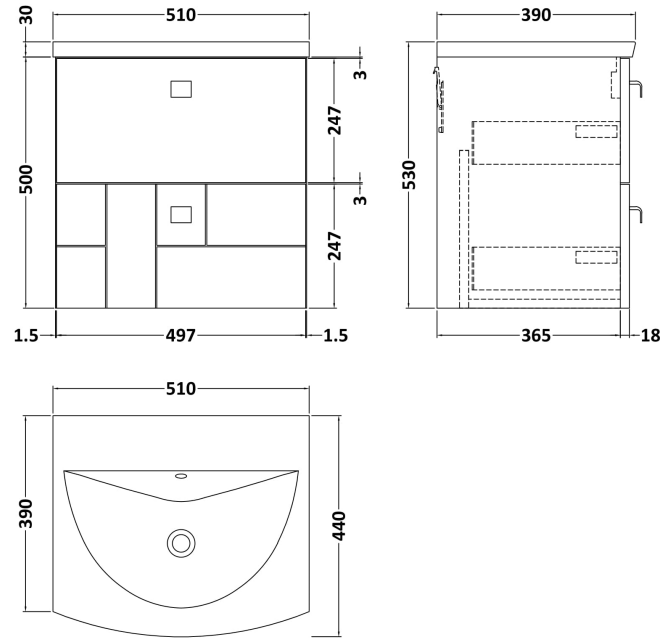

Sales Code: BLO105G

Description: 500 W/H 2-Drawer Unit & Basin 4

Packaging Details

Barcode: 5056462621579

Sales Code: NVM042

Description: 500 Curved Basin 1Th

Product Dimensions

Height (mm):	160
Width (mm):	510
Depth (mm):	440
Nett Weight (kg):	9

Packaging Dimensions

Height (mm):	190
Width (mm):	530
Depth (mm):	415
Gross Weight (kg):	9.5

Packaging Data

Box Colour:	Brown Cardboard Box - Printed
Box Qty:	1
Label Size:	100 x 50
Label Colour:	White Label
Label Qty:	2

Outer Box Dimensions (If Applicable)

Height (mm):	
Width (mm):	
Depth (mm):	
Gross Weight (kg):	
Barcode:	5056462620985

Product Details

Country of Origin:	China
Fitting Instruction:	No
Certification: CE & UKCA: No	WRAS: N/A WRAS No: N/A
Product Material:	Vitreous China
Fixing Supplied:	No

Sales Code: MOF192A

Description: 500 W/H 2-Drawer Unit

Product Dimensions

Height (mm):	500
Width (mm):	500
Depth (mm):	383
Nett Weight (kg):	17.8

Packaging Dimensions

Height (mm):	520
Width (mm):	520
Depth (mm):	405
Gross Weight (kg):	18.3