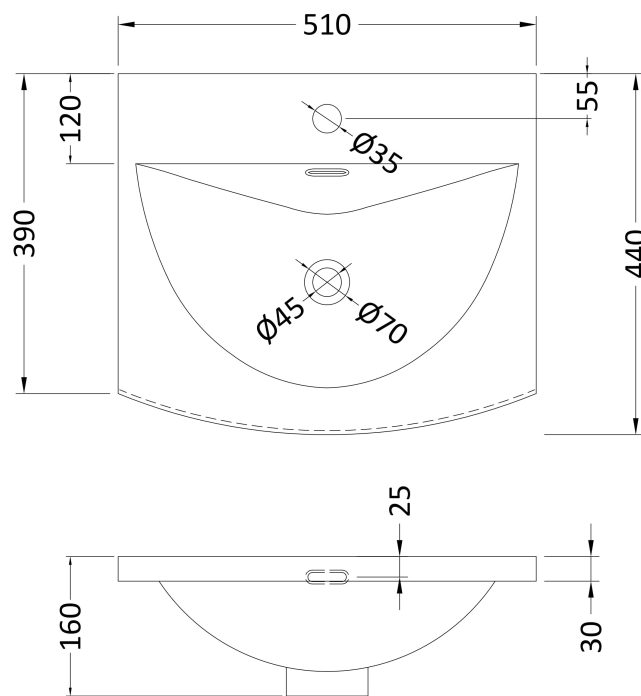

Sales Code: BLO105G

Description: 500 W/H 2-Drawer Unit & Basin 4

Packaging Details

Barcode: 5056462621579

Sales Code: NVM042

Description: 500 Curved Basin 1Th

Product Dimensions

Height (mm):	160
Width (mm):	510
Depth (mm):	440
Nett Weight (kg):	9

Packaging Dimensions

Height (mm):	190
Width (mm):	530
Depth (mm):	415
Gross Weight (kg):	9.5

Packaging Data

Box Colour:	Brown Cardboard Box - Printed
Box Qty:	1
Label Size:	100 x 50
Label Colour:	White Label
Label Qty:	2

Outer Box Dimensions (If Applicable)

Height (mm):	
Width (mm):	
Depth (mm):	
Gross Weight (kg):	
Barcode:	5056462620985

Product Details

Country of Origin:	China
Fitting Instruction:	No
Certification: CE & UKCA: No	WRAS: N/A WRAS No: N/A
Product Material:	Vitreous China
Fixing Supplied:	No

Sales Code: MOF192A

Description: 500 W/H 2-Drawer Unit

Product Dimensions

Height (mm):	500
Width (mm):	500
Depth (mm):	383
Nett Weight (kg):	17.8

Packaging Dimensions

Height (mm):	520
Width (mm):	520
Depth (mm):	405
Gross Weight (kg):	18.3