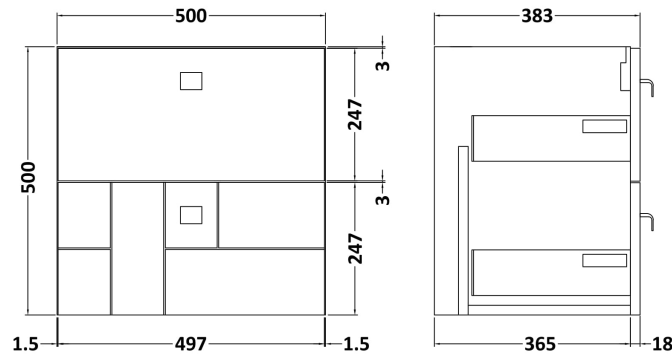

Packaging Dimensions

Height (mm):	190
Width (mm):	530
Depth (mm):	415
Gross Weight (kg):	9.5

Packaging Data

Box Colour:	Brown Cardboard Box - Printed
Box Qty:	1
Label Size:	100 x 50
Label Colour:	White Label
Label Qty:	2

Outer Box Dimensions (If Applicable)

Height (mm):	
Width (mm):	
Depth (mm):	
Gross Weight (kg):	
Barcode:	5056462620985

Product Details

Country of Origin:	China
Fitting Instruction:	No
Certification: CE & UKCA: No	WRAS: N/A WRAS No: N/A
Product Material:	Vitreous China
Fixing Supplied:	No

Sales Code: MOF192A

Description: 500 W/H 2-Drawer Unit

Product Dimensions

Height (mm):	500
Width (mm):	500
Depth (mm):	383
Nett Weight (kg):	17.8

Packaging Dimensions

Height (mm):	520
Width (mm):	520
Depth (mm):	405
Gross Weight (kg):	18.3

Packaging Data

Box Colour:	Brown Cardboard Box
Box Qty:	1
Label Size:	150 x 100
Label Colour:	White Label
Label Qty:	2

Outer Box Dimensions (If Applicable)

Height (mm):	
Width (mm):	
Depth (mm):	
Gross Weight (kg):	
Barcode:	5056211891789