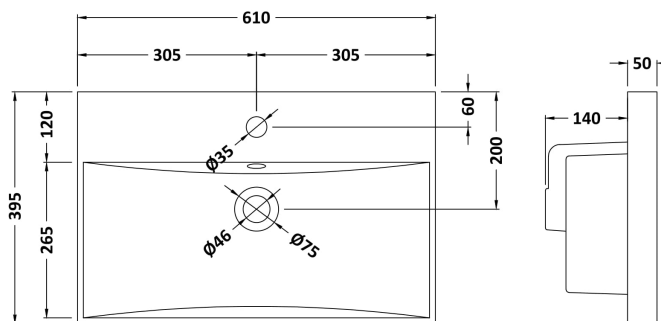

Packaging Dimensions

Height (mm):	830
Width (mm):	620
Depth (mm):	405
Gross Weight (kg):	25.2

Packaging Data

Box Colour:	Brown Cardboard Box
Box Qty:	1
Label Size:	100 x 50
Label Colour:	White Label
Label Qty:	2

Outer Box Dimensions (If Applicable)

Height (mm):	
Width (mm):	
Depth (mm):	
Gross Weight (kg):	
Barcode:	5056211891819

Product Details

Country of Origin:	China
Fitting Instruction:	No
CE & UKCA:	N/A
FSC Certified Materials:	Yes
Colour:	Satin White
Construction Method:	Cam & Wood Dowel
Construction Type:	Rigid
Cabinet Finish:	MFC Painted Matt
Fascia Finish:	Mdf Painted Matt
Cabinet Thickness (mm):	18
Fascia Thickness (mm):	18
Drawer Included:	No
Drawer Type:	Not Applicable
No of Shelves:	1
Hinge Type:	95 Degree Clip-On Soft Close
Hinge Included:	Yes, Supplied
Adjustable Legs:	No, Not Required
Fixings Included:	Yes
Handle Style:	Modern
Waste Shroud:	No
Handle Included:	Yes, Supplied
Handle Type:	Drop

Sales Code: NVM033

Description: 600 Thin Edged Basin 1Th

Product Dimensions

Height (mm):	170
Width (mm):	610
Depth (mm):	395
Nett Weight (kg):	11

Packaging Dimensions

Height (mm):	190
Width (mm):	630
Depth (mm):	415
Gross Weight (kg):	11.5

Packaging Data

Box Colour:	Brown Cardboard Box - Printed
Box Qty:	1
Label Size:	100 x 50
Label Colour:	White Label
Label Qty:	2

Outer Box Dimensions (If Applicable)

Height (mm):	
Width (mm):	
Depth (mm):	
Gross Weight (kg):	
Barcode:	5056211853428