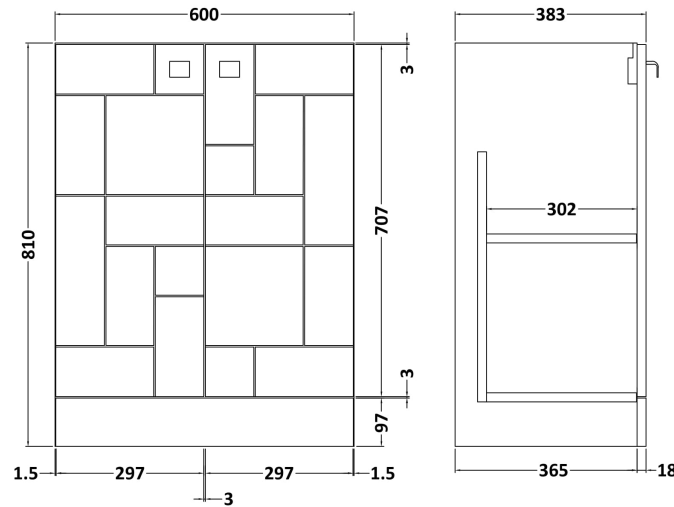

Sales Code: BLO106D

Description: 600 F/S 2-Door Unit & Basin 3

Packaging Details

Barcode: 5056211891970

Sales Code: MOF126A

Description: 600 F/S 2-Door Unit

Product Dimensions

Height (mm):	810
Width (mm):	600
Depth (mm):	383
Nett Weight (kg):	24.7

Packaging Dimensions

Height (mm):	830
Width (mm):	620
Depth (mm):	405
Gross Weight (kg):	25.2

Packaging Data

Box Colour:	Brown Cardboard Box
Box Qty:	1
Label Size:	100 x 50
Label Colour:	White Label
Label Qty:	2

Sales Code: NVM033

Description: 600 Thin Edged Basin 1Th

Product Dimensions

Height (mm):	170
Width (mm):	610
Depth (mm):	395
Nett Weight (kg):	11

Packaging Dimensions

Height (mm):	190
Width (mm):	630
Depth (mm):	415
Gross Weight (kg):	11.5

Packaging Data

Box Colour:	Brown Cardboard Box - Printed
Box Qty:	1
Label Size:	100 x 50
Label Colour:	White Label
Label Qty:	2

Outer Box Dimensions (If Applicable)

Height (mm):	
Width (mm):	
Depth (mm):	
Gross Weight (kg):	
Barcode:	5056211853428