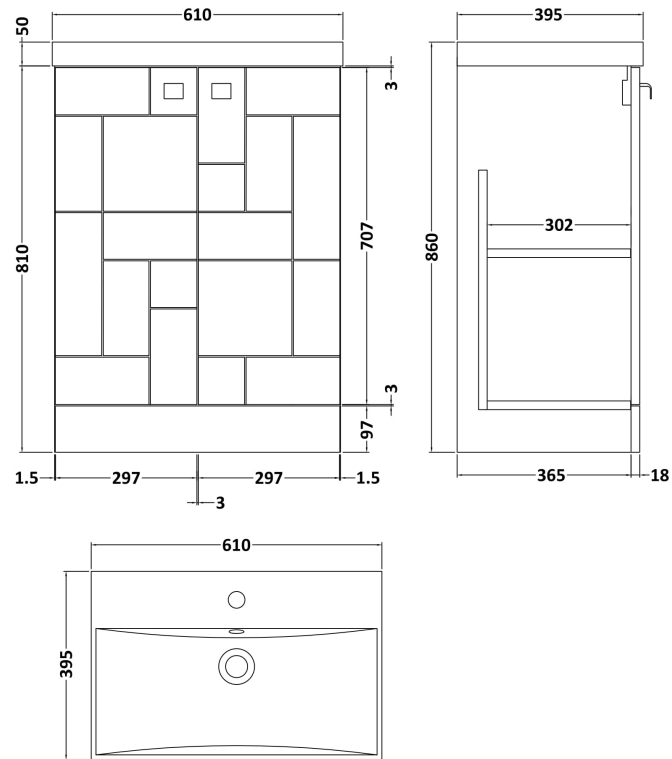

Sales Code: BLO106D

Description: 600 F/S 2-Door Unit & Basin 3

Packaging Details

Barcode: 5056211891970

Sales Code: MOF126A

Description: 600 F/S 2-Door Unit

Product Dimensions

Height (mm):	810
Width (mm):	600
Depth (mm):	383
Nett Weight (kg):	24.7

Packaging Dimensions

Height (mm):	830
Width (mm):	620
Depth (mm):	405
Gross Weight (kg):	25.2

Packaging Data

Box Colour:	Brown Cardboard Box
Box Qty:	1
Label Size:	100 x 50
Label Colour:	White Label
Label Qty:	2

Sales Code: NVM033

Description: 600 Thin Edged Basin 1Th

Product Dimensions

Height (mm):	170
Width (mm):	610
Depth (mm):	395
Nett Weight (kg):	11

Packaging Dimensions

Height (mm):	190
Width (mm):	630
Depth (mm):	415
Gross Weight (kg):	11.5

Packaging Data

Box Colour:	Brown Cardboard Box - Printed
Box Qty:	1
Label Size:	100 x 50
Label Colour:	White Label
Label Qty:	2

Outer Box Dimensions (If Applicable)

Height (mm):	
Width (mm):	
Depth (mm):	
Gross Weight (kg):	
Barcode:	5056211853428