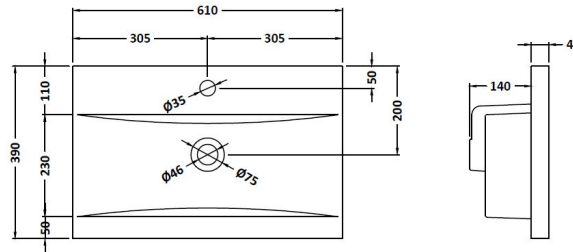

Packaging Dimensions

Height (mm):	885
Width (mm):	620
Depth (mm):	405
Gross Weight (kg):	23.5

Packaging Data

Box Colour:	Brown Cardboard Box
Box Qty:	1
Label Size:	100 x 50
Label Colour:	White Label
Label Qty:	2

Outer Box Dimensions (If Applicable)

Height (mm):	
Width (mm):	
Depth (mm):	
Gross Weight (kg):	
Barcode:	5056211884231

Product Details

Country of Origin:	China
Fitting Instruction:	No
CE & UKCA:	N/A
FSC Certified Materials:	Yes
Colour:	Satin Grey
Construction Method:	Cam & Wood Dowel
Construction Type:	Rigid
Cabinet Finish:	MFC Painted Matt
Fascia Finish:	Mdf Painted Matt
Cabinet Thickness (mm):	18
Fascia Thickness (mm):	18
Drawer Included:	Yes
Drawer Type:	80mm High Metal S/C Inc Galler
No of Shelves:	1
Hinge Type:	95 Degree Clip-On Soft Close
Hinge Included:	Yes, Supplied
Adjustable Legs:	No, Not Required
Fixings Included:	Yes
Handle Style:	Modern
Waste Shroud:	No
Handle Included:	Yes, Supplied
Handle Type:	Drop

Sales Code: NVM013

Description: 600 Mid-Edged Basin 1 Th

Product Dimensions

Height (mm):	180
Width (mm):	610
Depth (mm):	390
Nett Weight (kg):	11

Packaging Dimensions

Height (mm):	200
Width (mm):	410
Depth (mm):	630
Gross Weight (kg):	11

Packaging Data

Box Colour:	Brown Cardboard Box - Printed
Box Qty:	1
Label Size:	100 x 50
Label Colour:	White Label
Label Qty:	2

Outer Box Dimensions (If Applicable)

Height (mm):	
Width (mm):	
Depth (mm):	
Gross Weight (kg):	
Barcode:	5055369043415