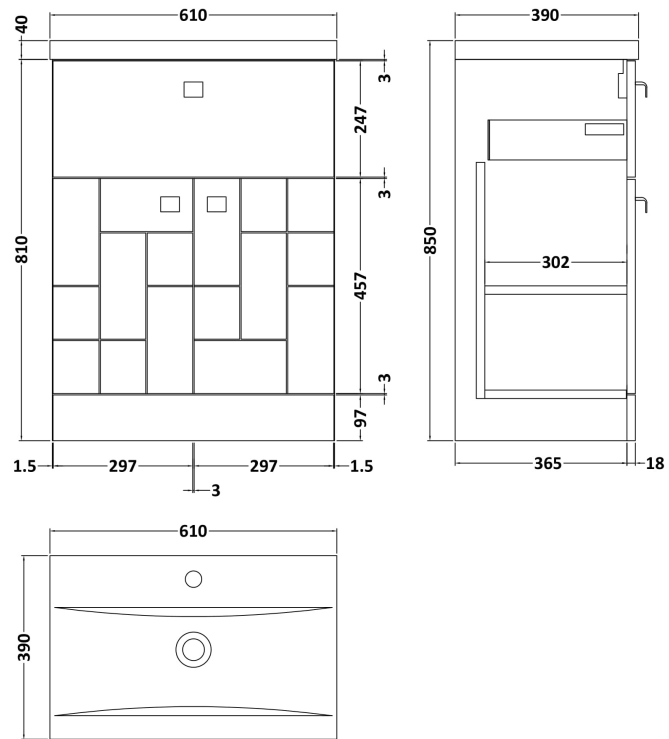

Sales Code: BLO201A

Description: 600 F/S 2-Door/Drawer Unit & Basin 1

Packaging Details

Barcode: 5056211891703

Sales Code: MOF203A

Description: 600 F/S 2-Door/Drawer Unit

Product Dimensions

Height (mm):	810
Width (mm):	600
Depth (mm):	383
Nett Weight (kg):	23

Packaging Dimensions

Height (mm):	885
Width (mm):	620
Depth (mm):	405
Gross Weight (kg):	23.5

Packaging Data

Box Colour:	Brown Cardboard Box
Box Qty:	1
Label Size:	100 x 50
Label Colour:	White Label
Label Qty:	2

Sales Code: NVM013

Description: 600 Mid-Edged Basin 1 Th

Product Dimensions

Height (mm):	180
Width (mm):	610
Depth (mm):	390
Nett Weight (kg):	11

Packaging Dimensions

Height (mm):	200
Width (mm):	410
Depth (mm):	630
Gross Weight (kg):	11

Packaging Data

Box Colour:	Brown Cardboard Box - Printed
Box Qty:	1
Label Size:	100 x 50
Label Colour:	White Label
Label Qty:	2

Outer Box Dimensions (If Applicable)

Height (mm):	
Width (mm):	
Depth (mm):	
Gross Weight (kg):	
Barcode:	5055369043415