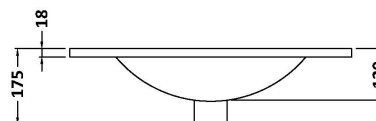

Packaging Dimensions

Height (mm):	885
Width (mm):	620
Depth (mm):	405
Gross Weight (kg):	23.5

Packaging Data

Box Colour:	Brown Cardboard Box
Box Qty:	1
Label Size:	100 x 50
Label Colour:	White Label
Label Qty:	2

Outer Box Dimensions (If Applicable)

Height (mm):	
Width (mm):	
Depth (mm):	
Gross Weight (kg):	
Barcode:	5056211884231

Product Details

Country of Origin:	China
Fitting Instruction:	No
CE & UKCA:	N/A
FSC Certified Materials:	Yes
Colour:	Satin Grey
Construction Method:	Cam & Wood Dowel
Construction Type:	Rigid
Cabinet Finish:	MFC Painted Matt
Fascia Finish:	Mdf Painted Matt
Cabinet Thickness (mm):	18
Fascia Thickness (mm):	18
Drawer Included:	Yes
Drawer Type:	80mm High Metal S/C Inc Galler
No of Shelves:	1
Hinge Type:	95 Degree Clip-On Soft Close
Hinge Included:	Yes, Supplied
Adjustable Legs:	No, Not Required
Fixings Included:	Yes
Handle Style:	Modern
Waste Shroud:	No
Handle Included:	Yes, Supplied
Handle Type:	Drop

Sales Code: NVM003

Description: Minimalist Basin 600mm

Product Dimensions

Height (mm):	170
Width (mm):	600
Depth (mm):	390
Nett Weight (kg):	10.76

Packaging Dimensions

Height (mm):	200
Width (mm):	400
Depth (mm):	620
Gross Weight (kg):	10.76

Packaging Data

Box Colour:	Brown Cardboard Box - Printed
Box Qty:	1
Label Size:	100 x 50
Label Colour:	White Label
Label Qty:	2

Outer Box Dimensions (If Applicable)

Height (mm):	
Width (mm):	
Depth (mm):	
Gross Weight (kg):	
Barcode:	5055146194668