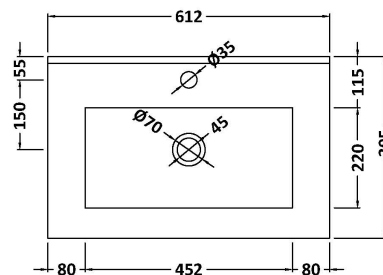

Packaging Dimensions

Height (mm):	885
Width (mm):	620
Depth (mm):	405
Gross Weight (kg):	23.5

Packaging Data

Box Colour:	Brown Cardboard Box
Box Qty:	1
Label Size:	100 x 50
Label Colour:	White Label
Label Qty:	2

Outer Box Dimensions (If Applicable)

Height (mm):	
Width (mm):	
Depth (mm):	
Gross Weight (kg):	
Barcode:	5056211884231

Product Details

Country of Origin:	China
Fitting Instruction:	No
CE & UKCA:	N/A
FSC Certified Materials:	Yes
Colour:	Satin Grey
Construction Method:	Cam & Wood Dowel
Construction Type:	Rigid
Cabinet Finish:	MFC Painted Matt
Fascia Finish:	Mdf Painted Matt
Cabinet Thickness (mm):	18
Fascia Thickness (mm):	18
Drawer Included:	Yes
Drawer Type:	80mm High Metal S/C Inc Galler
No of Shelves:	1
Hinge Type:	95 Degree Clip-On Soft Close
Hinge Included:	Yes, Supplied
Adjustable Legs:	No, Not Required
Fixings Included:	Yes
Handle Style:	Modern
Waste Shroud:	No
Handle Included:	Yes, Supplied
Handle Type:	Drop

Sales Code: NVM003

Description: Minimalist Basin 600mm

Product Dimensions

Height (mm):	170
Width (mm):	600
Depth (mm):	390
Nett Weight (kg):	10.76

Packaging Dimensions

Height (mm):	200
Width (mm):	400
Depth (mm):	620
Gross Weight (kg):	10.76

Packaging Data

Box Colour:	Brown Cardboard Box - Printed
Box Qty:	1
Label Size:	100 x 50
Label Colour:	White Label
Label Qty:	2

Outer Box Dimensions (If Applicable)

Height (mm):	
Width (mm):	
Depth (mm):	
Gross Weight (kg):	
Barcode:	5055146194668