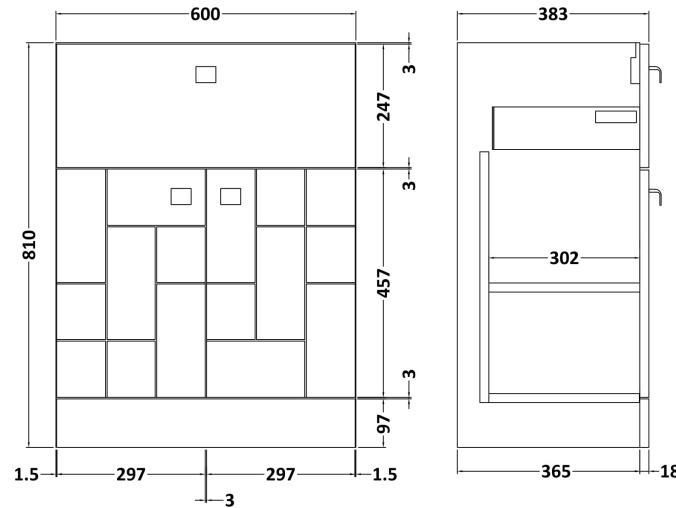

Sales Code: BLO201B

Description: 600 F/S 2-Door/Drawer Unit & Basin 2

Packaging Details

Barcode: 5056211887898

Sales Code: MOF203A

Description: 600 F/S 2-Door/Drawer Unit

Product Dimensions

Height (mm):	810
Width (mm):	600
Depth (mm):	383
Nett Weight (kg):	23

Packaging Dimensions

Height (mm):	885
Width (mm):	620
Depth (mm):	405
Gross Weight (kg):	23.5

Packaging Data

Box Colour:	Brown Cardboard Box
Box Qty:	1
Label Size:	100 x 50
Label Colour:	White Label
Label Qty:	2

Sales Code: NVM003

Description: Minimalist Basin 600mm

Product Dimensions

Height (mm):	170
Width (mm):	600
Depth (mm):	390
Nett Weight (kg):	10.76

Packaging Dimensions

Height (mm):	200
Width (mm):	400
Depth (mm):	620
Gross Weight (kg):	10.76

Packaging Data

Box Colour:	Brown Cardboard Box - Printed
Box Qty:	1
Label Size:	100 x 50
Label Colour:	White Label
Label Qty:	2

Outer Box Dimensions (If Applicable)

Height (mm):	
Width (mm):	
Depth (mm):	
Gross Weight (kg):	
Barcode:	5055146194668