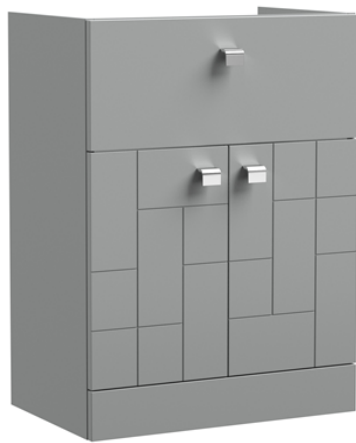

Sales Code: BLO201B

Description: 600 F/S 2-Door/Drawer Unit & Basin 2

Packaging Details

Barcode: 5056211887898

Sales Code: MOF203A

Description: 600 F/S 2-Door/Drawer Unit

Product Dimensions

Height (mm):	810
Width (mm):	600
Depth (mm):	383
Nett Weight (kg):	23

Packaging Dimensions

Height (mm):	885
Width (mm):	620
Depth (mm):	405
Gross Weight (kg):	23.5

Packaging Data

Box Colour:	Brown Cardboard Box
Box Qty:	1
Label Size:	100 x 50
Label Colour:	White Label
Label Qty:	2

Outer Box Dimensions (If Applicable)

Height (mm):	
Width (mm):	
Depth (mm):	
Gross Weight (kg):	
Barcode:	5056211884231

Product Details

Country of Origin:	China
Fitting Instruction:	No
CE & UKCA:	N/A
FSC Certified Materials:	Yes
Colour:	Satin Grey
Construction Method:	Cam & Wood Dowel
Construction Type:	Rigid
Cabinet Finish:	MFC Painted Matt
Fascia Finish:	Mdf Painted Matt
Cabinet Thickness (mm):	18
Fascia Thickness (mm):	18
Drawer Included:	Yes
Drawer Type:	80mm High Metal S/C Inc Galler
No of Shelves:	1
Hinge Type:	95 Degree Clip-On Soft Close
Hinge Included:	Yes, Supplied
Adjustable Legs:	No, Not Required
Fixings Included:	Yes
Handle Style:	Modern
Waste Shroud:	No
Handle Included:	Yes, Supplied
Handle Type:	Drop

Sales Code: NVM003

Description: Minimalist Basin 600mm

Product Dimensions

Height (mm):	170
Width (mm):	600
Depth (mm):	390
Nett Weight (kg):	10.76

Packaging Dimensions

Height (mm):	200
Width (mm):	400
Depth (mm):	620
Gross Weight (kg):	10.76