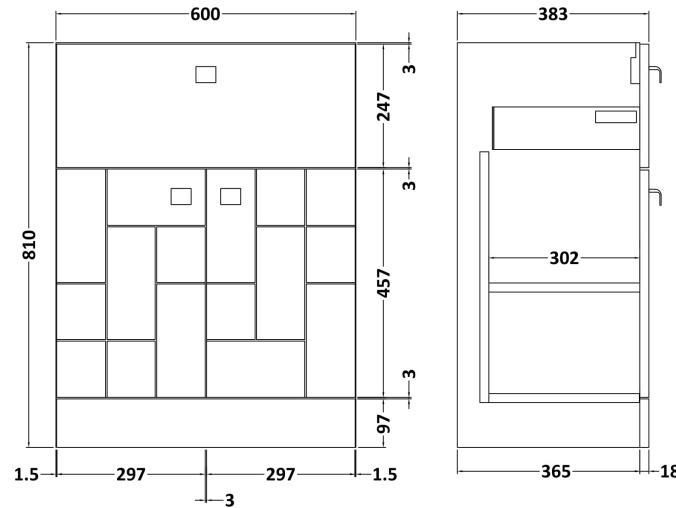

Sales Code: BLO201D

Description: 600 F/S 2-Door/Drawer Unit & Basin 3

Packaging Details

Barcode: 5056211892021

Sales Code: MOF203A

Description: 600 F/S 2-Door/Drawer Unit

Product Dimensions

Height (mm):	810
Width (mm):	600
Depth (mm):	383
Nett Weight (kg):	23

Packaging Dimensions

Height (mm):	885
Width (mm):	620
Depth (mm):	405
Gross Weight (kg):	23.5

Packaging Data

Box Colour:	Brown Cardboard Box
Box Qty:	1
Label Size:	100 x 50
Label Colour:	White Label
Label Qty:	2

Sales Code: NVM033

Description: 600 Thin Edged Basin 1Th

Product Dimensions

Height (mm):	170
Width (mm):	610
Depth (mm):	395
Nett Weight (kg):	11

Packaging Dimensions

Height (mm):	190
Width (mm):	630
Depth (mm):	415
Gross Weight (kg):	11.5

Packaging Data

Box Colour:	Brown Cardboard Box - Printed
Box Qty:	1
Label Size:	100 x 50
Label Colour:	White Label
Label Qty:	2

Outer Box Dimensions (If Applicable)

Height (mm):	
Width (mm):	
Depth (mm):	
Gross Weight (kg):	
Barcode:	5056211853428