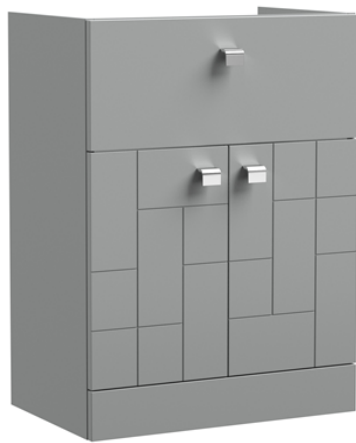

Sales Code: BLO201D

Description: 600 F/S 2-Door/Drawer Unit & Basin 3

Packaging Details

Barcode: 5056211892021

Sales Code: MOF203A

Description: 600 F/S 2-Door/Drawer Unit

Product Dimensions

Height (mm):	810
Width (mm):	600
Depth (mm):	383
Nett Weight (kg):	23

Packaging Dimensions

Height (mm):	885
Width (mm):	620
Depth (mm):	405
Gross Weight (kg):	23.5

Packaging Data

Box Colour:	Brown Cardboard Box
Box Qty:	1
Label Size:	100 x 50
Label Colour:	White Label
Label Qty:	2

Outer Box Dimensions (If Applicable)

Height (mm):	
Width (mm):	
Depth (mm):	
Gross Weight (kg):	
Barcode:	5056211884231

Product Details

Country of Origin:	China
Fitting Instruction:	No
CE & UKCA:	N/A
FSC Certified Materials:	Yes
Colour:	Satin Grey
Construction Method:	Cam & Wood Dowel
Construction Type:	Rigid
Cabinet Finish:	MFC Painted Matt
Fascia Finish:	Mdf Painted Matt
Cabinet Thickness (mm):	18
Fascia Thickness (mm):	18
Drawer Included:	Yes
Drawer Type:	80mm High Metal S/C Inc Galler
No of Shelves:	1
Hinge Type:	95 Degree Clip-On Soft Close
Hinge Included:	Yes, Supplied
Adjustable Legs:	No, Not Required
Fixings Included:	Yes
Handle Style:	Modern
Waste Shroud:	No
Handle Included:	Yes, Supplied
Handle Type:	Drop

Sales Code: NVM033

Description: 600 Thin Edged Basin 1Th

Product Dimensions

Height (mm):	170
Width (mm):	610
Depth (mm):	395
Nett Weight (kg):	11

Packaging Dimensions

Height (mm):	190
Width (mm):	630
Depth (mm):	415
Gross Weight (kg):	11.5