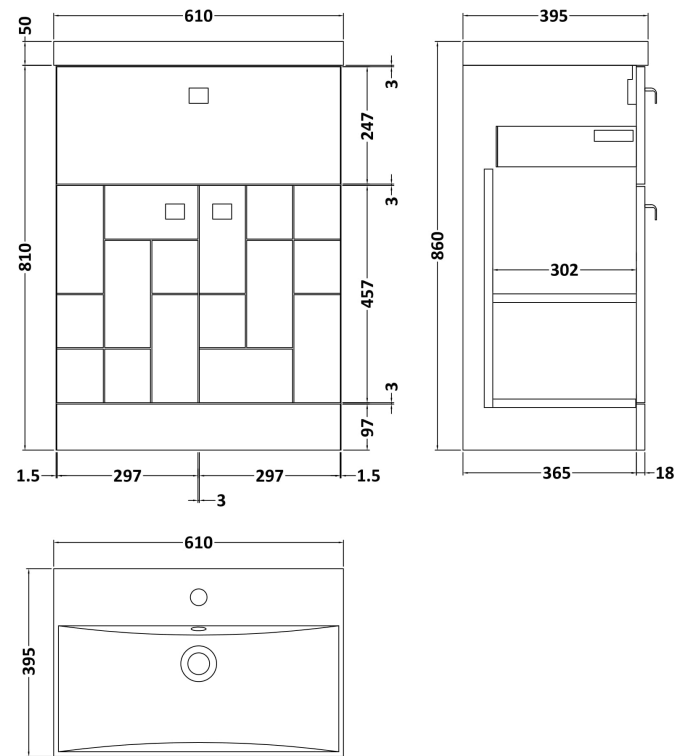

Sales Code: BLO201D

Description: 600 F/S 2-Door/Drawer Unit & Basin 3

Packaging Details

Barcode: 5056211892021

Sales Code: MOF203A

Description: 600 F/S 2-Door/Drawer Unit

Product Dimensions

Height (mm):	810
Width (mm):	600
Depth (mm):	383
Nett Weight (kg):	23

Packaging Dimensions

Height (mm):	885
Width (mm):	620
Depth (mm):	405
Gross Weight (kg):	23.5

Packaging Data

Box Colour:	Brown Cardboard Box
Box Qty:	1
Label Size:	100 x 50
Label Colour:	White Label
Label Qty:	2

Sales Code: NVM033

Description: 600 Thin Edged Basin 1Th

Product Dimensions

Height (mm):	170
Width (mm):	610
Depth (mm):	395
Nett Weight (kg):	11

Packaging Dimensions

Height (mm):	190
Width (mm):	630
Depth (mm):	415
Gross Weight (kg):	11.5

Packaging Data

Box Colour:	Brown Cardboard Box - Printed
Box Qty:	1
Label Size:	100 x 50
Label Colour:	White Label
Label Qty:	2

Outer Box Dimensions (If Applicable)

Height (mm):	
Width (mm):	
Depth (mm):	
Gross Weight (kg):	
Barcode:	5056211853428