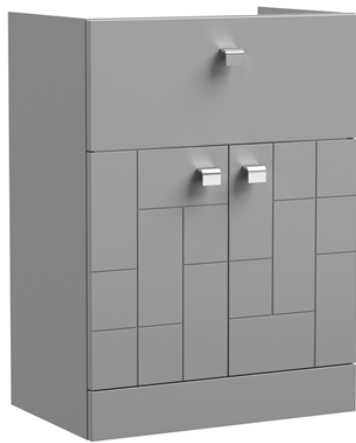

Sales Code: MOF203A

Description: 600 F/S 2-Door/Drawer Unit

Product Dimensions

Height (mm):	810
Width (mm):	600
Depth (mm):	383
Nett Weight (kg):	23

Packaging Dimensions

Height (mm):	885
Width (mm):	620
Depth (mm):	405
Gross Weight (kg):	23.5

Packaging Data

Box Colour:	Brown Cardboard Box
Box Qty:	1
Label Size:	100 x 50
Label Colour:	White Label
Label Qty:	2

Outer Box Dimensions (If Applicable)

Height (mm):	
Width (mm):	
Depth (mm):	
Gross Weight (kg):	
Barcode:	5056211884231

Product Details

Country of Origin:	China
Fitting Instruction:	No
CE & UKCA:	N/A
FSC Certified Materials:	Yes
Colour:	Satin Grey
Construction Method:	Cam & Wood Dowel
Construction Type:	Rigid
Cabinet Finish:	MFC Painted Matt
Fascia Finish:	Mdf Painted Matt
Cabinet Thickness (mm):	18
Fascia Thickness (mm):	18
Drawer Included:	Yes
Drawer Type:	80mm High Metal S/C Inc Galler
No of Shelves:	1
Hinge Type:	95 Degree Clip-On Soft Close
Hinge Included:	Yes, Supplied
Adjustable Legs:	No, Not Required
Fixings Included:	Yes
Handle Style:	Modern
Waste Shroud:	No
Handle Included:	Yes, Supplied
Handle Type:	Drop