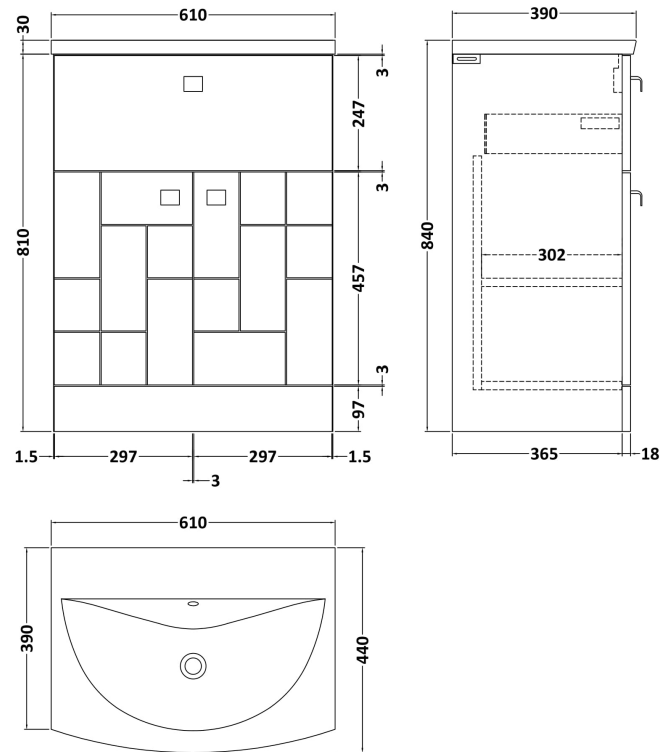

Sales Code: BLO201G

Description: 600 F/S 2-Door/Drawer Unit & Basin 4

Packaging Details

Barcode: 5056462622163