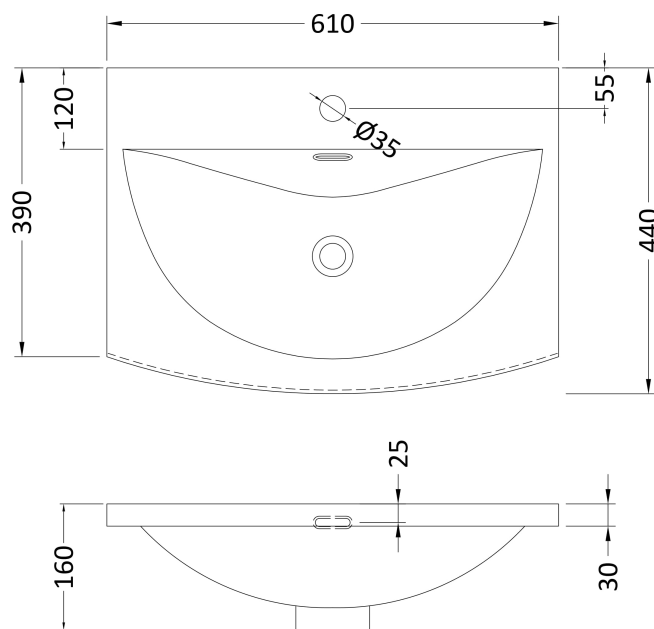

### Product Dimensions

Height (mm):	160
Width (mm):	610
Depth (mm):	440
Nett Weight (kg):	11

### Packaging Dimensions

Height (mm):	190
Width (mm):	630
Depth (mm):	415
Gross Weight (kg):	11.5

### Product Dimensions

Height (mm):	810
Width (mm):	600
Depth (mm):	383
Nett Weight (kg):	23

### Packaging Dimensions

Height (mm):	885
Width (mm):	620
Depth (mm):	405
Gross Weight (kg):	23.5