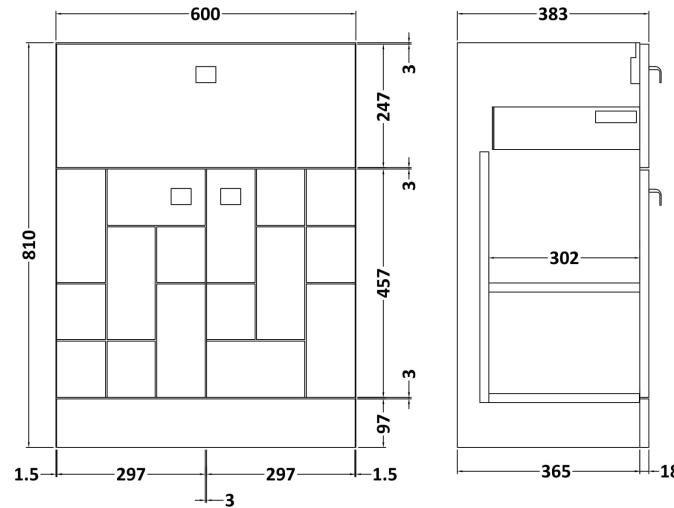

### Product Dimensions

Height (mm):	160
Width (mm):	610
Depth (mm):	440
Nett Weight (kg):	11

### Packaging Dimensions

Height (mm):	190
Width (mm):	630
Depth (mm):	415
Gross Weight (kg):	11.5

### Outer Box Dimensions (If Applicable)

Height (mm):	
Width (mm):	
Depth (mm):	
Gross Weight (kg):	
Barcode:	5056462620961

### Product Dimensions

Height (mm):	810
Width (mm):	600
Depth (mm):	383
Nett Weight (kg):	23