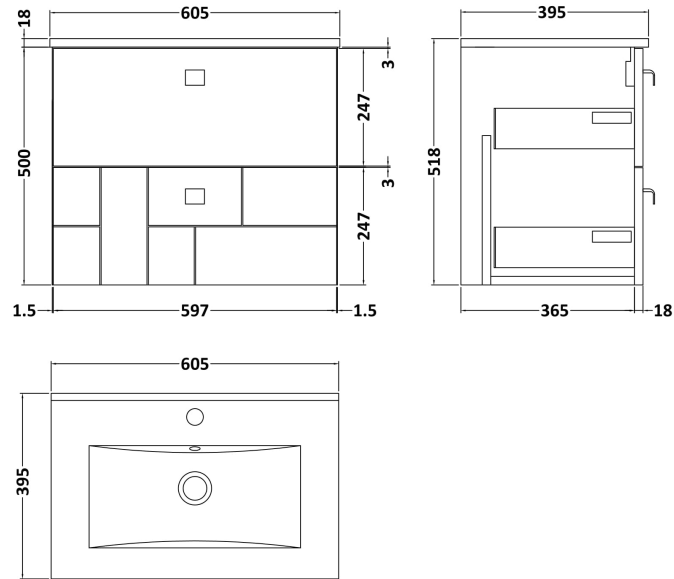

Sales Code: BLO202B

Description: 600 W/H 2-Drawer Unit & Basin 2

Packaging Details

Barcode: 5056211887850

Sales Code: MOF293A

Description: 600 W/H 2-Drawer Unit

Product Dimensions

Height (mm):	500
Width (mm):	600
Depth (mm):	383
Nett Weight (kg):	21.5

Packaging Dimensions

Height (mm):	560
Width (mm):	620
Depth (mm):	405
Gross Weight (kg):	22

Packaging Data

Box Colour:	Brown Cardboard Box
Box Qty:	1
Label Size:	150 x 100
Label Colour:	White Label
Label Qty:	2

Sales Code: NVM003

Description: Minimalist Basin 600mm

Product Dimensions

Height (mm):	170
Width (mm):	600
Depth (mm):	390
Nett Weight (kg):	10.76

Packaging Dimensions

Height (mm):	200
Width (mm):	400
Depth (mm):	620
Gross Weight (kg):	10.76

Packaging Data

Box Colour:	Brown Cardboard Box - Printed
Box Qty:	1
Label Size:	100 x 50
Label Colour:	White Label
Label Qty:	2

Outer Box Dimensions (If Applicable)

Height (mm):	
Width (mm):	
Depth (mm):	
Gross Weight (kg):	
Barcode:	5055146194668