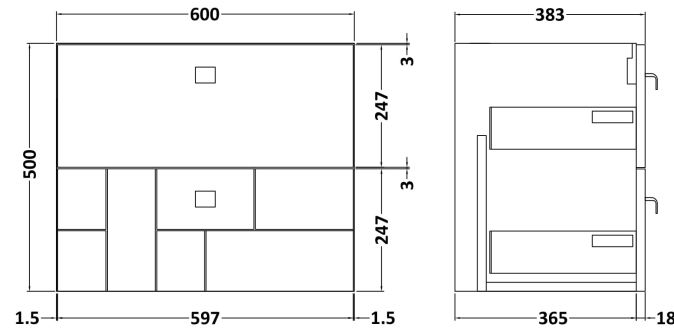

Sales Code: BLO202B

Description: 600 W/H 2-Drawer Unit & Basin 2

Packaging Details

Barcode: 5056211887850

Sales Code: MOF293A

Description: 600 W/H 2-Drawer Unit

Product Dimensions

Height (mm):	500
Width (mm):	600
Depth (mm):	383
Nett Weight (kg):	21.5

Packaging Dimensions

Height (mm):	560
Width (mm):	620
Depth (mm):	405
Gross Weight (kg):	22

Packaging Data

Box Colour:	Brown Cardboard Box
Box Qty:	1
Label Size:	150 x 100
Label Colour:	White Label
Label Qty:	2

Sales Code: NVM003

Description: Minimalist Basin 600mm

Product Dimensions

Height (mm):	170
Width (mm):	600
Depth (mm):	390
Nett Weight (kg):	10.76

Packaging Dimensions

Height (mm):	200
Width (mm):	400
Depth (mm):	620
Gross Weight (kg):	10.76

Packaging Data

Box Colour:	Brown Cardboard Box - Printed
Box Qty:	1
Label Size:	100 x 50
Label Colour:	White Label
Label Qty:	2

Outer Box Dimensions (If Applicable)

Height (mm):	
Width (mm):	
Depth (mm):	
Gross Weight (kg):	
Barcode:	5055146194668