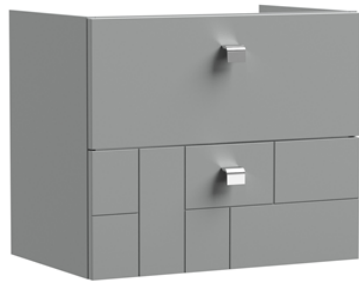

Sales Code: BLO202B

Description: 600 W/H 2-Drawer Unit & Basin 2

Packaging Details

Barcode: 5056211887850

Sales Code: MOF293A

Description: 600 W/H 2-Drawer Unit

Product Dimensions

Height (mm):	500
Width (mm):	600
Depth (mm):	383
Nett Weight (kg):	21.5

Packaging Dimensions

Height (mm):	560
Width (mm):	620
Depth (mm):	405
Gross Weight (kg):	22

Packaging Data

Box Colour:	Brown Cardboard Box
Box Qty:	1
Label Size:	150 x 100
Label Colour:	White Label
Label Qty:	2

Outer Box Dimensions (If Applicable)

Height (mm):	
Width (mm):	
Depth (mm):	
Gross Weight (kg):	
Barcode:	5056211884262

Product Details

Country of Origin:	China
Fitting Instruction:	No
CE & UKCA:	N/A
FSC Certified Materials:	Yes
Colour:	Satin Grey
Construction Method:	Cam & Wood Dowel
Construction Type:	Rigid
Cabinet Finish:	MFC Painted Matt
Fascia Finish:	Mdf Painted Matt
Cabinet Thickness (mm):	18
Fascia Thickness (mm):	18
Drawer Included:	Yes
Drawer Type:	80mm High Metal S/C Inc Galler
No of Shelves:	0
Hinge Type:	Not Applicable
Hinge Included:	Not Applicable
Adjustable Legs:	Not Applicable
Fixings Included:	Yes
Handle Style:	Modern
Waste Shroud:	Yes
Handle Included:	Yes, Supplied
Handle Type:	Drop

Sales Code: NVM003

Description: Minimalist Basin 600mm

Product Dimensions

Height (mm):	170
Width (mm):	600
Depth (mm):	390
Nett Weight (kg):	10.76

Packaging Dimensions

Height (mm):	200
Width (mm):	400
Depth (mm):	620
Gross Weight (kg):	10.76