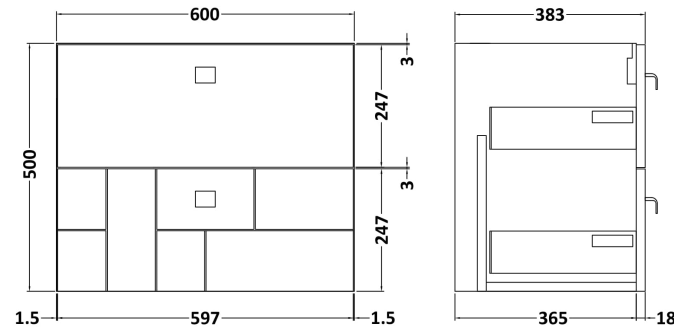

### Product Dimensions

Height (mm):	500
Width (mm):	600
Depth (mm):	383
Nett Weight (kg):	21.5

### Packaging Dimensions

Height (mm):	560
Width (mm):	620
Depth (mm):	405
Gross Weight (kg):	22

### Product Dimensions

Height (mm):	170
Width (mm):	610
Depth (mm):	395
Nett Weight (kg):	11

### Packaging Dimensions

Height (mm):	190
Width (mm):	630
Depth (mm):	415
Gross Weight (kg):	11.5