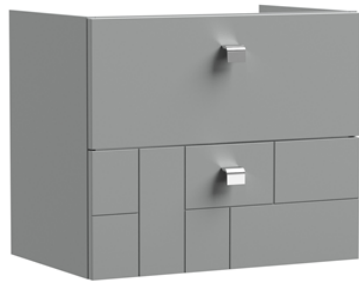

Sales Code: BLO202D

Description: 600 W/H 2-Drawer Unit & Basin 3

### Product Dimensions

Height (mm):	500
Width (mm):	600
Depth (mm):	383
Nett Weight (kg):	21.5

### Product Dimensions

Height (mm):	170
Width (mm):	610
Depth (mm):	395
Nett Weight (kg):	11