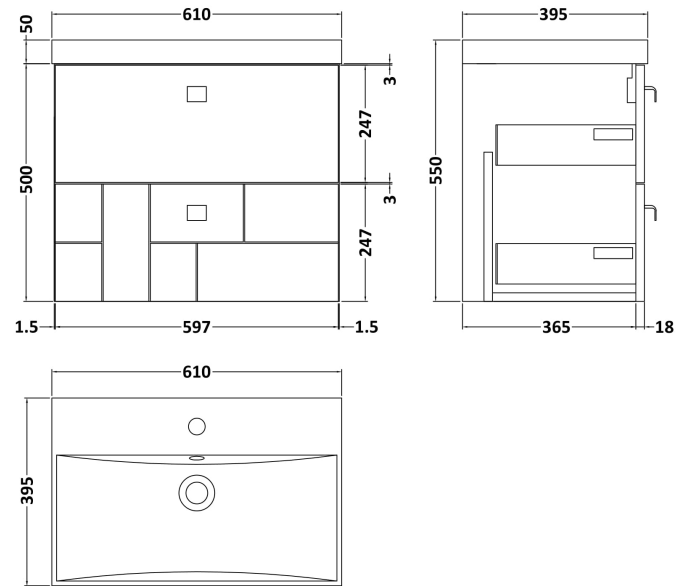

Sales Code: BLO202D

Description: 600 W/H 2-Drawer Unit & Basin 3

Packaging Details

Barcode: 5056211892083