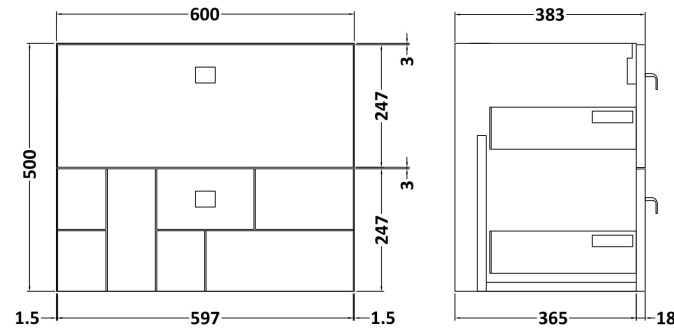

Packaging Dimensions

Height (mm):	190
Width (mm):	630
Depth (mm):	415
Gross Weight (kg):	11.5

Packaging Data

Box Colour:	Brown Cardboard Box - Printed
Box Qty:	1
Label Size:	100 x 50
Label Colour:	White Label
Label Qty:	2

Outer Box Dimensions (If Applicable)

Height (mm):	
Width (mm):	
Depth (mm):	
Gross Weight (kg):	
Barcode:	5056462620961

Product Details

Country of Origin:	China
Fitting Instruction:	No
Certification: CE & UKCA:	No
WRAS:	N/A
WRAS No:	N/A
Product Material:	Vitreous China
Fixing Supplied:	No

Sales Code: MOF293A

Description: 600 W/H 2-Drawer Unit

Product Dimensions

Height (mm):	500
Width (mm):	600
Depth (mm):	383
Nett Weight (kg):	21.5

Packaging Dimensions

Height (mm):	560
Width (mm):	620
Depth (mm):	405
Gross Weight (kg):	22

Packaging Data

Box Colour:	Brown Cardboard Box
Box Qty:	1
Label Size:	150 x 100
Label Colour:	White Label
Label Qty:	2

Outer Box Dimensions (If Applicable)

Height (mm):	
Width (mm):	
Depth (mm):	
Gross Weight (kg):	
Barcode:	5056211884262