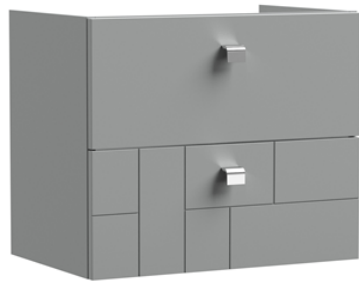

Sales Code: MOF293A

Description: 600 W/H 2-Drawer Unit

Product Dimensions

Height (mm):	500
Width (mm):	600
Depth (mm):	383
Nett Weight (kg):	21.5

Packaging Dimensions

Height (mm):	560
Width (mm):	620
Depth (mm):	405
Gross Weight (kg):	22

Packaging Data

Box Colour:	Brown Cardboard Box
Box Qty:	1
Label Size:	150 x 100
Label Colour:	White Label
Label Qty:	2

Outer Box Dimensions (If Applicable)

Height (mm):	
Width (mm):	
Depth (mm):	
Gross Weight (kg):	
Barcode:	5056211884262

Product Details

Country of Origin:	China
Fitting Instruction:	No
CE & UKCA:	N/A
FSC Certified Materials:	Yes
Colour:	Satin Grey
Construction Method:	Cam & Wood Dowel
Construction Type:	Rigid
Cabinet Finish:	MFC Painted Matt
Fascia Finish:	Mdf Painted Matt
Cabinet Thickness (mm):	18
Fascia Thickness (mm):	18
Drawer Included:	Yes
Drawer Type:	80mm High Metal S/C Inc Galler
No of Shelves:	0
Hinge Type:	Not Applicable
Hinge Included:	Not Applicable
Adjustable Legs:	Not Applicable
Fixings Included:	Yes
Handle Style:	Modern
Waste Shroud:	Yes
Handle Included:	Yes, Supplied
Handle Type:	Drop