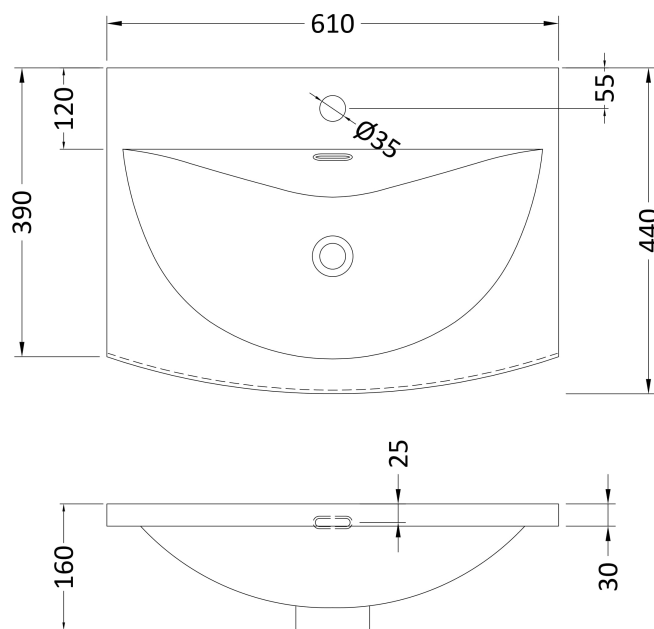

Sales Code: BLO202G

Description: 600 W/H 2-Drawer Unit & Basin 4

Packaging Details

Barcode: 5056462622170

Sales Code: NVM043

Description: 600 Curved Basin 1Th

Product Dimensions

Height (mm):	160
Width (mm):	610
Depth (mm):	440
Nett Weight (kg):	11

Packaging Dimensions

Height (mm):	190
Width (mm):	630
Depth (mm):	415
Gross Weight (kg):	11.5

Packaging Data

Box Colour:	Brown Cardboard Box - Printed
Box Qty:	1
Label Size:	100 x 50
Label Colour:	White Label
Label Qty:	2

Outer Box Dimensions (If Applicable)

Height (mm):	
Width (mm):	
Depth (mm):	
Gross Weight (kg):	
Barcode:	5056462620961

Product Details

Country of Origin:	China
Fitting Instruction:	No
Certification: CE & UKCA:	No
WRAS:	N/A
WRAS No:	N/A
Product Material:	Vitreous China
Fixing Supplied:	No

Sales Code: MOF293A

Description: 600 W/H 2-Drawer Unit

Product Dimensions

Height (mm):	500
Width (mm):	600
Depth (mm):	383
Nett Weight (kg):	21.5

Packaging Dimensions

Height (mm):	560
Width (mm):	620
Depth (mm):	405
Gross Weight (kg):	22