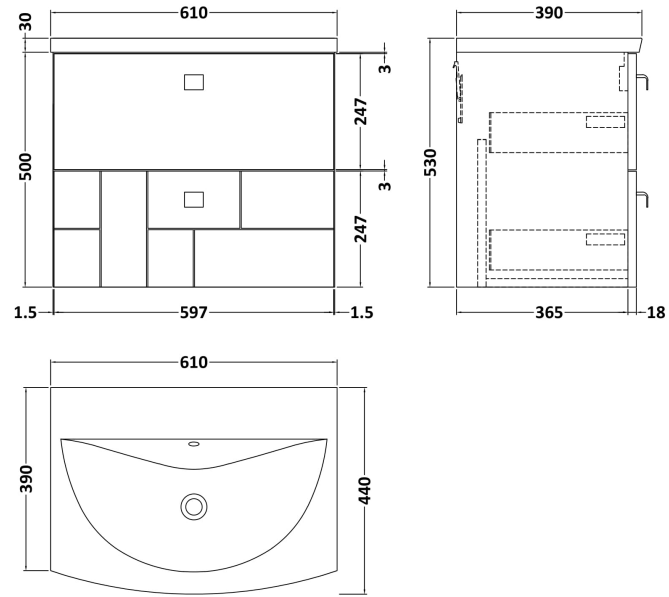

Sales Code: BLO202G

Description: 600 W/H 2-Drawer Unit & Basin 4

Packaging Details

Barcode: 5056462622170

Sales Code: NVM043

Description: 600 Curved Basin 1Th

Product Dimensions

Height (mm):	160
Width (mm):	610
Depth (mm):	440
Nett Weight (kg):	11

Packaging Dimensions

Height (mm):	190
Width (mm):	630
Depth (mm):	415
Gross Weight (kg):	11.5

Packaging Data

Box Colour:	Brown Cardboard Box - Printed
Box Qty:	1
Label Size:	100 x 50
Label Colour:	White Label
Label Qty:	2

Outer Box Dimensions (If Applicable)

Height (mm):	
Width (mm):	
Depth (mm):	
Gross Weight (kg):	
Barcode:	5056462620961

Product Details

Country of Origin:	China
Fitting Instruction:	No
Certification: CE & UKCA:	No
WRAS:	N/A
WRAS No:	N/A
Product Material:	Vitreous China
Fixing Supplied:	No

Sales Code: MOF293A

Description: 600 W/H 2-Drawer Unit

Product Dimensions

Height (mm):	500
Width (mm):	600
Depth (mm):	383
Nett Weight (kg):	21.5

Packaging Dimensions

Height (mm):	560
Width (mm):	620
Depth (mm):	405
Gross Weight (kg):	22