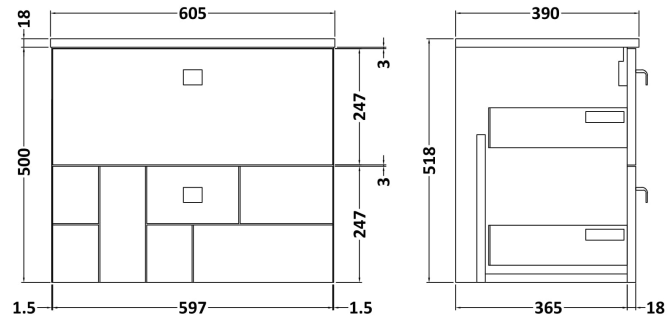

Sales Code: BLO202W

Description: 600 W/H 2-Drawer Unit & Worktop

Packaging Details

Barcode: 5056211897361