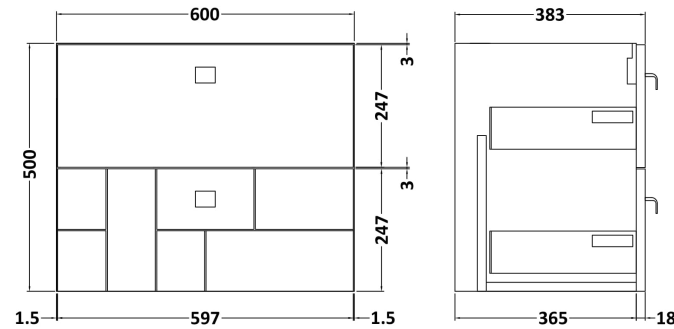

### Product Dimensions

Height (mm):	500
Width (mm):	600
Depth (mm):	383
Nett Weight (kg):	21.5

### Packaging Dimensions

Height (mm):	560
Width (mm):	620
Depth (mm):	405
Gross Weight (kg):	22

### Product Dimensions

Height (mm):	18
Width (mm):	605
Depth (mm):	390
Nett Weight (kg):	2.5

### Packaging Dimensions

Height (mm):	25
Width (mm):	625
Depth (mm):	410
Gross Weight (kg):	2.5