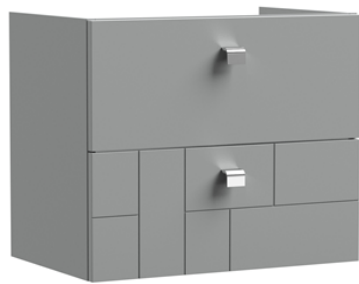

Sales Code: BLO202W

Description: 600 W/H 2-Drawer Unit & Worktop

### Packaging Details

Barcode: 5056211897361

Sales Code: MOF293A

Description: 600 W/H 2-Drawer Unit

### Product Dimensions

Height (mm):	500
Width (mm):	600
Depth (mm):	383
Nett Weight (kg):	21.5

### Product Dimensions

Height (mm):	18
Width (mm):	605
Depth (mm):	390
Nett Weight (kg):	2.5