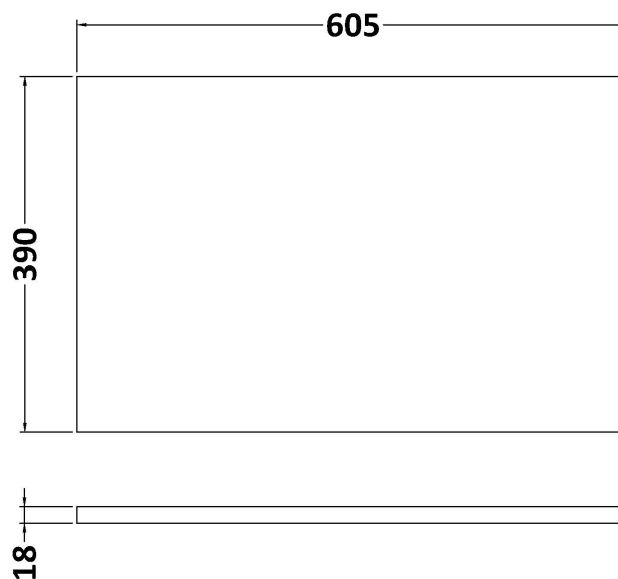

### Product Dimensions

Height (mm):	500
Width (mm):	600
Depth (mm):	383
Nett Weight (kg):	21.5

### Packaging Dimensions

Height (mm):	560
Width (mm):	620
Depth (mm):	405
Gross Weight (kg):	22

### Outer Box Dimensions (If Applicable)

Height (mm):	
Width (mm):	
Depth (mm):	
Gross Weight (kg):	
Barcode:	5056211884262

### Product Dimensions

Height (mm):	18
Width (mm):	605
Depth (mm):	390
Nett Weight (kg):	2.5