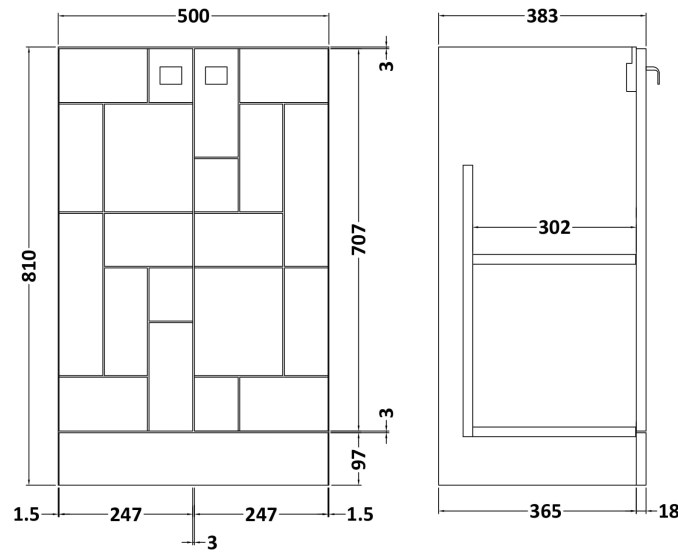

Sales Code: BLO203A

Description: 500 F/S 2-Door Unit & Basin 1

Packaging Details

Barcode: 5056211891093

Sales Code: MOF224A

Description: 500 F/S 2-Door Unit

Product Dimensions

Height (mm):	810
Width (mm):	500
Depth (mm):	383
Nett Weight (kg):	20.5

Packaging Dimensions

Height (mm):	830
Width (mm):	520
Depth (mm):	405
Gross Weight (kg):	21

Packaging Data

Box Colour:	Brown Cardboard Box
Box Qty:	1
Label Size:	100 x 50
Label Colour:	White Label
Label Qty:	2

Sales Code: NVM012

Description: 500 Mid-Edged Basin 1 Th

Product Dimensions

Height (mm):	180
Width (mm):	510
Depth (mm):	390
Nett Weight (kg):	10.54

Packaging Dimensions

Height (mm):	210
Width (mm):	410
Depth (mm):	530
Gross Weight (kg):	10.54

Packaging Data

Box Colour:	Brown Cardboard Box - Printed
Box Qty:	1
Label Size:	100 x 50
Label Colour:	White Label
Label Qty:	2

Outer Box Dimensions (If Applicable)

Height (mm):	
Width (mm):	
Depth (mm):	
Gross Weight (kg):	
Barcode:	5055369043446