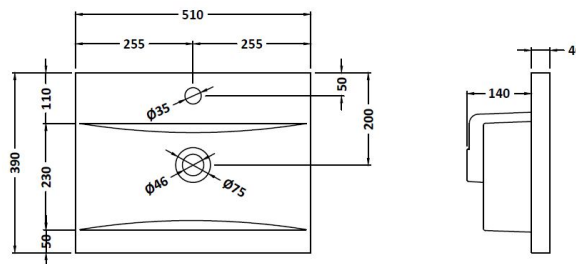

Packaging Dimensions

Height (mm):	830
Width (mm):	520
Depth (mm):	405
Gross Weight (kg):	21

Packaging Data

Box Colour:	Brown Cardboard Box
Box Qty:	1
Label Size:	100 x 50
Label Colour:	White Label
Label Qty:	2

Outer Box Dimensions (If Applicable)

Height (mm):	
Width (mm):	
Depth (mm):	
Gross Weight (kg):	
Barcode:	5056211891734

Product Details

Country of Origin:	China
Fitting Instruction:	No
CE & UKCA:	N/A
FSC Certified Materials:	Yes
Colour:	Satin Grey
Construction Method:	Cam & Wood Dowel
Construction Type:	Rigid
Cabinet Finish:	MFC Painted Matt
Fascia Finish:	Mdf Painted Matt
Cabinet Thickness (mm):	18
Fascia Thickness (mm):	18
Drawer Included:	No
Drawer Type:	Not Applicable
No of Shelves:	1
Hinge Type:	95 Degree Clip-On Soft Close
Hinge Included:	Yes, Supplied
Adjustable Legs:	No, Not Required
Fixings Included:	Yes
Handle Style:	Modern
Waste Shroud:	No
Handle Included:	Yes, Supplied
Handle Type:	Drop

Sales Code: NVM012

Description: 500 Mid-Edged Basin 1 Th

Product Dimensions

Height (mm):	180
Width (mm):	510
Depth (mm):	390
Nett Weight (kg):	10.54

Packaging Dimensions

Height (mm):	210
Width (mm):	410
Depth (mm):	530
Gross Weight (kg):	10.54

Packaging Data

Box Colour:	Brown Cardboard Box - Printed
Box Qty:	1
Label Size:	100 x 50
Label Colour:	White Label
Label Qty:	2

Outer Box Dimensions (If Applicable)

Height (mm):	
Width (mm):	
Depth (mm):	
Gross Weight (kg):	
Barcode:	5055369043446