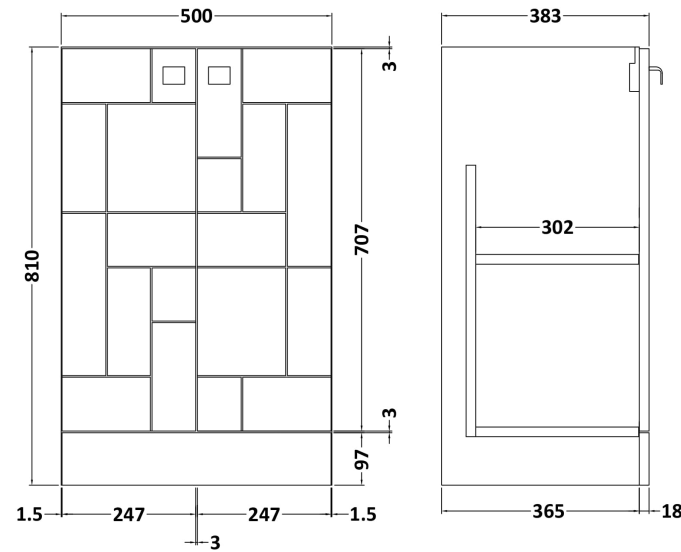

Sales Code: BLO203B

Description: 500 F/S 2-Door Unit & Basin 2

Packaging Details

Barcode: 5056211887836

Sales Code: MOF224A

Description: 500 F/S 2-Door Unit

Product Dimensions

Height (mm):	810
Width (mm):	500
Depth (mm):	383
Nett Weight (kg):	20.5

Packaging Dimensions

Height (mm):	830
Width (mm):	520
Depth (mm):	405
Gross Weight (kg):	21

Packaging Data

Box Colour:	Brown Cardboard Box
Box Qty:	1
Label Size:	100 x 50
Label Colour:	White Label
Label Qty:	2

Sales Code: NVM001

Description: 500mm Minimalist Basin 1Th

Product Dimensions

Height (mm):	170
Width (mm):	500
Depth (mm):	390
Nett Weight (kg):	9

Packaging Dimensions

Height (mm):	400
Width (mm):	520
Depth (mm):	200
Gross Weight (kg):	9

Packaging Data

Box Colour:	Brown Cardboard Box
Box Qty:	1
Label Size:	105 x 50
Label Colour:	White Label
Label Qty:	1

Outer Box Dimensions (If Applicable)

Height (mm):	
Width (mm):	
Depth (mm):	
Gross Weight (kg):	
Barcode:	5055275828670