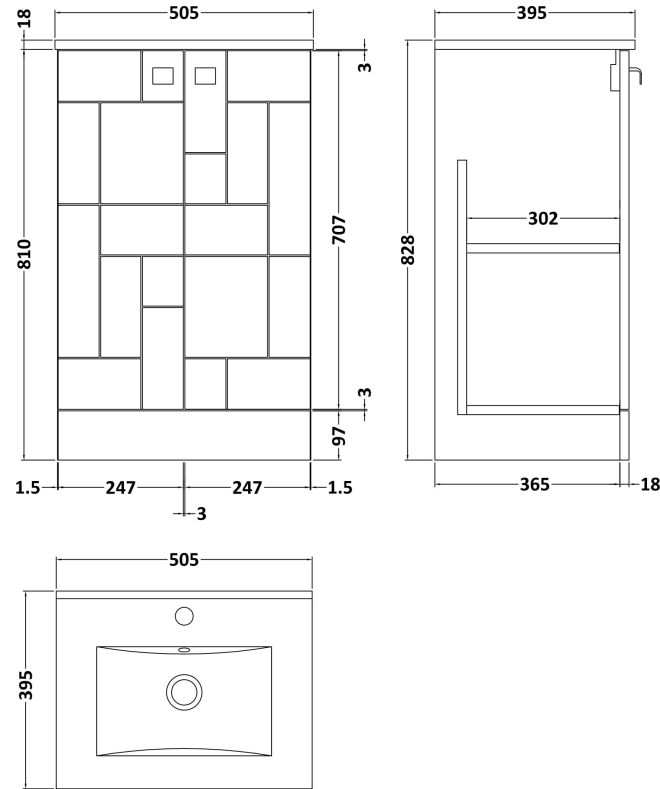

Sales Code: BLO203B

Description: 500 F/S 2-Door Unit & Basin 2

Packaging Details

Barcode: 5056211887836

Sales Code: MOF224A

Description: 500 F/S 2-Door Unit

Product Dimensions

Height (mm):	810
Width (mm):	500
Depth (mm):	383
Nett Weight (kg):	20.5

Packaging Dimensions

Height (mm):	830
Width (mm):	520
Depth (mm):	405
Gross Weight (kg):	21

Packaging Data

Box Colour:	Brown Cardboard Box
Box Qty:	1
Label Size:	100 x 50
Label Colour:	White Label
Label Qty:	2

Sales Code: NVM001

Description: 500mm Minimalist Basin 1Th

Product Dimensions

Height (mm):	170
Width (mm):	500
Depth (mm):	390
Nett Weight (kg):	9

Packaging Dimensions

Height (mm):	400
Width (mm):	520
Depth (mm):	200
Gross Weight (kg):	9

Packaging Data

Box Colour:	Brown Cardboard Box
Box Qty:	1
Label Size:	105 x 50
Label Colour:	White Label
Label Qty:	1

Outer Box Dimensions (If Applicable)

Height (mm):	
Width (mm):	
Depth (mm):	
Gross Weight (kg):	
Barcode:	5055275828670