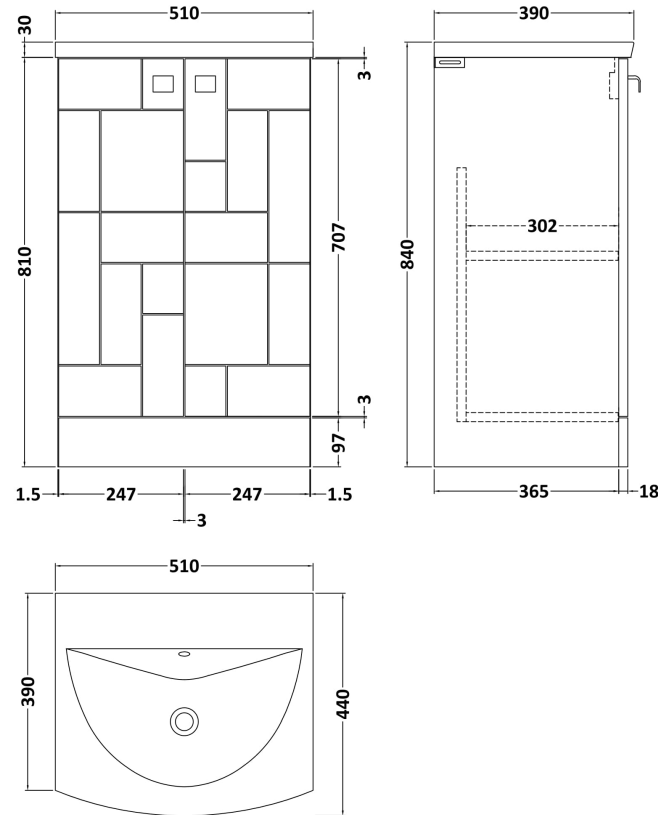

Sales Code: BLO203G

Description: 500 F/S 2-Door Unit & Basin 4

Packaging Details

Barcode: 5056462621586

Sales Code: NVM042

Description: 500 Curved Basin 1Th

Product Dimensions

Height (mm):	160
Width (mm):	510
Depth (mm):	440
Nett Weight (kg):	9

Packaging Dimensions

Height (mm):	190
Width (mm):	530
Depth (mm):	415
Gross Weight (kg):	9.5

Packaging Data

Box Colour:	Brown Cardboard Box - Printed
Box Qty:	1
Label Size:	100 x 50
Label Colour:	White Label
Label Qty:	2

Outer Box Dimensions (If Applicable)

Height (mm):	
Width (mm):	
Depth (mm):	
Gross Weight (kg):	
Barcode:	5056462620985

Product Details

Country of Origin:	China
Fitting Instruction:	No
Certification: CE & UKCA:	No WRAS: N/A WRAS No: N/A
Product Material:	Vitreous China
Fixing Supplied:	No

Sales Code: MOF224A

Description: 500 F/S 2-Door Unit

Product Dimensions

Height (mm):	810
Width (mm):	500
Depth (mm):	383
Nett Weight (kg):	20.5

Packaging Dimensions

Height (mm):	830
Width (mm):	520
Depth (mm):	405
Gross Weight (kg):	21