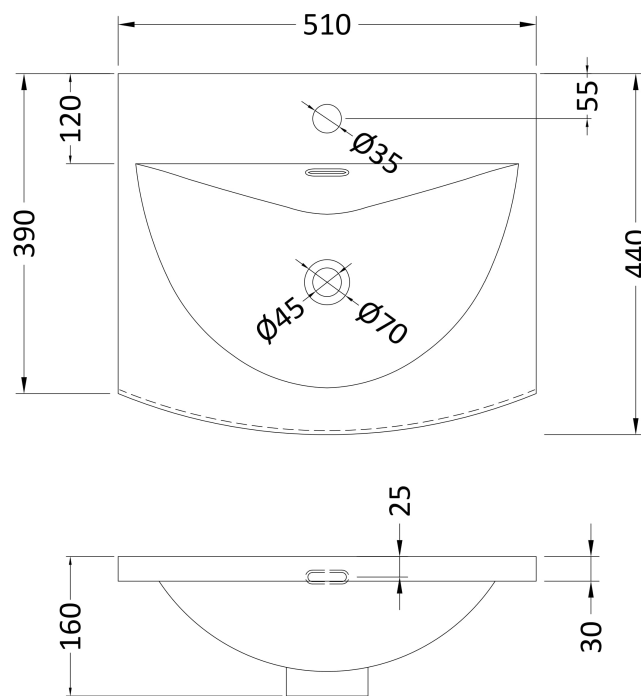

Sales Code: BLO203G

Description: 500 F/S 2-Door Unit & Basin 4

Packaging Details

Barcode: 5056462621586

Sales Code: NVM042

Description: 500 Curved Basin 1Th

Product Dimensions

Height (mm):	160
Width (mm):	510
Depth (mm):	440
Nett Weight (kg):	9

Packaging Dimensions

Height (mm):	190
Width (mm):	530
Depth (mm):	415
Gross Weight (kg):	9.5

Packaging Data

Box Colour:	Brown Cardboard Box - Printed
Box Qty:	1
Label Size:	100 x 50
Label Colour:	White Label
Label Qty:	2

Outer Box Dimensions (If Applicable)

Height (mm):	
Width (mm):	
Depth (mm):	
Gross Weight (kg):	
Barcode:	5056462620985

Product Details

Country of Origin:	China
Fitting Instruction:	No
Certification: CE & UKCA:	No WRAS: N/A WRAS No: N/A
Product Material:	Vitreous China
Fixing Supplied:	No

Sales Code: MOF224A

Description: 500 F/S 2-Door Unit

Product Dimensions

Height (mm):	810
Width (mm):	500
Depth (mm):	383
Nett Weight (kg):	20.5

Packaging Dimensions

Height (mm):	830
Width (mm):	520
Depth (mm):	405
Gross Weight (kg):	21