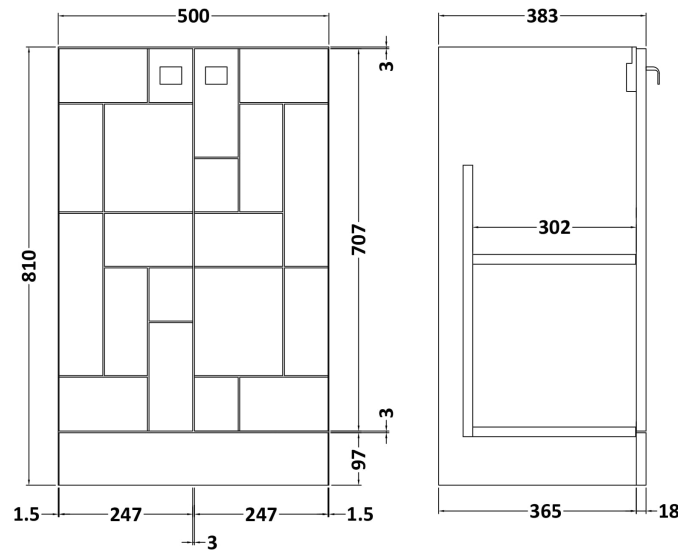

Packaging Dimensions

Height (mm):	190
Width (mm):	530
Depth (mm):	415
Gross Weight (kg):	9.5

Packaging Data

Box Colour:	Brown Cardboard Box - Printed
Box Qty:	1
Label Size:	100 x 50
Label Colour:	White Label
Label Qty:	2

Outer Box Dimensions (If Applicable)

Height (mm):	
Width (mm):	
Depth (mm):	
Gross Weight (kg):	
Barcode:	5056462620985

Product Details

Country of Origin:	China
Fitting Instruction:	No
Certification: CE & UKCA:	No WRAS: N/A WRAS No: N/A
Product Material:	Vitreous China
Fixing Supplied:	No

Sales Code: MOF224A

Description: 500 F/S 2-Door Unit

Product Dimensions

Height (mm):	810
Width (mm):	500
Depth (mm):	383
Nett Weight (kg):	20.5

Packaging Dimensions

Height (mm):	830
Width (mm):	520
Depth (mm):	405
Gross Weight (kg):	21

Packaging Data

Box Colour:	Brown Cardboard Box
Box Qty:	1
Label Size:	100 x 50
Label Colour:	White Label
Label Qty:	2

Outer Box Dimensions (If Applicable)

Height (mm):	
Width (mm):	
Depth (mm):	
Gross Weight (kg):	
Barcode:	5056211891734