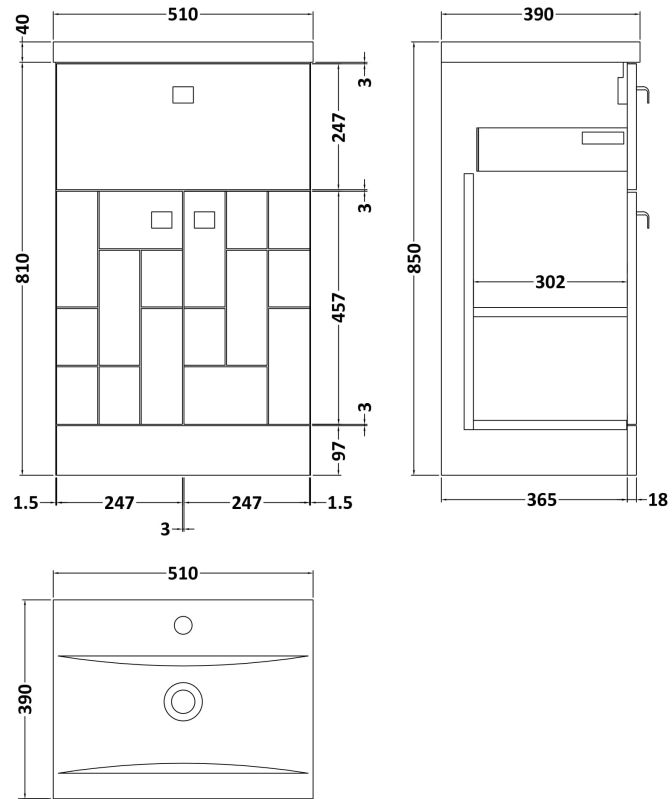

Sales Code: BLO204A

Description: 500 F/S 2-Door/Drawer Unit & Basin 1

Packaging Details

Barcode: 5056211891062