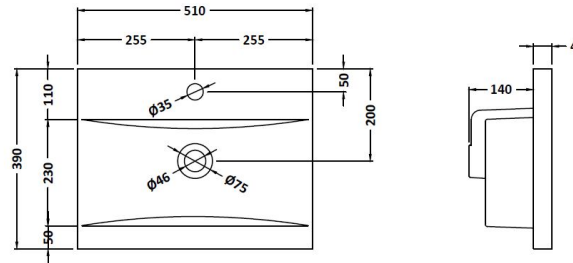

### Product Dimensions

Height (mm):	810
Width (mm):	500
Depth (mm):	383
Nett Weight (kg):	22

### Packaging Dimensions

Height (mm):	830
Width (mm):	520
Depth (mm):	405
Gross Weight (kg):	22.5

### Outer Box Dimensions (If Applicable)

Height (mm):	
Width (mm):	
Depth (mm):	
Gross Weight (kg):	
Barcode:	5056211891765

### Product Dimensions

Height (mm):	180
Width (mm):	510
Depth (mm):	390
Nett Weight (kg):	10.54