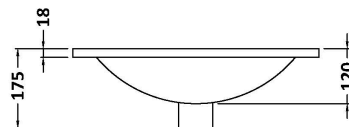

Packaging Dimensions

Height (mm):	830
Width (mm):	520
Depth (mm):	405
Gross Weight (kg):	22.5

Packaging Data

Box Colour:	Brown Cardboard Box
Box Qty:	1
Label Size:	100 x 50
Label Colour:	White Label
Label Qty:	2

Outer Box Dimensions (If Applicable)

Height (mm):	
Width (mm):	
Depth (mm):	
Gross Weight (kg):	
Barcode:	5056211891765

Product Details

Country of Origin:	China
Fitting Instruction:	No
CE & UKCA:	N/A
FSC Certified Materials:	Yes
Colour:	Satin Grey
Construction Method:	Cam & Wood Dowel
Construction Type:	Rigid
Cabinet Finish:	MFC Painted Matt
Fascia Finish:	Mdf Painted Matt
Cabinet Thickness (mm):	18
Fascia Thickness (mm):	18
Drawer Included:	Yes
Drawer Type:	80mm High Metal S/C Inc Galler
No of Shelves:	1
Hinge Type:	95 Degree Clip-On Soft Close
Hinge Included:	Yes, Supplied
Adjustable Legs:	No, Not Required
Fixings Included:	Yes
Handle Style:	Modern
Waste Shroud:	No
Handle Included:	Yes, Supplied
Handle Type:	Drop

Sales Code: NVM001

Description: 500mm Minimalist Basin 1Th

Product Dimensions

Height (mm):	170
Width (mm):	500
Depth (mm):	390
Nett Weight (kg):	9

Packaging Dimensions

Height (mm):	400
Width (mm):	520
Depth (mm):	200
Gross Weight (kg):	9

Packaging Data

Box Colour:	Brown Cardboard Box
Box Qty:	1
Label Size:	105 x 50
Label Colour:	White Label
Label Qty:	1

Outer Box Dimensions (If Applicable)

Height (mm):	
Width (mm):	
Depth (mm):	
Gross Weight (kg):	
Barcode:	5055275828670