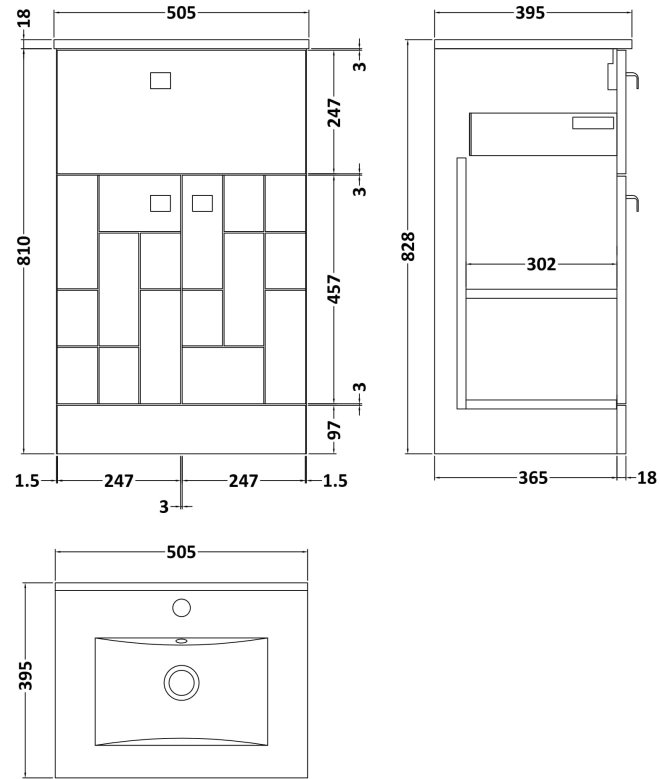

Sales Code: BLO204B

Description: 500 F/S 2-Door/Drawer Unit & Basin 2

Packaging Details

Barcode: 5056211887805

Sales Code: MOF204A

Description: 500 F/S 2-Door/Drawer Unit

Product Dimensions

Height (mm):	810
Width (mm):	500
Depth (mm):	383
Nett Weight (kg):	22

Packaging Dimensions

Height (mm):	830
Width (mm):	520
Depth (mm):	405
Gross Weight (kg):	22.5

Packaging Data

Box Colour:	Brown Cardboard Box
Box Qty:	1
Label Size:	100 x 50
Label Colour:	White Label
Label Qty:	2

Sales Code: NVM001

Description: 500mm Minimalist Basin 1Th

Product Dimensions

Height (mm):	170
Width (mm):	500
Depth (mm):	390
Nett Weight (kg):	9

Packaging Dimensions

Height (mm):	400
Width (mm):	520
Depth (mm):	200
Gross Weight (kg):	9

Packaging Data

Box Colour:	Brown Cardboard Box
Box Qty:	1
Label Size:	105 x 50
Label Colour:	White Label
Label Qty:	1

Outer Box Dimensions (If Applicable)

Height (mm):	
Width (mm):	
Depth (mm):	
Gross Weight (kg):	
Barcode:	5055275828670