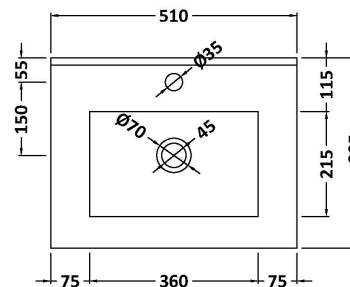

Packaging Dimensions

Height (mm):	830
Width (mm):	520
Depth (mm):	405
Gross Weight (kg):	22.5

Packaging Data

Box Colour:	Brown Cardboard Box
Box Qty:	1
Label Size:	100 x 50
Label Colour:	White Label
Label Qty:	2

Outer Box Dimensions (If Applicable)

Height (mm):	
Width (mm):	
Depth (mm):	
Gross Weight (kg):	
Barcode:	5056211891765

Product Details

Country of Origin:	China
Fitting Instruction:	No
CE & UKCA:	N/A
FSC Certified Materials:	Yes
Colour:	Satin Grey
Construction Method:	Cam & Wood Dowel
Construction Type:	Rigid
Cabinet Finish:	MFC Painted Matt
Fascia Finish:	Mdf Painted Matt
Cabinet Thickness (mm):	18
Fascia Thickness (mm):	18
Drawer Included:	Yes
Drawer Type:	80mm High Metal S/C Inc Galler
No of Shelves:	1
Hinge Type:	95 Degree Clip-On Soft Close
Hinge Included:	Yes, Supplied
Adjustable Legs:	No, Not Required
Fixings Included:	Yes
Handle Style:	Modern
Waste Shroud:	No
Handle Included:	Yes, Supplied
Handle Type:	Drop

Sales Code: NVM001

Description: 500mm Minimalist Basin 1Th

Product Dimensions

Height (mm):	170
Width (mm):	500
Depth (mm):	390
Nett Weight (kg):	9

Packaging Dimensions

Height (mm):	400
Width (mm):	520
Depth (mm):	200
Gross Weight (kg):	9

Packaging Data

Box Colour:	Brown Cardboard Box
Box Qty:	1
Label Size:	105 x 50
Label Colour:	White Label
Label Qty:	1

Outer Box Dimensions (If Applicable)

Height (mm):	
Width (mm):	
Depth (mm):	
Gross Weight (kg):	
Barcode:	5055275828670