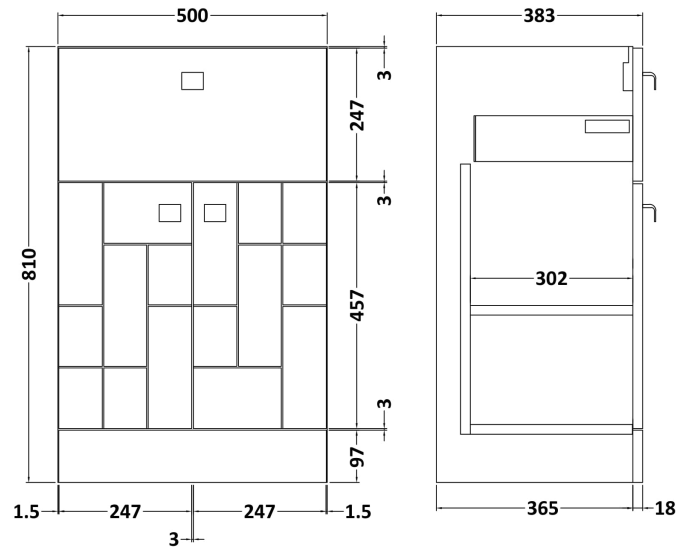

Sales Code: BLO204B

Description: 500 F/S 2-Door/Drawer Unit & Basin 2

Packaging Details

Barcode: 5056211887805

Sales Code: MOF204A

Description: 500 F/S 2-Door/Drawer Unit

Product Dimensions

Height (mm):	810
Width (mm):	500
Depth (mm):	383
Nett Weight (kg):	22

Packaging Dimensions

Height (mm):	830
Width (mm):	520
Depth (mm):	405
Gross Weight (kg):	22.5

Packaging Data

Box Colour:	Brown Cardboard Box
Box Qty:	1
Label Size:	100 x 50
Label Colour:	White Label
Label Qty:	2

Sales Code: NVM001

Description: 500mm Minimalist Basin 1Th

Product Dimensions

Height (mm):	170
Width (mm):	500
Depth (mm):	390
Nett Weight (kg):	9

Packaging Dimensions

Height (mm):	400
Width (mm):	520
Depth (mm):	200
Gross Weight (kg):	9

Packaging Data

Box Colour:	Brown Cardboard Box
Box Qty:	1
Label Size:	105 x 50
Label Colour:	White Label
Label Qty:	1

Outer Box Dimensions (If Applicable)

Height (mm):	
Width (mm):	
Depth (mm):	
Gross Weight (kg):	
Barcode:	5055275828670