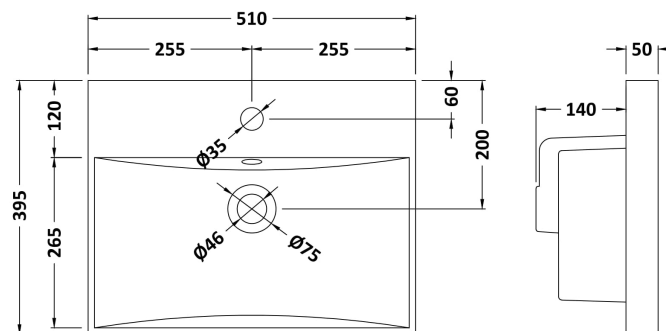

Packaging Dimensions

Height (mm):	830
Width (mm):	520
Depth (mm):	405
Gross Weight (kg):	22.5

Packaging Data

Box Colour:	Brown Cardboard Box
Box Qty:	1
Label Size:	100 x 50
Label Colour:	White Label
Label Qty:	2

Outer Box Dimensions (If Applicable)

Height (mm):	
Width (mm):	
Depth (mm):	
Gross Weight (kg):	
Barcode:	5056211891765

Product Details

Country of Origin:	China
Fitting Instruction:	No
CE & UKCA:	N/A
FSC Certified Materials:	Yes
Colour:	Satin Grey
Construction Method:	Cam & Wood Dowel
Construction Type:	Rigid
Cabinet Finish:	MFC Painted Matt
Fascia Finish:	Mdf Painted Matt
Cabinet Thickness (mm):	18
Fascia Thickness (mm):	18
Drawer Included:	Yes
Drawer Type:	80mm High Metal S/C Inc Galler
No of Shelves:	1
Hinge Type:	95 Degree Clip-On Soft Close
Hinge Included:	Yes, Supplied
Adjustable Legs:	No, Not Required
Fixings Included:	Yes
Handle Style:	Modern
Waste Shroud:	No
Handle Included:	Yes, Supplied
Handle Type:	Drop

Sales Code: NVM032

Description: 500 Thin Edged Basin 1Th

Product Dimensions

Height (mm):	170
Width (mm):	510
Depth (mm):	395
Nett Weight (kg):	9.5

Packaging Dimensions

Height (mm):	190
Width (mm):	530
Depth (mm):	415
Gross Weight (kg):	10

Packaging Data

Box Colour:	Brown Cardboard Box - Printed
Box Qty:	1
Label Size:	100 x 50
Label Colour:	White Label
Label Qty:	2

Outer Box Dimensions (If Applicable)

Height (mm):	
Width (mm):	
Depth (mm):	
Gross Weight (kg):	
Barcode:	5056211853411