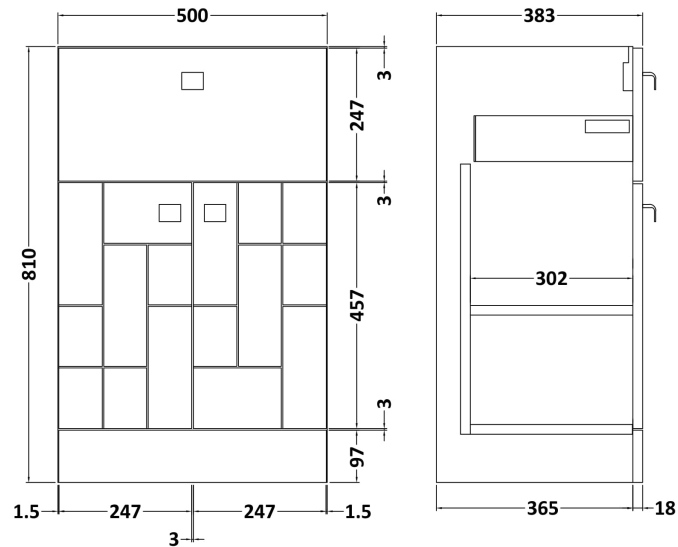

Sales Code: BLO204D

Description: 500 F/S 2-Door/Drawer Unit & Basin 3

Packaging Details

Barcode: 5056211891925

Sales Code: MOF204A

Description: 500 F/S 2-Door/Drawer Unit

Product Dimensions

Height (mm):	810
Width (mm):	500
Depth (mm):	383
Nett Weight (kg):	22

Packaging Dimensions

Height (mm):	830
Width (mm):	520
Depth (mm):	405
Gross Weight (kg):	22.5

Packaging Data

Box Colour:	Brown Cardboard Box
Box Qty:	1
Label Size:	100 x 50
Label Colour:	White Label
Label Qty:	2

Sales Code: NVM032

Description: 500 Thin Edged Basin 1Th

Product Dimensions

Height (mm):	170
Width (mm):	510
Depth (mm):	395
Nett Weight (kg):	9.5

Packaging Dimensions

Height (mm):	190
Width (mm):	530
Depth (mm):	415
Gross Weight (kg):	10

Packaging Data

Box Colour:	Brown Cardboard Box - Printed
Box Qty:	1
Label Size:	100 x 50
Label Colour:	White Label
Label Qty:	2

Outer Box Dimensions (If Applicable)

Height (mm):	
Width (mm):	
Depth (mm):	
Gross Weight (kg):	
Barcode:	5056211853411