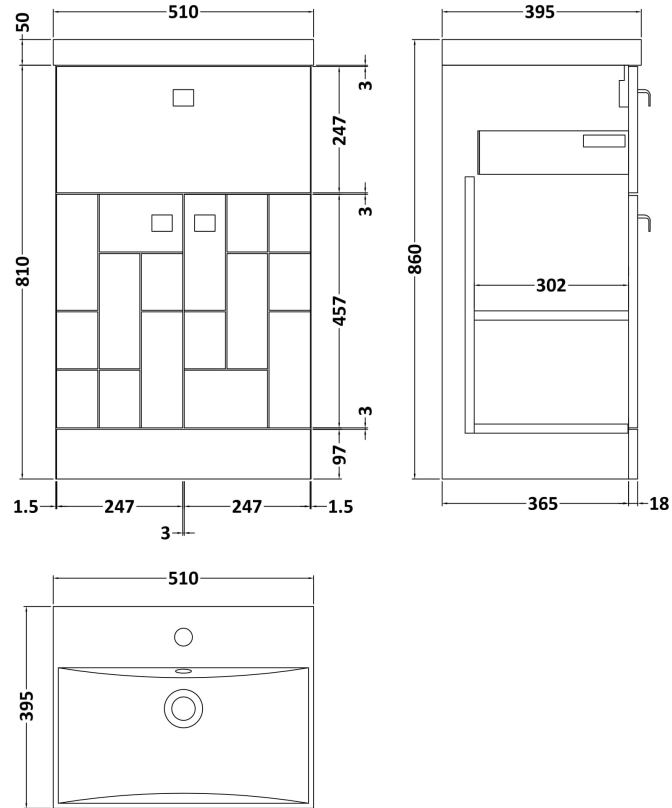

Sales Code: BLO204D

Description: 500 F/S 2-Door/Drawer Unit & Basin 3

Packaging Details

Barcode: 5056211891925

Sales Code: MOF204A

Description: 500 F/S 2-Door/Drawer Unit

Product Dimensions

Height (mm):	810
Width (mm):	500
Depth (mm):	383
Nett Weight (kg):	22

Packaging Dimensions

Height (mm):	830
Width (mm):	520
Depth (mm):	405
Gross Weight (kg):	22.5

Packaging Data

Box Colour:	Brown Cardboard Box
Box Qty:	1
Label Size:	100 x 50
Label Colour:	White Label
Label Qty:	2

Sales Code: NVM032

Description: 500 Thin Edged Basin 1Th

Product Dimensions

Height (mm):	170
Width (mm):	510
Depth (mm):	395
Nett Weight (kg):	9.5

Packaging Dimensions

Height (mm):	190
Width (mm):	530
Depth (mm):	415
Gross Weight (kg):	10

Packaging Data

Box Colour:	Brown Cardboard Box - Printed
Box Qty:	1
Label Size:	100 x 50
Label Colour:	White Label
Label Qty:	2

Outer Box Dimensions (If Applicable)

Height (mm):	
Width (mm):	
Depth (mm):	
Gross Weight (kg):	
Barcode:	5056211853411