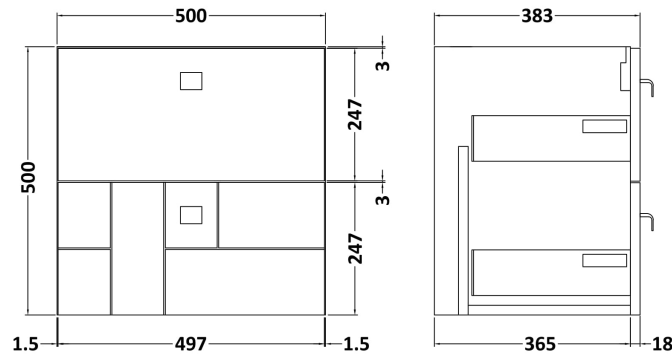

Sales Code: BLO205A

Description: 500 W/H 2-Drawer Unit & Basin 1

Packaging Details

Barcode: 5056211891031

Sales Code: MOF292A

Description: 500 W/H 2-Drawer Unit

Product Dimensions

Height (mm):	500
Width (mm):	500
Depth (mm):	383
Nett Weight (kg):	17.8

Packaging Dimensions

Height (mm):	520
Width (mm):	520
Depth (mm):	405
Gross Weight (kg):	18.3

Packaging Data

Box Colour:	Brown Cardboard Box
Box Qty:	1
Label Size:	150 x 100
Label Colour:	White Label
Label Qty:	2

Sales Code: NVM012

Description: 500 Mid-Edged Basin 1 Th

Product Dimensions

Height (mm):	180
Width (mm):	510
Depth (mm):	390
Nett Weight (kg):	10.54

Packaging Dimensions

Height (mm):	210
Width (mm):	410
Depth (mm):	530
Gross Weight (kg):	10.54

Packaging Data

Box Colour:	Brown Cardboard Box - Printed
Box Qty:	1
Label Size:	100 x 50
Label Colour:	White Label
Label Qty:	2

Outer Box Dimensions (If Applicable)

Height (mm):	
Width (mm):	
Depth (mm):	
Gross Weight (kg):	
Barcode:	5055369043446