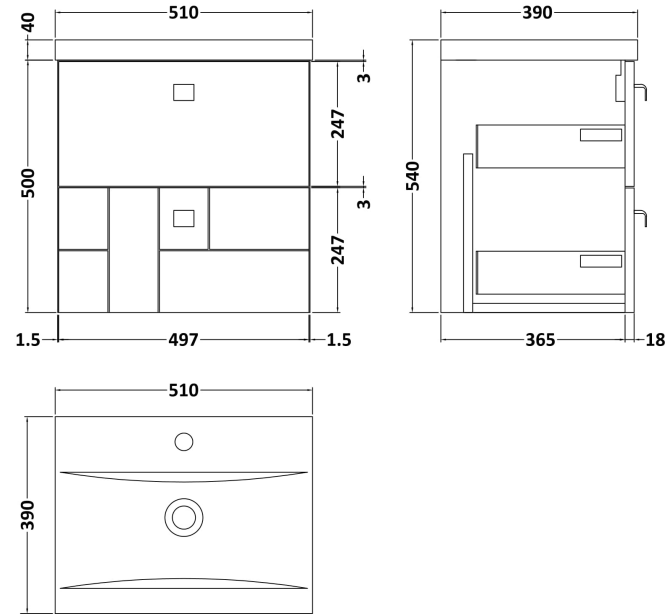

Sales Code: BLO205A

Description: 500 W/H 2-Drawer Unit & Basin 1

Packaging Details

Barcode: 5056211891031

Sales Code: MOF292A

Description: 500 W/H 2-Drawer Unit

Product Dimensions

Height (mm):	500
Width (mm):	500
Depth (mm):	383
Nett Weight (kg):	17.8

Packaging Dimensions

Height (mm):	520
Width (mm):	520
Depth (mm):	405
Gross Weight (kg):	18.3

Packaging Data

Box Colour:	Brown Cardboard Box
Box Qty:	1
Label Size:	150 x 100
Label Colour:	White Label
Label Qty:	2

Sales Code: NVM012

Description: 500 Mid-Edged Basin 1 Th

Product Dimensions

Height (mm):	180
Width (mm):	510
Depth (mm):	390
Nett Weight (kg):	10.54

Packaging Dimensions

Height (mm):	210
Width (mm):	410
Depth (mm):	530
Gross Weight (kg):	10.54

Packaging Data

Box Colour:	Brown Cardboard Box - Printed
Box Qty:	1
Label Size:	100 x 50
Label Colour:	White Label
Label Qty:	2

Outer Box Dimensions (If Applicable)

Height (mm):	
Width (mm):	
Depth (mm):	
Gross Weight (kg):	
Barcode:	5055369043446