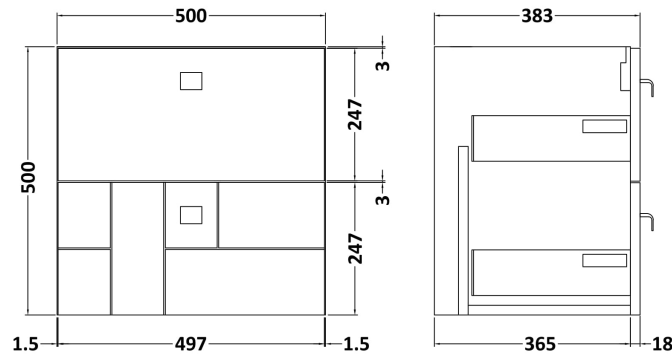

**Sales Code:** BLO205B

**Description:** 500 W/H 2-Drawer Unit & Basin 2

**Packaging Details**

Barcode: 5056211887775

Sales Code: MOF292A

Description: 500 W/H 2-Drawer Unit

**Product Dimensions**

Height (mm):	500
Width (mm):	500
Depth (mm):	383
Nett Weight (kg):	17.8

**Packaging Dimensions**

Height (mm):	520
Width (mm):	520
Depth (mm):	405
Gross Weight (kg):	18.3

**Packaging Data**

Box Colour:	Brown Cardboard Box
Box Qty:	1
Label Size:	150 x 100
Label Colour:	White Label
Label Qty:	2

### Product Dimensions

Height (mm):	170
Width (mm):	500
Depth (mm):	390
Nett Weight (kg):	9

### Packaging Dimensions

Height (mm):	400
Width (mm):	520
Depth (mm):	200
Gross Weight (kg):	9