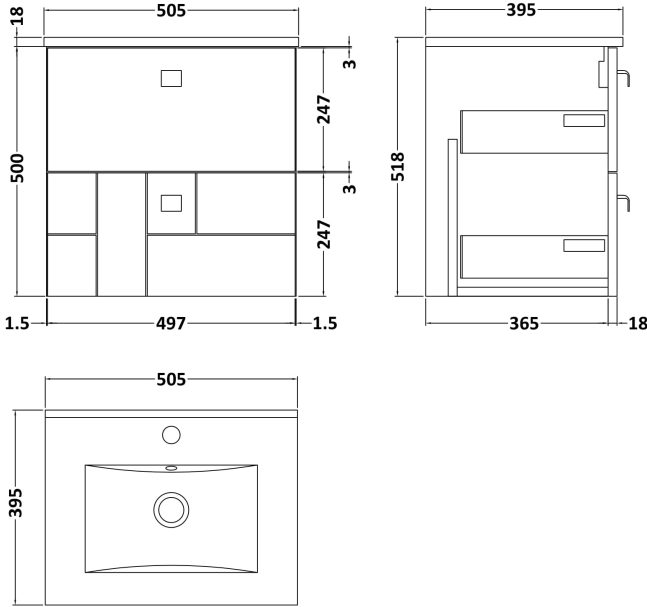

**Sales Code:** BLO205B

**Description:** 500 W/H 2-Drawer Unit & Basin 2

**Packaging Details**

Barcode: 5056211887775

Sales Code: MOF292A

Description: 500 W/H 2-Drawer Unit

**Product Dimensions**

Height (mm):	500
Width (mm):	500
Depth (mm):	383
Nett Weight (kg):	17.8

**Packaging Dimensions**

Height (mm):	520
Width (mm):	520
Depth (mm):	405
Gross Weight (kg):	18.3

**Packaging Data**

Box Colour:	Brown Cardboard Box
Box Qty:	1
Label Size:	150 x 100
Label Colour:	White Label
Label Qty:	2

### Product Dimensions

Height (mm):	170
Width (mm):	500
Depth (mm):	390
Nett Weight (kg):	9

### Packaging Dimensions

Height (mm):	400
Width (mm):	520
Depth (mm):	200
Gross Weight (kg):	9