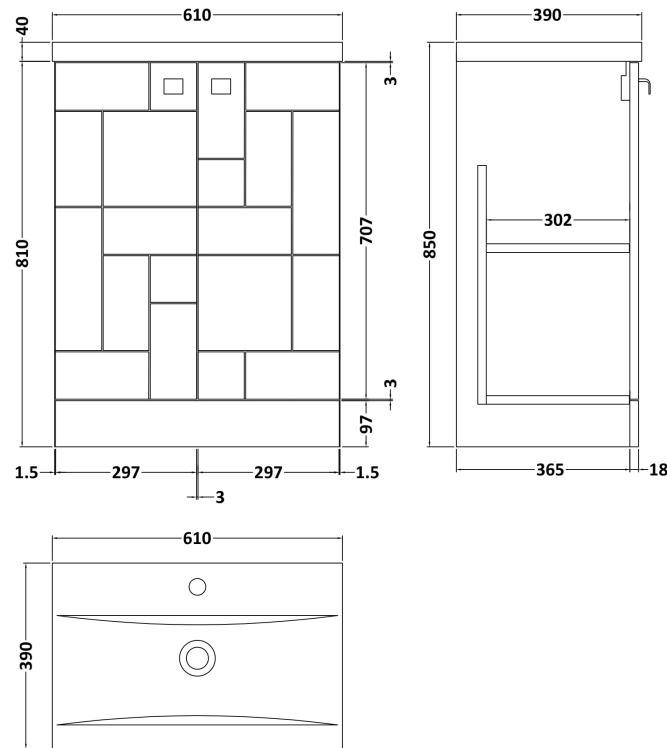

Sales Code: BLO206A

Description: 600 F/S 2-Door Unit & Basin 1

Packaging Details

Barcode: 5056211890997

Sales Code: MOF226A

Description: 600 F/S 2-Door Unit

Product Dimensions

Height (mm):	810
Width (mm):	600
Depth (mm):	383
Nett Weight (kg):	24.7

Packaging Dimensions

Height (mm):	830
Width (mm):	620
Depth (mm):	405
Gross Weight (kg):	25.2

Packaging Data

Box Colour:	Brown Cardboard Box
Box Qty:	1
Label Size:	100 x 50
Label Colour:	White Label
Label Qty:	2

Sales Code: NVM013

Description: 600 Mid-Edged Basin 1 Th

Product Dimensions

Height (mm):	180
Width (mm):	610
Depth (mm):	390
Nett Weight (kg):	11

Packaging Dimensions

Height (mm):	200
Width (mm):	410
Depth (mm):	630
Gross Weight (kg):	11

Packaging Data

Box Colour:	Brown Cardboard Box - Printed
Box Qty:	1
Label Size:	100 x 50
Label Colour:	White Label
Label Qty:	2

Outer Box Dimensions (If Applicable)

Height (mm):	
Width (mm):	
Depth (mm):	
Gross Weight (kg):	
Barcode:	5055369043415