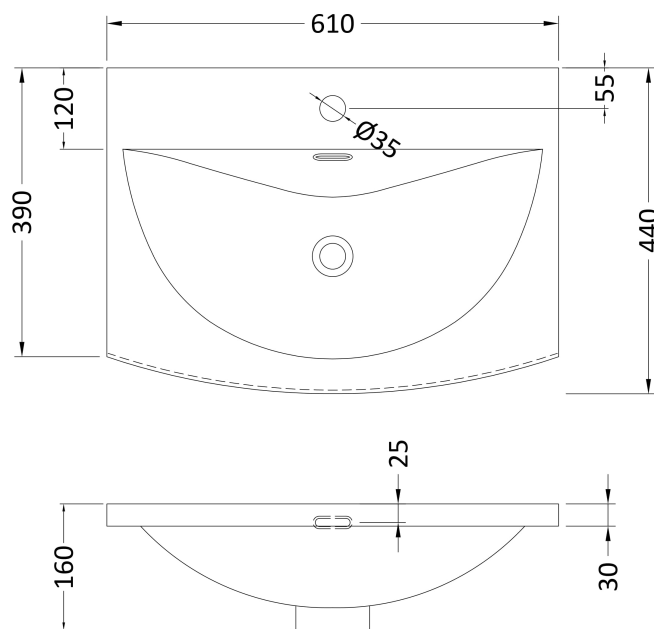

### Product Dimensions

Height (mm):	160
Width (mm):	610
Depth (mm):	440
Nett Weight (kg):	11

### Packaging Dimensions

Height (mm):	190
Width (mm):	630
Depth (mm):	415
Gross Weight (kg):	11.5

### Product Dimensions

Height (mm):	810
Width (mm):	600
Depth (mm):	383
Nett Weight (kg):	24.7

### Packaging Dimensions

Height (mm):	830
Width (mm):	620
Depth (mm):	405
Gross Weight (kg):	25.2