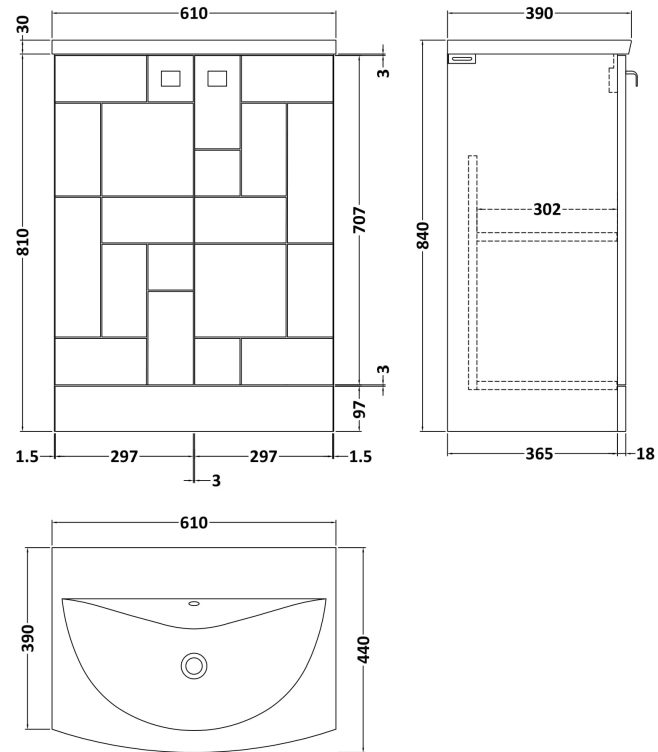

Sales Code: BLO206G

Description: 600 F/S 2-Door Unit & Basin 4

Packaging Details

Barcode: 5056462622187