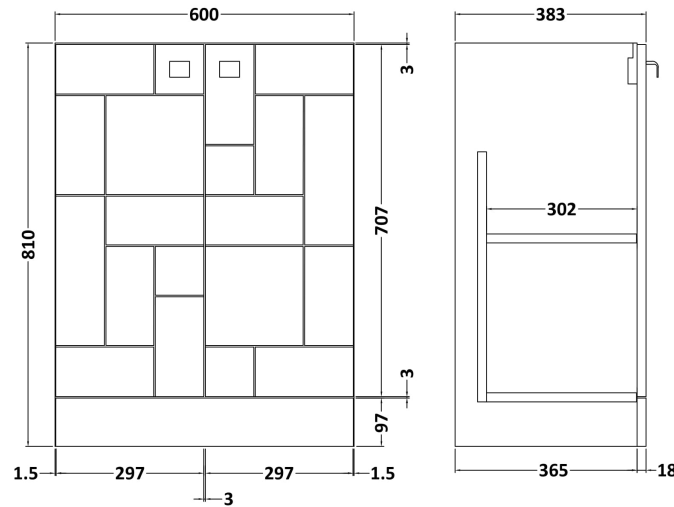

### Product Dimensions

Height (mm):	160
Width (mm):	610
Depth (mm):	440
Nett Weight (kg):	11

### Packaging Dimensions

Height (mm):	190
Width (mm):	630
Depth (mm):	415
Gross Weight (kg):	11.5

### Outer Box Dimensions (If Applicable)

Height (mm):	
Width (mm):	
Depth (mm):	
Gross Weight (kg):	
Barcode:	5056462620961

### Product Dimensions

Height (mm):	810
Width (mm):	600
Depth (mm):	383
Nett Weight (kg):	24.7