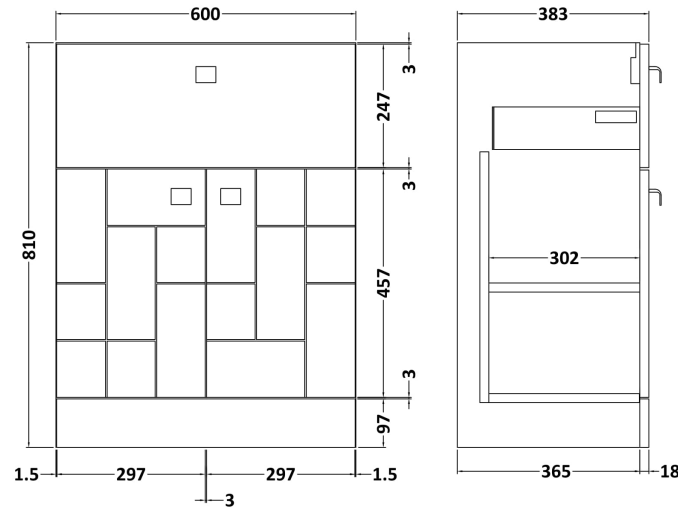

Sales Code: BLO301G

Description: 600 F/S 2-Door/Drawer Unit & Basin 4

Packaging Details

Barcode: 5056462622194

Sales Code: NVM043

Description: 600 Curved Basin 1Th

Product Dimensions

Height (mm):	160
Width (mm):	610
Depth (mm):	440
Nett Weight (kg):	11

Packaging Dimensions

Height (mm):	190
Width (mm):	630
Depth (mm):	415
Gross Weight (kg):	11.5

Packaging Data

Box Colour:	Brown Cardboard Box - Printed
Box Qty:	1
Label Size:	100 x 50
Label Colour:	White Label
Label Qty:	2

Outer Box Dimensions (If Applicable)

Height (mm):	
Width (mm):	
Depth (mm):	
Gross Weight (kg):	
Barcode:	5056462620961

Product Details

Country of Origin:	China
Fitting Instruction:	No
Certification:	CE: No WRAS: N/A WRAS No: N/A
Product Material:	Vitreous China
Fixing Supplied:	No

Sales Code: MOF303A

Description: 600 F/S 2-Door/Drawer Unit

Product Dimensions

Height (mm):	810
Width (mm):	600
Depth (mm):	383
Nett Weight (kg):	23

Packaging Dimensions

Height (mm):	885
Width (mm):	620
Depth (mm):	405
Gross Weight (kg):	23.5