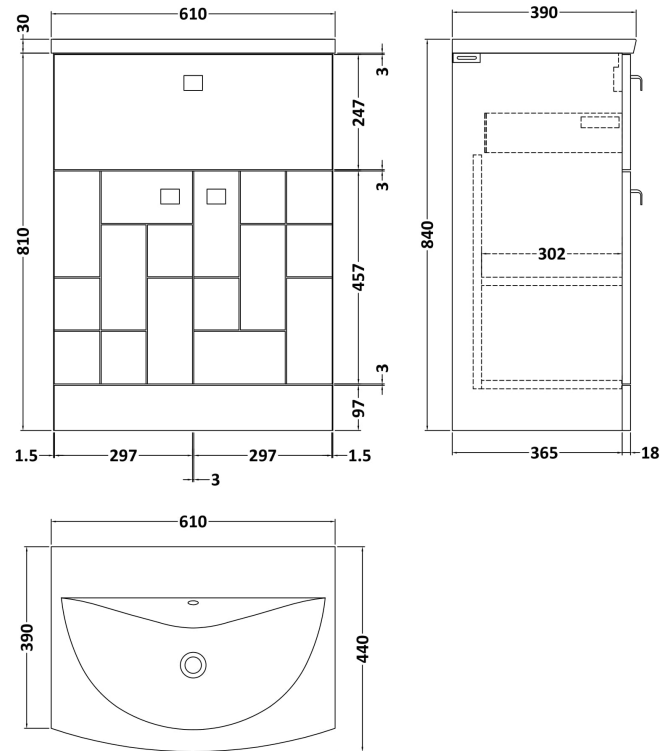

Sales Code: BLO301G

Description: 600 F/S 2-Door/Drawer Unit & Basin 4

Packaging Details

Barcode: 5056462622194

Sales Code: NVM043

Description: 600 Curved Basin 1Th

Product Dimensions

Height (mm):	160
Width (mm):	610
Depth (mm):	440
Nett Weight (kg):	11

Packaging Dimensions

Height (mm):	190
Width (mm):	630
Depth (mm):	415
Gross Weight (kg):	11.5

Packaging Data

Box Colour:	Brown Cardboard Box - Printed
Box Qty:	1
Label Size:	100 x 50
Label Colour:	White Label
Label Qty:	2

Outer Box Dimensions (If Applicable)

Height (mm):	
Width (mm):	
Depth (mm):	
Gross Weight (kg):	
Barcode:	5056462620961

Product Details

Country of Origin:	China
Fitting Instruction:	No
Certification:	CE: No WRAS: N/A WRAS No: N/A
Product Material:	Vitreous China
Fixing Supplied:	No

Packaging Data

Box Colour:	Brown Cardboard Box
Box Qty:	1
Label Size:	100 x 50
Label Colour:	White Label
Label Qty:	2

Outer Box Dimensions (If Applicable)

Height (mm):	
Width (mm):	
Depth (mm):	
Gross Weight (kg):	
Barcode:	5056211884224