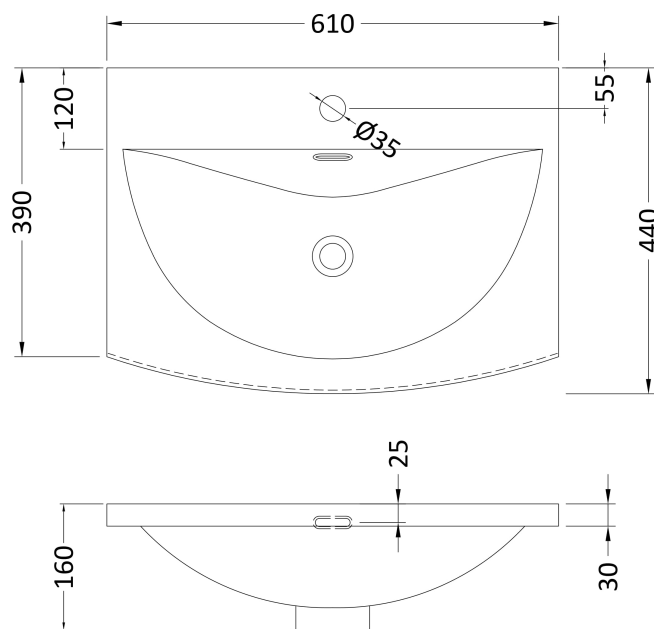

Sales Code: BLO301G

Description: 600 F/S 2-Door/Drawer Unit & Basin 4

Packaging Details

Barcode: 5056462622194

Sales Code: NVM043

Description: 600 Curved Basin 1Th

Product Dimensions

Height (mm):	160
Width (mm):	610
Depth (mm):	440
Nett Weight (kg):	11

Packaging Dimensions

Height (mm):	190
Width (mm):	630
Depth (mm):	415
Gross Weight (kg):	11.5

Packaging Data

Box Colour:	Brown Cardboard Box - Printed
Box Qty:	1
Label Size:	100 x 50
Label Colour:	White Label
Label Qty:	2

Outer Box Dimensions (If Applicable)

Height (mm):	
Width (mm):	
Depth (mm):	
Gross Weight (kg):	
Barcode:	5056462620961

Product Details

Country of Origin:	China
Fitting Instruction:	No
Certification:	CE: No WRAS: N/A WRAS No: N/A
Product Material:	Vitreous China
Fixing Supplied:	No

Sales Code: MOF303A

Description: 600 F/S 2-Door/Drawer Unit

Product Dimensions

Height (mm):	810
Width (mm):	600
Depth (mm):	383
Nett Weight (kg):	23

Packaging Dimensions

Height (mm):	885
Width (mm):	620
Depth (mm):	405
Gross Weight (kg):	23.5