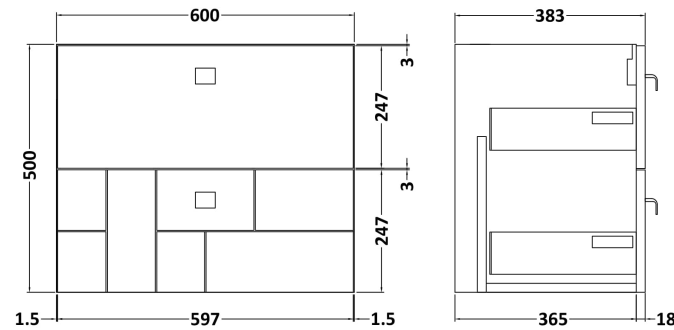

Sales Code: BLO302A

Description: 600 W/H 2-Drawer Unit & Basin 1

Packaging Details

Barcode: 5056211891123

Sales Code: MOF393A

Description: 600 W/H 2-Drawer Unit

Product Dimensions

Height (mm):	500
Width (mm):	600
Depth (mm):	383
Nett Weight (kg):	21.5

Packaging Dimensions

Height (mm):	560
Width (mm):	620
Depth (mm):	405
Gross Weight (kg):	22

Packaging Data

Box Colour:	Brown Cardboard Box
Box Qty:	1
Label Size:	150 x 100
Label Colour:	White Label
Label Qty:	2

Sales Code: NVM013

Description: 600 Mid-Edged Basin 1 Th

Product Dimensions

Height (mm):	180
Width (mm):	610
Depth (mm):	390
Nett Weight (kg):	11

Packaging Dimensions

Height (mm):	200
Width (mm):	410
Depth (mm):	630
Gross Weight (kg):	11

Packaging Data

Box Colour:	Brown Cardboard Box - Printed
Box Qty:	1
Label Size:	100 x 50
Label Colour:	White Label
Label Qty:	2

Outer Box Dimensions (If Applicable)

Height (mm):	
Width (mm):	
Depth (mm):	
Gross Weight (kg):	
Barcode:	5055369043415