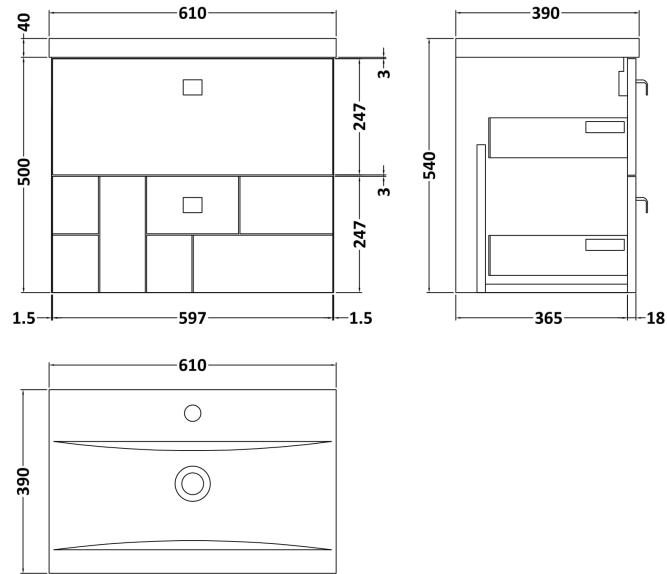

Sales Code: BLO302A

Description: 600 W/H 2-Drawer Unit & Basin 1

Packaging Details

Barcode: 5056211891123

Sales Code: MOF393A

Description: 600 W/H 2-Drawer Unit

Product Dimensions

Height (mm):	500
Width (mm):	600
Depth (mm):	383
Nett Weight (kg):	21.5

Packaging Dimensions

Height (mm):	560
Width (mm):	620
Depth (mm):	405
Gross Weight (kg):	22

Packaging Data

Box Colour:	Brown Cardboard Box
Box Qty:	1
Label Size:	150 x 100
Label Colour:	White Label
Label Qty:	2

Sales Code: NVM013

Description: 600 Mid-Edged Basin 1 Th

Product Dimensions

Height (mm):	180
Width (mm):	610
Depth (mm):	390
Nett Weight (kg):	11

Packaging Dimensions

Height (mm):	200
Width (mm):	410
Depth (mm):	630
Gross Weight (kg):	11

Packaging Data

Box Colour:	Brown Cardboard Box - Printed
Box Qty:	1
Label Size:	100 x 50
Label Colour:	White Label
Label Qty:	2

Outer Box Dimensions (If Applicable)

Height (mm):	
Width (mm):	
Depth (mm):	
Gross Weight (kg):	
Barcode:	5055369043415