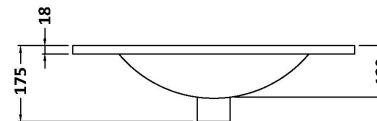

Packaging Dimensions

Height (mm):	560
Width (mm):	620
Depth (mm):	405
Gross Weight (kg):	22

Packaging Data

Box Colour:	Brown Cardboard Box
Box Qty:	1
Label Size:	150 x 100
Label Colour:	White Label
Label Qty:	2

Outer Box Dimensions (If Applicable)

Height (mm):	
Width (mm):	
Depth (mm):	
Gross Weight (kg):	
Barcode:	5056211884255

Product Details

Country of Origin:	China
Fitting Instruction:	No
CE & UKCA:	N/A
FSC Certified Materials:	Yes
Colour:	Satin Blue
Construction Method:	Cam & Wood Dowel
Construction Type:	Rigid
Cabinet Finish:	MFC Painted Matt
Fascia Finish:	Mdf Painted Matt
Cabinet Thickness (mm):	18
Fascia Thickness (mm):	18
Drawer Included:	Yes
Drawer Type:	80mm High Metal S/C Inc Galler
No of Shelves:	0
Hinge Type:	Not Applicable
Hinge Included:	Not Applicable
Adjustable Legs:	Not Applicable
Fixings Included:	Yes
Handle Style:	Modern
Waste Shroud:	Yes
Handle Included:	Yes, Supplied
Handle Type:	Drop

Sales Code: NVM003

Description: Minimalist Basin 600mm

Product Dimensions

Height (mm):	170
Width (mm):	600
Depth (mm):	390
Nett Weight (kg):	10.76

Packaging Dimensions

Height (mm):	200
Width (mm):	400
Depth (mm):	620
Gross Weight (kg):	10.76

Packaging Data

Box Colour:	Brown Cardboard Box - Printed
Box Qty:	1
Label Size:	100 x 50
Label Colour:	White Label
Label Qty:	2

Outer Box Dimensions (If Applicable)

Height (mm):	
Width (mm):	
Depth (mm):	
Gross Weight (kg):	
Barcode:	5055146194668