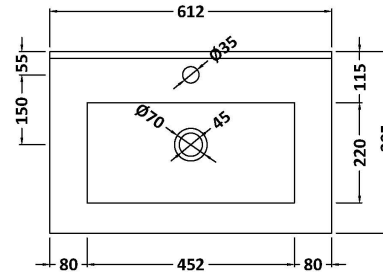

Packaging Dimensions

Height (mm):	560
Width (mm):	620
Depth (mm):	405
Gross Weight (kg):	22

Packaging Data

Box Colour:	Brown Cardboard Box
Box Qty:	1
Label Size:	150 x 100
Label Colour:	White Label
Label Qty:	2

Outer Box Dimensions (If Applicable)

Height (mm):	
Width (mm):	
Depth (mm):	
Gross Weight (kg):	
Barcode:	5056211884255

Product Details

Country of Origin:	China
Fitting Instruction:	No
CE & UKCA:	N/A
FSC Certified Materials:	Yes
Colour:	Satin Blue
Construction Method:	Cam & Wood Dowel
Construction Type:	Rigid
Cabinet Finish:	MFC Painted Matt
Fascia Finish:	Mdf Painted Matt
Cabinet Thickness (mm):	18
Fascia Thickness (mm):	18
Drawer Included:	Yes
Drawer Type:	80mm High Metal S/C Inc Galler
No of Shelves:	0
Hinge Type:	Not Applicable
Hinge Included:	Not Applicable
Adjustable Legs:	Not Applicable
Fixings Included:	Yes
Handle Style:	Modern
Waste Shroud:	Yes
Handle Included:	Yes, Supplied
Handle Type:	Drop

Sales Code: NVM003

Description: Minimalist Basin 600mm

Product Dimensions

Height (mm):	170
Width (mm):	600
Depth (mm):	390
Nett Weight (kg):	10.76

Packaging Dimensions

Height (mm):	200
Width (mm):	400
Depth (mm):	620
Gross Weight (kg):	10.76

Packaging Data

Box Colour:	Brown Cardboard Box - Printed
Box Qty:	1
Label Size:	100 x 50
Label Colour:	White Label
Label Qty:	2

Outer Box Dimensions (If Applicable)

Height (mm):	
Width (mm):	
Depth (mm):	
Gross Weight (kg):	
Barcode:	5055146194668