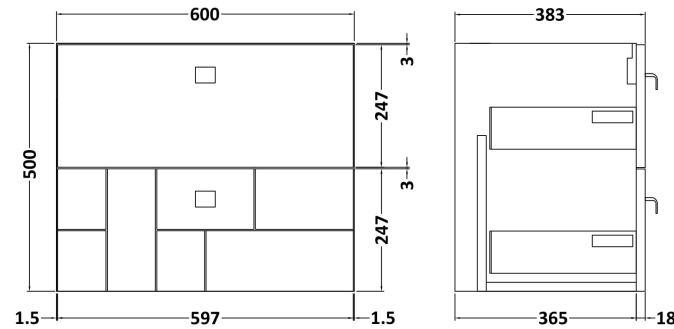

Sales Code: BLO302B

Description: 600 W/H 2-Drawer Unit & Basin 2

Packaging Details

Barcode: 5056211887867

Sales Code: MOF393A

Description: 600 W/H 2-Drawer Unit

Product Dimensions

Height (mm):	500
Width (mm):	600
Depth (mm):	383
Nett Weight (kg):	21.5

Packaging Dimensions

Height (mm):	560
Width (mm):	620
Depth (mm):	405
Gross Weight (kg):	22

Packaging Data

Box Colour:	Brown Cardboard Box
Box Qty:	1
Label Size:	150 x 100
Label Colour:	White Label
Label Qty:	2

Sales Code: NVM003

Description: Minimalist Basin 600mm

Product Dimensions

Height (mm):	170
Width (mm):	600
Depth (mm):	390
Nett Weight (kg):	10.76

Packaging Dimensions

Height (mm):	200
Width (mm):	400
Depth (mm):	620
Gross Weight (kg):	10.76

Packaging Data

Box Colour:	Brown Cardboard Box - Printed
Box Qty:	1
Label Size:	100 x 50
Label Colour:	White Label
Label Qty:	2

Outer Box Dimensions (If Applicable)

Height (mm):	
Width (mm):	
Depth (mm):	
Gross Weight (kg):	
Barcode:	5055146194668