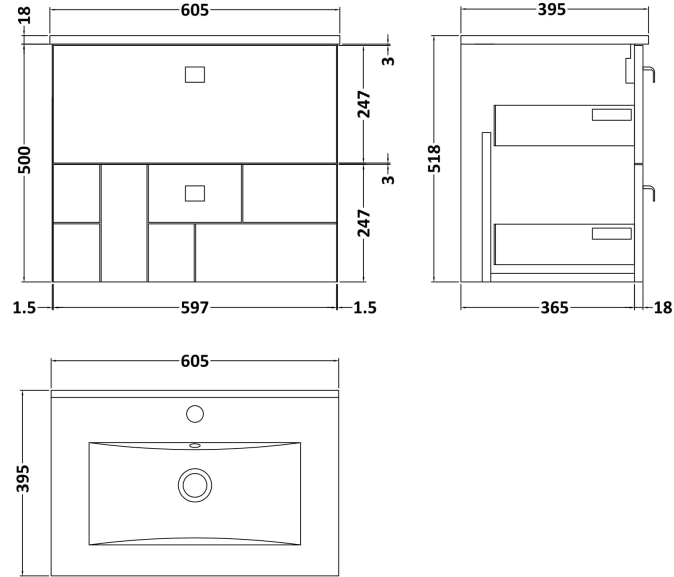

Sales Code: BLO302B

Description: 600 W/H 2-Drawer Unit & Basin 2

Packaging Details

Barcode: 5056211887867

Sales Code: MOF393A

Description: 600 W/H 2-Drawer Unit

Product Dimensions

Height (mm):	500
Width (mm):	600
Depth (mm):	383
Nett Weight (kg):	21.5

Packaging Dimensions

Height (mm):	560
Width (mm):	620
Depth (mm):	405
Gross Weight (kg):	22

Packaging Data

Box Colour:	Brown Cardboard Box
Box Qty:	1
Label Size:	150 x 100
Label Colour:	White Label
Label Qty:	2

Sales Code: NVM003

Description: Minimalist Basin 600mm

Product Dimensions

Height (mm):	170
Width (mm):	600
Depth (mm):	390
Nett Weight (kg):	10.76

Packaging Dimensions

Height (mm):	200
Width (mm):	400
Depth (mm):	620
Gross Weight (kg):	10.76

Packaging Data

Box Colour:	Brown Cardboard Box - Printed
Box Qty:	1
Label Size:	100 x 50
Label Colour:	White Label
Label Qty:	2

Outer Box Dimensions (If Applicable)

Height (mm):	
Width (mm):	
Depth (mm):	
Gross Weight (kg):	
Barcode:	5055146194668