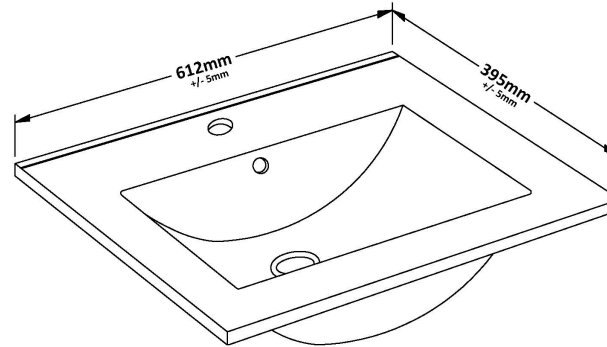

Packaging Dimensions

Height (mm):	560
Width (mm):	620
Depth (mm):	405
Gross Weight (kg):	22

Packaging Data

Box Colour:	Brown Cardboard Box
Box Qty:	1
Label Size:	150 x 100
Label Colour:	White Label
Label Qty:	2

Outer Box Dimensions (If Applicable)

Height (mm):	
Width (mm):	
Depth (mm):	
Gross Weight (kg):	
Barcode:	5056211884255

Product Details

Country of Origin:	China
Fitting Instruction:	No
CE & UKCA:	N/A
FSC Certified Materials:	Yes
Colour:	Satin Blue
Construction Method:	Cam & Wood Dowel
Construction Type:	Rigid
Cabinet Finish:	MFC Painted Matt
Fascia Finish:	Mdf Painted Matt
Cabinet Thickness (mm):	18
Fascia Thickness (mm):	18
Drawer Included:	Yes
Drawer Type:	80mm High Metal S/C Inc Galler
No of Shelves:	0
Hinge Type:	Not Applicable
Hinge Included:	Not Applicable
Adjustable Legs:	Not Applicable
Fixings Included:	Yes
Handle Style:	Modern
Waste Shroud:	Yes
Handle Included:	Yes, Supplied
Handle Type:	Drop

Sales Code: NVM003

Description: Minimalist Basin 600mm

Product Dimensions

Height (mm):	170
Width (mm):	600
Depth (mm):	390
Nett Weight (kg):	10.76

Packaging Dimensions

Height (mm):	200
Width (mm):	400
Depth (mm):	620
Gross Weight (kg):	10.76

Packaging Data

Box Colour:	Brown Cardboard Box - Printed
Box Qty:	1
Label Size:	100 x 50
Label Colour:	White Label
Label Qty:	2

Outer Box Dimensions (If Applicable)

Height (mm):	
Width (mm):	
Depth (mm):	
Gross Weight (kg):	
Barcode:	5055146194668