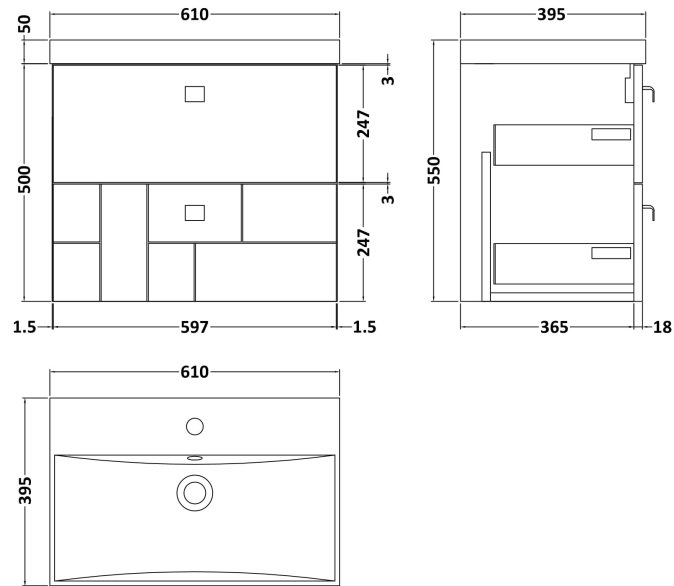

Sales Code: BLO302D

Description: 600 W/H 2-Drawer Unit & Basin 3

Packaging Details

Barcode: 5056211892076

Sales Code: MOF393A

Description: 600 W/H 2-Drawer Unit

Product Dimensions

Height (mm):	500
Width (mm):	600
Depth (mm):	383
Nett Weight (kg):	21.5

Packaging Dimensions

Height (mm):	560
Width (mm):	620
Depth (mm):	405
Gross Weight (kg):	22

Packaging Data

Box Colour:	Brown Cardboard Box
Box Qty:	1
Label Size:	150 x 100
Label Colour:	White Label
Label Qty:	2

Sales Code: NVM033

Description: 600 Thin Edged Basin 1Th

Product Dimensions

Height (mm):	170
Width (mm):	610
Depth (mm):	395
Nett Weight (kg):	11

Packaging Dimensions

Height (mm):	190
Width (mm):	630
Depth (mm):	415
Gross Weight (kg):	11.5

Packaging Data

Box Colour:	Brown Cardboard Box - Printed
Box Qty:	1
Label Size:	100 x 50
Label Colour:	White Label
Label Qty:	2

Outer Box Dimensions (If Applicable)

Height (mm):	
Width (mm):	
Depth (mm):	
Gross Weight (kg):	
Barcode:	5056211853428