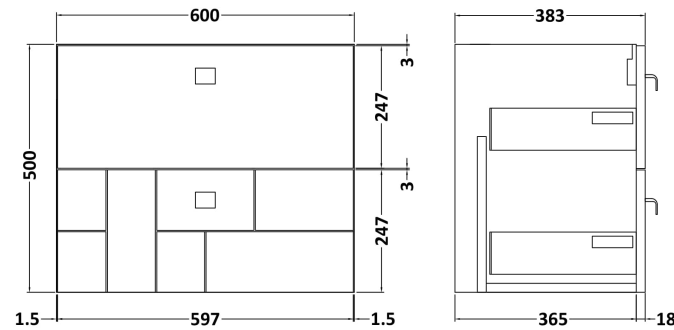

Sales Code: BLO302D

Description: 600 W/H 2-Drawer Unit & Basin 3

Packaging Details

Barcode: 5056211892076

Sales Code: MOF393A

Description: 600 W/H 2-Drawer Unit

Product Dimensions

Height (mm):	500
Width (mm):	600
Depth (mm):	383
Nett Weight (kg):	21.5

Packaging Dimensions

Height (mm):	560
Width (mm):	620
Depth (mm):	405
Gross Weight (kg):	22

Packaging Data

Box Colour:	Brown Cardboard Box
Box Qty:	1
Label Size:	150 x 100
Label Colour:	White Label
Label Qty:	2

Sales Code: NVM033

Description: 600 Thin Edged Basin 1Th

Product Dimensions

Height (mm):	170
Width (mm):	610
Depth (mm):	395
Nett Weight (kg):	11

Packaging Dimensions

Height (mm):	190
Width (mm):	630
Depth (mm):	415
Gross Weight (kg):	11.5

Packaging Data

Box Colour:	Brown Cardboard Box - Printed
Box Qty:	1
Label Size:	100 x 50
Label Colour:	White Label
Label Qty:	2

Outer Box Dimensions (If Applicable)

Height (mm):	
Width (mm):	
Depth (mm):	
Gross Weight (kg):	
Barcode:	5056211853428