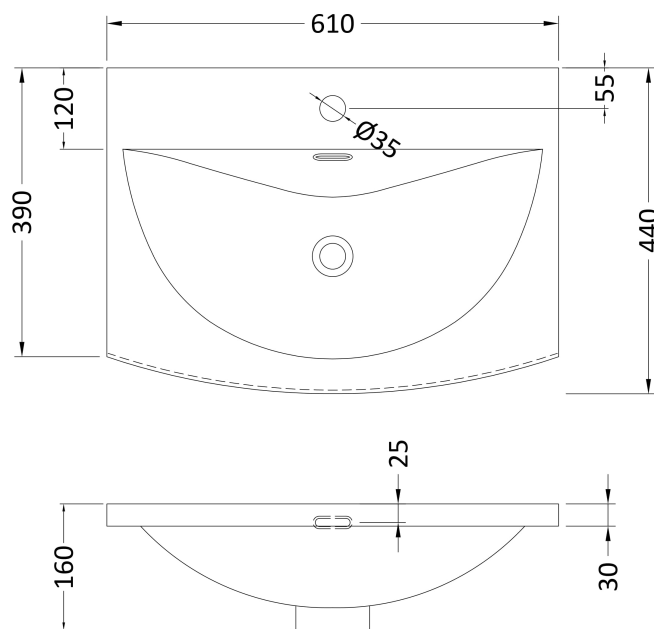

Sales Code: BLO302G

Description: 600 W/H 2-Drawer Unit & Basin 4

Packaging Details

Barcode: 5056462622200

Sales Code: NVM043

Description: 600 Curved Basin 1Th

Product Dimensions

Height (mm):	160
Width (mm):	610
Depth (mm):	440
Nett Weight (kg):	11

Packaging Dimensions

Height (mm):	190
Width (mm):	630
Depth (mm):	415
Gross Weight (kg):	11.5

Packaging Data

Box Colour:	Brown Cardboard Box - Printed
Box Qty:	1
Label Size:	100 x 50
Label Colour:	White Label
Label Qty:	2

Outer Box Dimensions (If Applicable)

Height (mm):	
Width (mm):	
Depth (mm):	
Gross Weight (kg):	
Barcode:	5056462620961

Product Details

Country of Origin:	China
Fitting Instruction:	No
Certification: CE & UKCA: No	WRAS: N/A WRAS No: N/A
Product Material:	Vitreous China
Fixing Supplied:	No

Sales Code: MOF393A

Description: 600 W/H 2-Drawer Unit

Product Dimensions

Height (mm):	500
Width (mm):	600
Depth (mm):	383
Nett Weight (kg):	21.5

Packaging Dimensions

Height (mm):	560
Width (mm):	620
Depth (mm):	405
Gross Weight (kg):	22