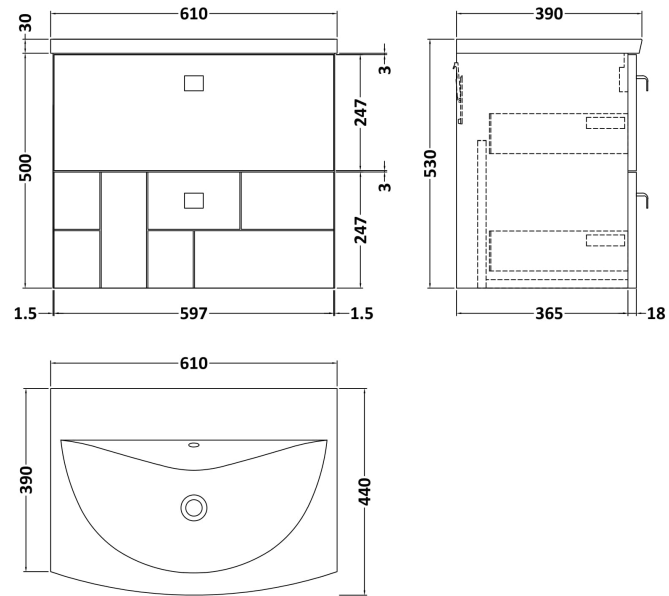

Sales Code: BLO302G

Description: 600 W/H 2-Drawer Unit & Basin 4

Packaging Details

Barcode: 5056462622200

Sales Code: NVM043

Description: 600 Curved Basin 1Th

Product Dimensions

Height (mm):	160
Width (mm):	610
Depth (mm):	440
Nett Weight (kg):	11

Packaging Dimensions

Height (mm):	190
Width (mm):	630
Depth (mm):	415
Gross Weight (kg):	11.5

Packaging Data

Box Colour:	Brown Cardboard Box - Printed
Box Qty:	1
Label Size:	100 x 50
Label Colour:	White Label
Label Qty:	2

Outer Box Dimensions (If Applicable)

Height (mm):	
Width (mm):	
Depth (mm):	
Gross Weight (kg):	
Barcode:	5056462620961

Product Details

Country of Origin:	China
Fitting Instruction:	No
Certification: CE & UKCA: No	WRAS: N/A WRAS No: N/A
Product Material:	Vitreous China
Fixing Supplied:	No

Sales Code: MOF393A

Description: 600 W/H 2-Drawer Unit

Product Dimensions

Height (mm):	500
Width (mm):	600
Depth (mm):	383
Nett Weight (kg):	21.5

Packaging Dimensions

Height (mm):	560
Width (mm):	620
Depth (mm):	405
Gross Weight (kg):	22