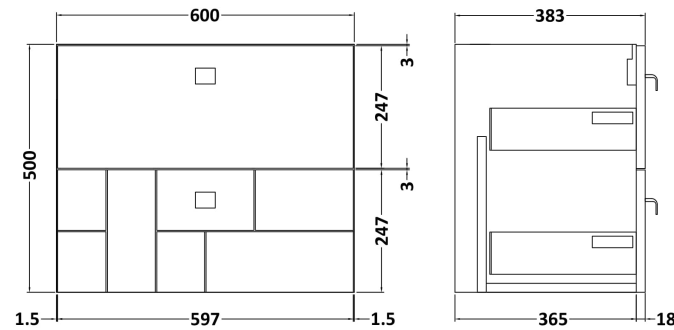

Packaging Dimensions

Height (mm):	190
Width (mm):	630
Depth (mm):	415
Gross Weight (kg):	11.5

Packaging Data

Box Colour:	Brown Cardboard Box - Printed
Box Qty:	1
Label Size:	100 x 50
Label Colour:	White Label
Label Qty:	2

Outer Box Dimensions (If Applicable)

Height (mm):	
Width (mm):	
Depth (mm):	
Gross Weight (kg):	
Barcode:	5056462620961

Product Details

Country of Origin:	China
Fitting Instruction:	No
Certification: CE & UKCA: No	WRAS: N/A WRAS No: N/A
Product Material:	Vitreous China
Fixing Supplied:	No

Sales Code: MOF393A

Description: 600 W/H 2-Drawer Unit

Product Dimensions

Height (mm):	500
Width (mm):	600
Depth (mm):	383
Nett Weight (kg):	21.5

Packaging Dimensions

Height (mm):	560
Width (mm):	620
Depth (mm):	405
Gross Weight (kg):	22

Packaging Data

Box Colour:	Brown Cardboard Box
Box Qty:	1
Label Size:	150 x 100
Label Colour:	White Label
Label Qty:	2

Outer Box Dimensions (If Applicable)

Height (mm):	
Width (mm):	
Depth (mm):	
Gross Weight (kg):	
Barcode:	5056211884255