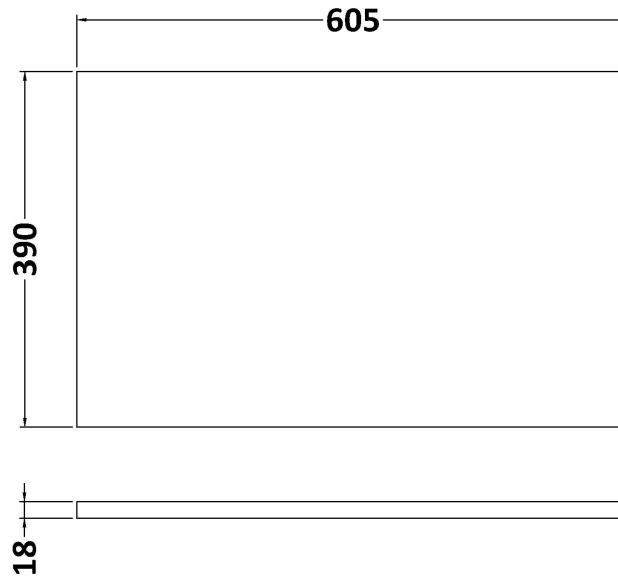

Packaging Dimensions

Height (mm):	560
Width (mm):	620
Depth (mm):	405
Gross Weight (kg):	22

Packaging Data

Box Colour:	Brown Cardboard Box
Box Qty:	1
Label Size:	150 x 100
Label Colour:	White Label
Label Qty:	2

Outer Box Dimensions (If Applicable)

Height (mm):	
Width (mm):	
Depth (mm):	
Gross Weight (kg):	
Barcode:	5056211884255

Product Details

Country of Origin:	China
Fitting Instruction:	No
CE & UKCA:	N/A
FSC Certified Materials:	Yes
Colour:	Satin Blue
Construction Method:	Cam & Wood Dowel
Construction Type:	Rigid
Cabinet Finish:	MFC Painted Matt
Fascia Finish:	Mdf Painted Matt
Cabinet Thickness (mm):	18
Fascia Thickness (mm):	18
Drawer Included:	Yes
Drawer Type:	80mm High Metal S/C Inc Galler
No of Shelves:	0
Hinge Type:	Not Applicable
Hinge Included:	Not Applicable
Adjustable Legs:	Not Applicable
Fixings Included:	Yes
Handle Style:	Modern
Waste Shroud:	Yes
Handle Included:	Yes, Supplied
Handle Type:	Drop

Sales Code: MWT360

Description: 600 Worktop (605X390x18mm)

Product Dimensions

Height (mm):	18
Width (mm):	605
Depth (mm):	390
Nett Weight (kg):	2.5

Packaging Dimensions

Height (mm):	25
Width (mm):	625
Depth (mm):	410
Gross Weight (kg):	2.5

Packaging Data

Box Colour:	Brown Cardboard Box - Printed
Box Qty:	1
Label Size:	100 x 50
Label Colour:	Not Applicable
Label Qty:	0

Outer Box Dimensions (If Applicable)

Height (mm):	
Width (mm):	
Depth (mm):	
Gross Weight (kg):	
Barcode:	5056211899754