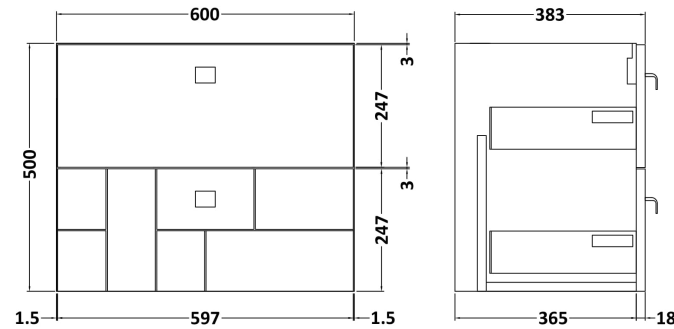

Sales Code: BLO302W

Description: 600 W/H 2-Drawer Unit & Worktop

Packaging Details

Barcode: 5056211897569

Sales Code: MOF393A

Description: 600 W/H 2-Drawer Unit

Product Dimensions

Height (mm):	500
Width (mm):	600
Depth (mm):	383
Nett Weight (kg):	21.5

Packaging Dimensions

Height (mm):	560
Width (mm):	620
Depth (mm):	405
Gross Weight (kg):	22

Packaging Data

Box Colour:	Brown Cardboard Box
Box Qty:	1
Label Size:	150 x 100
Label Colour:	White Label
Label Qty:	2

Sales Code: MWT360

Description: 600 Worktop (605X390x18mm)

Product Dimensions

Height (mm):	18
Width (mm):	605
Depth (mm):	390
Nett Weight (kg):	2.5

Packaging Dimensions

Height (mm):	25
Width (mm):	625
Depth (mm):	410
Gross Weight (kg):	2.5

Packaging Data

Box Colour:	Brown Cardboard Box - Printed
Box Qty:	1
Label Size:	100 x 50
Label Colour:	Not Applicable
Label Qty:	0

Outer Box Dimensions (If Applicable)

Height (mm):	
Width (mm):	
Depth (mm):	
Gross Weight (kg):	
Barcode:	5056211899754