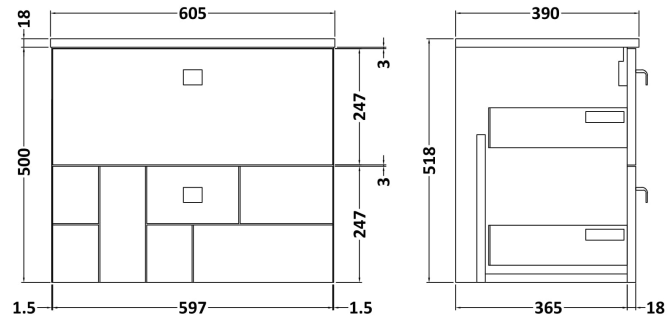

Sales Code: BLO302W

Description: 600 W/H 2-Drawer Unit & Worktop

Packaging Details

Barcode: 5056211897569

Sales Code: MOF393A

Description: 600 W/H 2-Drawer Unit

Product Dimensions

Height (mm):	500
Width (mm):	600
Depth (mm):	383
Nett Weight (kg):	21.5

Packaging Dimensions

Height (mm):	560
Width (mm):	620
Depth (mm):	405
Gross Weight (kg):	22

Packaging Data

Box Colour:	Brown Cardboard Box
Box Qty:	1
Label Size:	150 x 100
Label Colour:	White Label
Label Qty:	2

Sales Code: MWT360

Description: 600 Worktop (605X390x18mm)

Product Dimensions

Height (mm):	18
Width (mm):	605
Depth (mm):	390
Nett Weight (kg):	2.5

Packaging Dimensions

Height (mm):	25
Width (mm):	625
Depth (mm):	410
Gross Weight (kg):	2.5

Packaging Data

Box Colour:	Brown Cardboard Box - Printed
Box Qty:	1
Label Size:	100 x 50
Label Colour:	Not Applicable
Label Qty:	0

Outer Box Dimensions (If Applicable)

Height (mm):	
Width (mm):	
Depth (mm):	
Gross Weight (kg):	
Barcode:	5056211899754