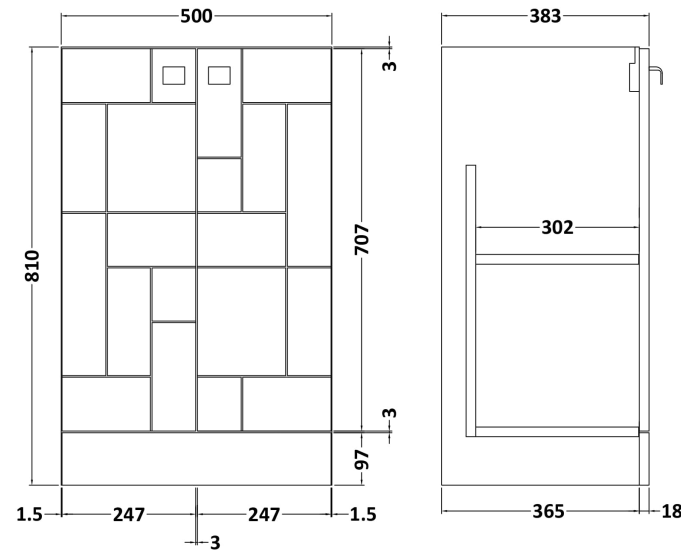

Sales Code: BLO303B

Description: 500 F/S 2-Door Unit & Basin 2

Packaging Details

Barcode: 5056211887829

Sales Code: MOF324A

Description: 500 F/S 2-Door Unit

Product Dimensions

Height (mm):	810
Width (mm):	500
Depth (mm):	383
Nett Weight (kg):	20.5

Packaging Dimensions

Height (mm):	830
Width (mm):	520
Depth (mm):	405
Gross Weight (kg):	21

Packaging Data

Box Colour:	Brown Cardboard Box
Box Qty:	1
Label Size:	100 x 50
Label Colour:	White Label
Label Qty:	2

Sales Code: NVM001

Description: 500mm Minimalist Basin 1Th

Product Dimensions

Height (mm):	170
Width (mm):	500
Depth (mm):	390
Nett Weight (kg):	9

Packaging Dimensions

Height (mm):	400
Width (mm):	520
Depth (mm):	200
Gross Weight (kg):	9

Packaging Data

Box Colour:	Brown Cardboard Box
Box Qty:	1
Label Size:	105 x 50
Label Colour:	White Label
Label Qty:	1

Outer Box Dimensions (If Applicable)

Height (mm):	
Width (mm):	
Depth (mm):	
Gross Weight (kg):	
Barcode:	5055275828670