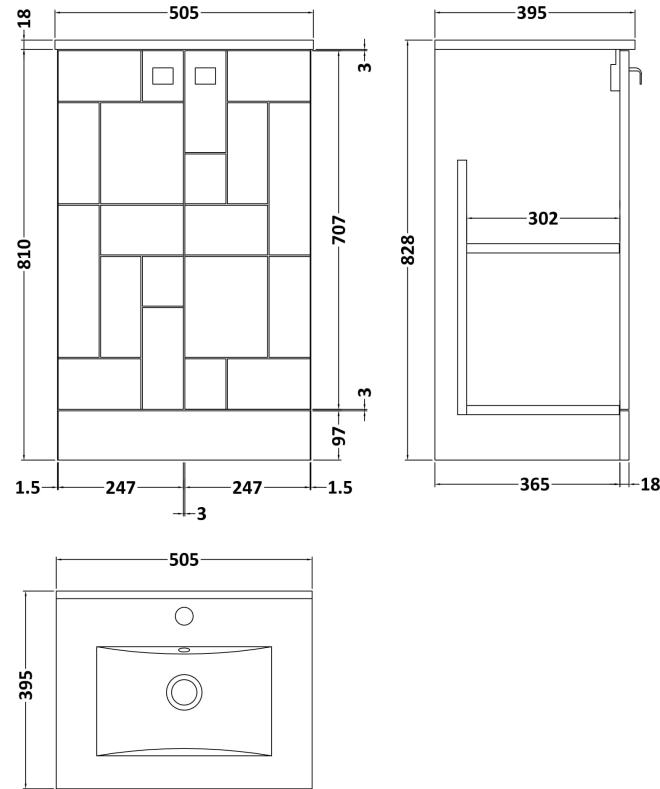

Sales Code: BLO303B

Description: 500 F/S 2-Door Unit & Basin 2

Packaging Details

Barcode: 5056211887829

Sales Code: MOF324A

Description: 500 F/S 2-Door Unit

Product Dimensions

Height (mm):	810
Width (mm):	500
Depth (mm):	383
Nett Weight (kg):	20.5

Packaging Dimensions

Height (mm):	830
Width (mm):	520
Depth (mm):	405
Gross Weight (kg):	21

Packaging Data

Box Colour:	Brown Cardboard Box
Box Qty:	1
Label Size:	100 x 50
Label Colour:	White Label
Label Qty:	2

Sales Code: NVM001

Description: 500mm Minimalist Basin 1Th

Product Dimensions

Height (mm):	170
Width (mm):	500
Depth (mm):	390
Nett Weight (kg):	9

Packaging Dimensions

Height (mm):	400
Width (mm):	520
Depth (mm):	200
Gross Weight (kg):	9

Packaging Data

Box Colour:	Brown Cardboard Box
Box Qty:	1
Label Size:	105 x 50
Label Colour:	White Label
Label Qty:	1

Outer Box Dimensions (If Applicable)

Height (mm):	
Width (mm):	
Depth (mm):	
Gross Weight (kg):	
Barcode:	5055275828670