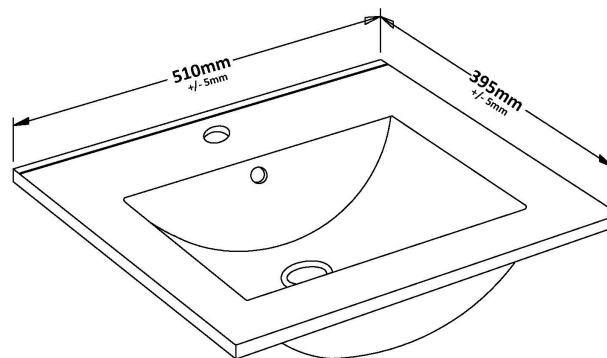

Packaging Dimensions

Height (mm):	830
Width (mm):	520
Depth (mm):	405
Gross Weight (kg):	21

Packaging Data

Box Colour:	Brown Cardboard Box
Box Qty:	1
Label Size:	100 x 50
Label Colour:	White Label
Label Qty:	2

Outer Box Dimensions (If Applicable)

Height (mm):	
Width (mm):	
Depth (mm):	
Gross Weight (kg):	
Barcode:	5056211891741

Product Details

Country of Origin:	China
Fitting Instruction:	No
CE & UKCA:	N/A
FSC Certified Materials:	Yes
Colour:	Satin Blue
Construction Method:	Cam & Wood Dowel
Construction Type:	Rigid
Cabinet Finish:	MFC Painted Matt
Fascia Finish:	Mdf Painted Matt
Cabinet Thickness (mm):	18
Fascia Thickness (mm):	18
Drawer Included:	No
Drawer Type:	Not Applicable
No of Shelves:	1
Hinge Type:	95 Degree Clip-On Soft Close
Hinge Included:	Yes, Supplied
Adjustable Legs:	No, Not Required
Fixings Included:	Yes
Handle Style:	Modern
Waste Shroud:	No
Handle Included:	Yes, Supplied
Handle Type:	Drop

Sales Code: NVM001

Description: 500mm Minimalist Basin 1Th

Product Dimensions

Height (mm):	170
Width (mm):	500
Depth (mm):	390
Nett Weight (kg):	9

Packaging Dimensions

Height (mm):	400
Width (mm):	520
Depth (mm):	200
Gross Weight (kg):	9

Packaging Data

Box Colour:	Brown Cardboard Box
Box Qty:	1
Label Size:	105 x 50
Label Colour:	White Label
Label Qty:	1

Outer Box Dimensions (If Applicable)

Height (mm):	
Width (mm):	
Depth (mm):	
Gross Weight (kg):	
Barcode:	5055275828670