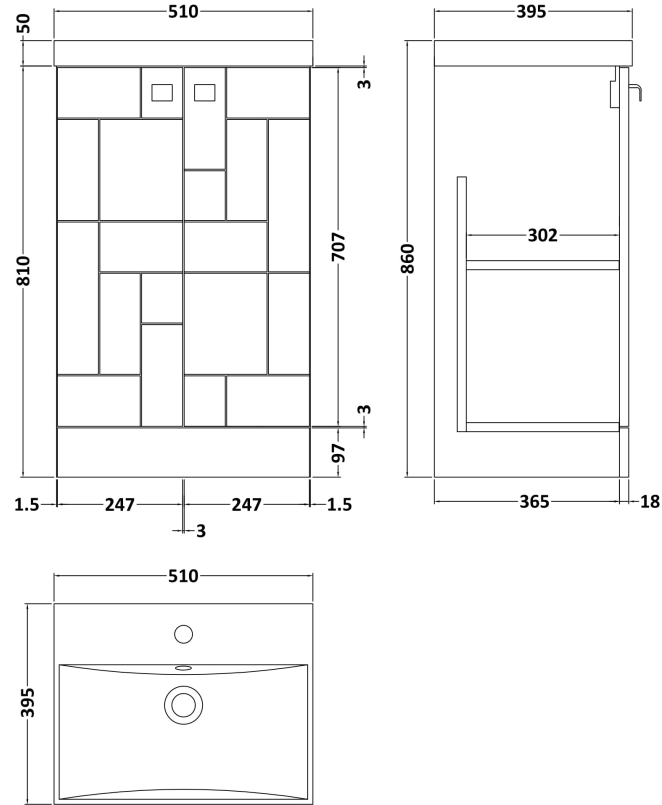

Sales Code: BLO303D

Description: 500 F/S 2-Door Unit & Basin 3

Packaging Details

Barcode: 5056211892045

Sales Code: MOF324A

Description: 500 F/S 2-Door Unit

Product Dimensions

Height (mm):	810
Width (mm):	500
Depth (mm):	383
Nett Weight (kg):	20.5

Packaging Dimensions

Height (mm):	830
Width (mm):	520
Depth (mm):	405
Gross Weight (kg):	21

Packaging Data

Box Colour:	Brown Cardboard Box
Box Qty:	1
Label Size:	100 x 50
Label Colour:	White Label
Label Qty:	2

Sales Code: NVM032

Description: 500 Thin Edged Basin 1Th

Product Dimensions

Height (mm):	170
Width (mm):	510
Depth (mm):	395
Nett Weight (kg):	9.5

Packaging Dimensions

Height (mm):	190
Width (mm):	530
Depth (mm):	415
Gross Weight (kg):	10

Packaging Data

Box Colour:	Brown Cardboard Box - Printed
Box Qty:	1
Label Size:	100 x 50
Label Colour:	White Label
Label Qty:	2

Outer Box Dimensions (If Applicable)

Height (mm):	
Width (mm):	
Depth (mm):	
Gross Weight (kg):	
Barcode:	5056211853411