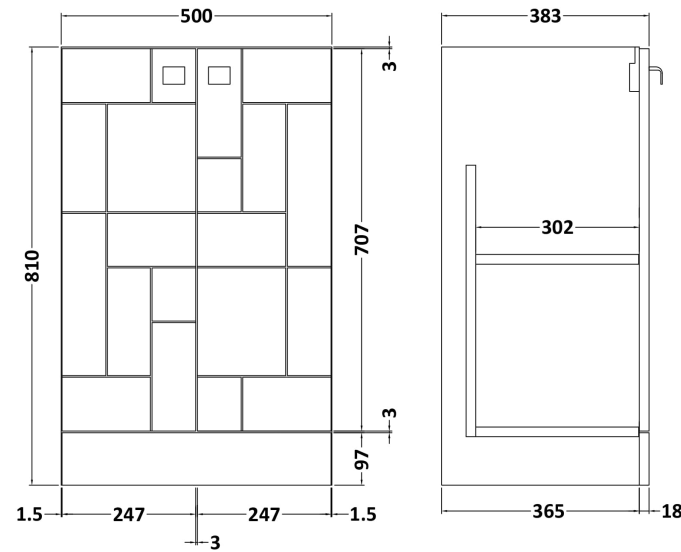

Sales Code: BLO303D

Description: 500 F/S 2-Door Unit & Basin 3

Packaging Details

Barcode: 5056211892045

Sales Code: MOF324A

Description: 500 F/S 2-Door Unit

Product Dimensions

Height (mm):	810
Width (mm):	500
Depth (mm):	383
Nett Weight (kg):	20.5

Packaging Dimensions

Height (mm):	830
Width (mm):	520
Depth (mm):	405
Gross Weight (kg):	21

Packaging Data

Box Colour:	Brown Cardboard Box
Box Qty:	1
Label Size:	100 x 50
Label Colour:	White Label
Label Qty:	2

Sales Code: NVM032

Description: 500 Thin Edged Basin 1Th

Product Dimensions

Height (mm):	170
Width (mm):	510
Depth (mm):	395
Nett Weight (kg):	9.5

Packaging Dimensions

Height (mm):	190
Width (mm):	530
Depth (mm):	415
Gross Weight (kg):	10

Packaging Data

Box Colour:	Brown Cardboard Box - Printed
Box Qty:	1
Label Size:	100 x 50
Label Colour:	White Label
Label Qty:	2

Outer Box Dimensions (If Applicable)

Height (mm):	
Width (mm):	
Depth (mm):	
Gross Weight (kg):	
Barcode:	5056211853411