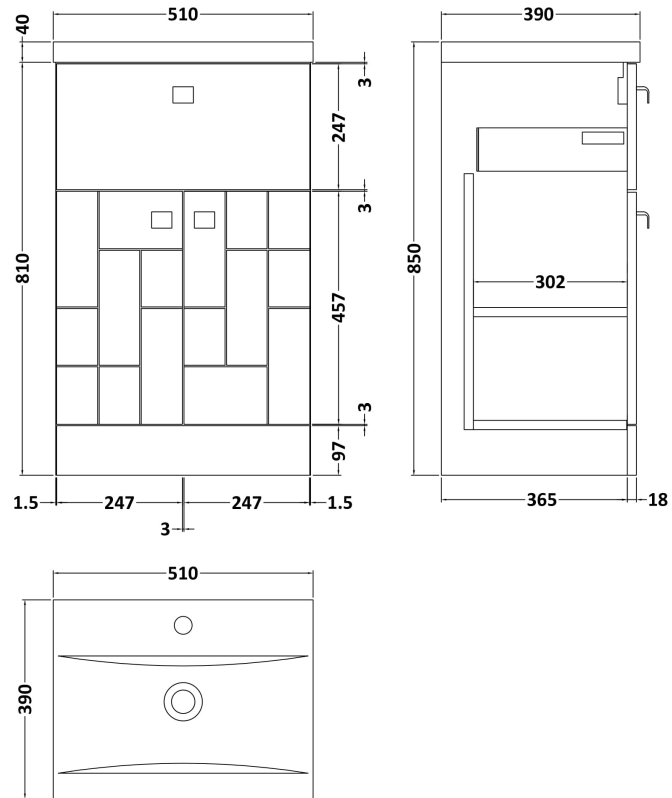

Sales Code: BLO304A

Description: 500 F/S 2-Door/Drawer Unit & Basin 1

Packaging Details

Barcode: 5056211891055