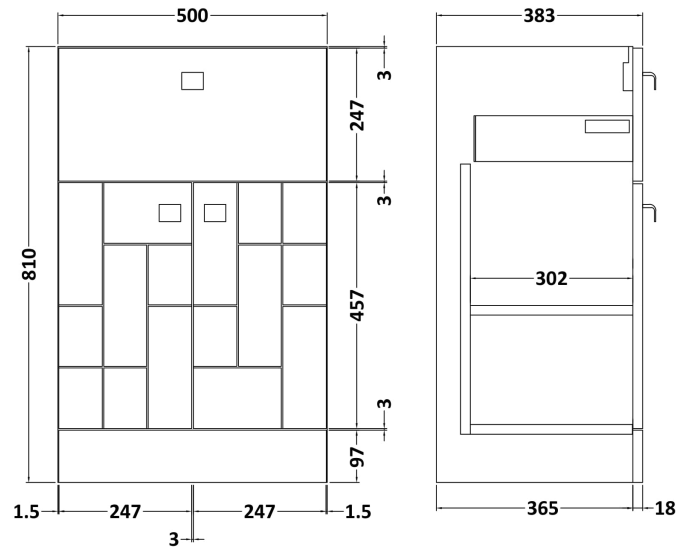

### Product Dimensions

Height (mm):	810
Width (mm):	500
Depth (mm):	383
Nett Weight (kg):	22

### Packaging Dimensions

Height (mm):	830
Width (mm):	520
Depth (mm):	405
Gross Weight (kg):	22.5

### Product Dimensions

Height (mm):	180
Width (mm):	510
Depth (mm):	390
Nett Weight (kg):	10.54

### Packaging Dimensions

Height (mm):	210
Width (mm):	410
Depth (mm):	530
Gross Weight (kg):	10.54