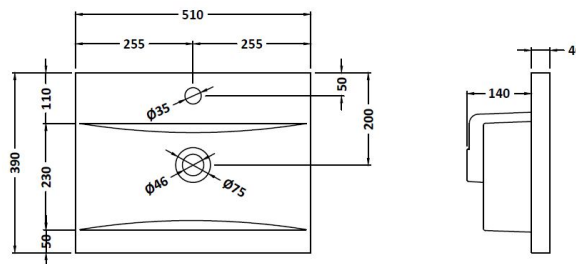

### Product Dimensions

Height (mm):	810
Width (mm):	500
Depth (mm):	383
Nett Weight (kg):	22

### Packaging Dimensions

Height (mm):	830
Width (mm):	520
Depth (mm):	405
Gross Weight (kg):	22.5

### Outer Box Dimensions (If Applicable)

Height (mm):	
Width (mm):	
Depth (mm):	
Gross Weight (kg):	
Barcode:	5056211891772

### Product Dimensions

Height (mm):	180
Width (mm):	510
Depth (mm):	390
Nett Weight (kg):	10.54