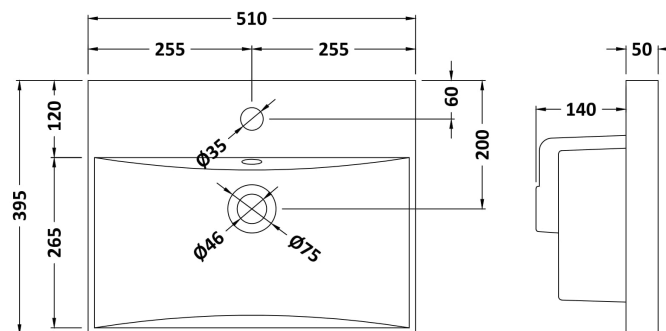

Packaging Dimensions

Height (mm):	830
Width (mm):	520
Depth (mm):	405
Gross Weight (kg):	22.5

Packaging Data

Box Colour:	Brown Cardboard Box
Box Qty:	1
Label Size:	100 x 50
Label Colour:	White Label
Label Qty:	2

Outer Box Dimensions (If Applicable)

Height (mm):	
Width (mm):	
Depth (mm):	
Gross Weight (kg):	
Barcode:	5056211891772

Product Details

Country of Origin:	China
Fitting Instruction:	No
CE & UKCA:	N/A
FSC Certified Materials:	Yes
Colour:	Satin Blue
Construction Method:	Cam & Wood Dowel
Construction Type:	Rigid
Cabinet Finish:	MFC Painted Matt
Fascia Finish:	Mdf Painted Matt
Cabinet Thickness (mm):	18
Fascia Thickness (mm):	18
Drawer Included:	Yes
Drawer Type:	80mm High Metal S/C Inc Galler
No of Shelves:	1
Hinge Type:	95 Degree Clip-On Soft Close
Hinge Included:	Yes, Supplied
Adjustable Legs:	No, Not Required
Fixings Included:	Yes
Handle Style:	Modern
Waste Shroud:	No
Handle Included:	Yes, Supplied
Handle Type:	Drop

Sales Code: NVM032

Description: 500 Thin Edged Basin 1Th

Product Dimensions

Height (mm):	170
Width (mm):	510
Depth (mm):	395
Nett Weight (kg):	9.5

Packaging Dimensions

Height (mm):	190
Width (mm):	530
Depth (mm):	415
Gross Weight (kg):	10

Packaging Data

Box Colour:	Brown Cardboard Box - Printed
Box Qty:	1
Label Size:	100 x 50
Label Colour:	White Label
Label Qty:	2

Outer Box Dimensions (If Applicable)

Height (mm):	
Width (mm):	
Depth (mm):	
Gross Weight (kg):	
Barcode:	5056211853411