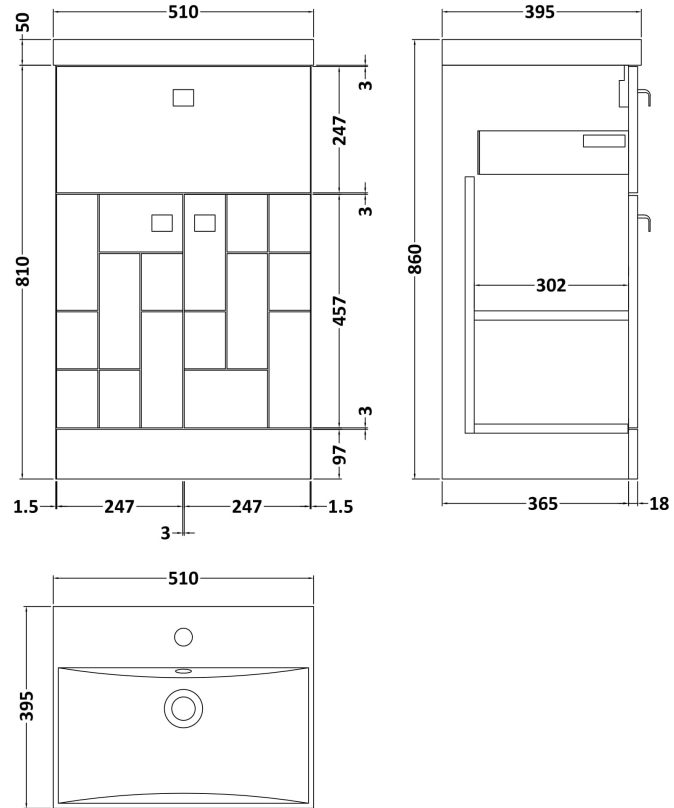

Sales Code: BLO304D

Description: 500 F/S 2-Door/Drawer Unit & Basin 3

Packaging Details

Barcode: 5056211891932

Sales Code: MOF304A

Description: 500 F/S 2-Door/Drawer Unit

Product Dimensions

Height (mm):	810
Width (mm):	500
Depth (mm):	383
Nett Weight (kg):	22

Packaging Dimensions

Height (mm):	830
Width (mm):	520
Depth (mm):	405
Gross Weight (kg):	22.5

Packaging Data

Box Colour:	Brown Cardboard Box
Box Qty:	1
Label Size:	100 x 50
Label Colour:	White Label
Label Qty:	2

Sales Code: NVM032

Description: 500 Thin Edged Basin 1Th

Product Dimensions

Height (mm):	170
Width (mm):	510
Depth (mm):	395
Nett Weight (kg):	9.5

Packaging Dimensions

Height (mm):	190
Width (mm):	530
Depth (mm):	415
Gross Weight (kg):	10

Packaging Data

Box Colour:	Brown Cardboard Box - Printed
Box Qty:	1
Label Size:	100 x 50
Label Colour:	White Label
Label Qty:	2

Outer Box Dimensions (If Applicable)

Height (mm):	
Width (mm):	
Depth (mm):	
Gross Weight (kg):	
Barcode:	5056211853411