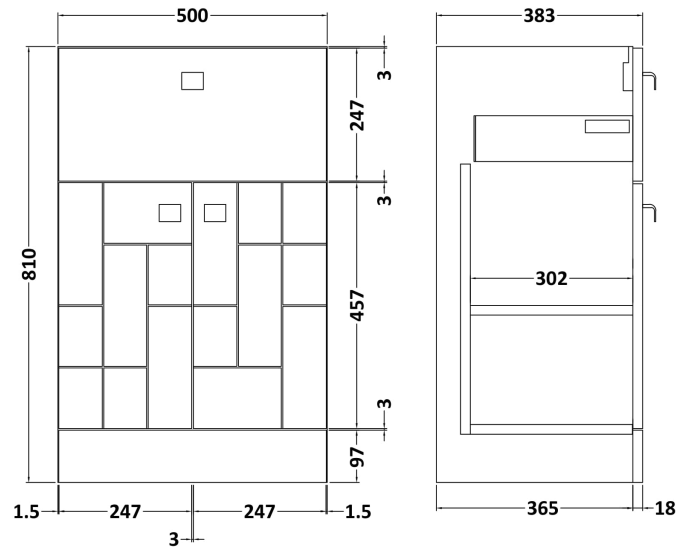

Sales Code: BLO304D

Description: 500 F/S 2-Door/Drawer Unit & Basin 3

Packaging Details

Barcode: 5056211891932

Sales Code: MOF304A

Description: 500 F/S 2-Door/Drawer Unit

Product Dimensions

Height (mm):	810
Width (mm):	500
Depth (mm):	383
Nett Weight (kg):	22

Packaging Dimensions

Height (mm):	830
Width (mm):	520
Depth (mm):	405
Gross Weight (kg):	22.5

Packaging Data

Box Colour:	Brown Cardboard Box
Box Qty:	1
Label Size:	100 x 50
Label Colour:	White Label
Label Qty:	2

Sales Code: NVM032

Description: 500 Thin Edged Basin 1Th

Product Dimensions

Height (mm):	170
Width (mm):	510
Depth (mm):	395
Nett Weight (kg):	9.5

Packaging Dimensions

Height (mm):	190
Width (mm):	530
Depth (mm):	415
Gross Weight (kg):	10

Packaging Data

Box Colour:	Brown Cardboard Box - Printed
Box Qty:	1
Label Size:	100 x 50
Label Colour:	White Label
Label Qty:	2

Outer Box Dimensions (If Applicable)

Height (mm):	
Width (mm):	
Depth (mm):	
Gross Weight (kg):	
Barcode:	5056211853411