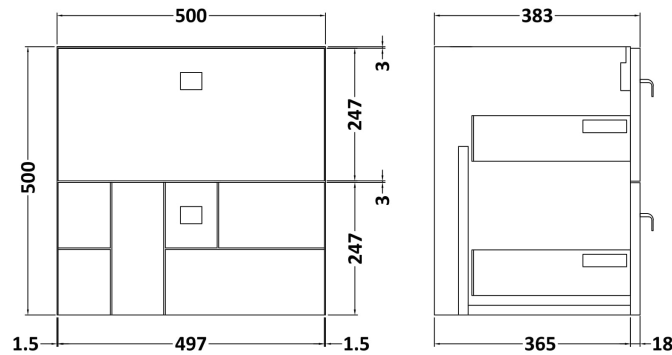

### Product Dimensions

Height (mm):	500
Width (mm):	500
Depth (mm):	383
Nett Weight (kg):	17.8

### Packaging Dimensions

Height (mm):	520
Width (mm):	520
Depth (mm):	405
Gross Weight (kg):	18.3

### Product Dimensions

Height (mm):	180
Width (mm):	510
Depth (mm):	390
Nett Weight (kg):	10.54

### Packaging Dimensions

Height (mm):	210
Width (mm):	410
Depth (mm):	530
Gross Weight (kg):	10.54