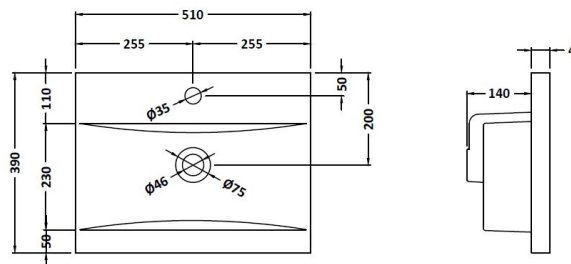

### Product Dimensions

Height (mm):	500
Width (mm):	500
Depth (mm):	383
Nett Weight (kg):	17.8

### Packaging Dimensions

Height (mm):	520
Width (mm):	520
Depth (mm):	405
Gross Weight (kg):	18.3

### Outer Box Dimensions (If Applicable)

Height (mm):	
Width (mm):	
Depth (mm):	
Gross Weight (kg):	
Barcode:	5056211891802

### Product Dimensions

Height (mm):	180
Width (mm):	510
Depth (mm):	390
Nett Weight (kg):	10.54