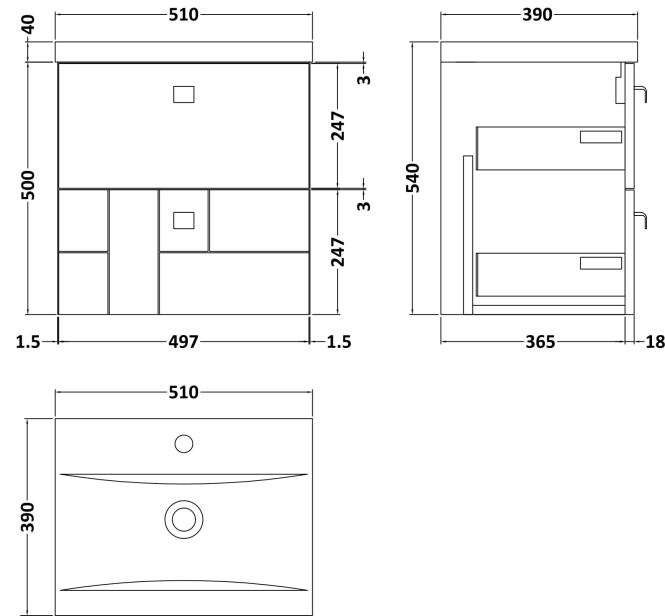

Sales Code: BLO305A

Description: 500 W/H 2-Drawer Unit & Basin 1

Packaging Details

Barcode: 5056211891024