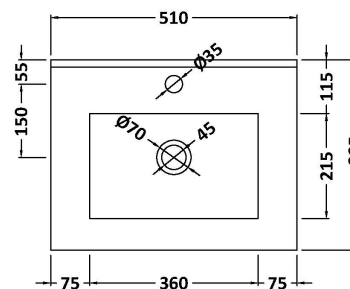

Sales Code: MOF392A

Description: 500 W/H 2-Drawer Unit

Product Dimensions

Height (mm):	500
Width (mm):	500
Depth (mm):	383
Nett Weight (kg):	17.8

Packaging Dimensions

Height (mm):	520
Width (mm):	520
Depth (mm):	405
Gross Weight (kg):	18.3

Packaging Data

Box Colour:	Brown Cardboard Box
Box Qty:	1
Label Size:	150 x 100
Label Colour:	White Label
Label Qty:	2

Outer Box Dimensions (If Applicable)

Height (mm):	
Width (mm):	
Depth (mm):	
Gross Weight (kg):	
Barcode:	5056211891802

Sales Code: NVM001

Description: 500mm Minimalist Basin 1Th

Product Dimensions

Height (mm):	170
Width (mm):	500
Depth (mm):	390
Nett Weight (kg):	9

Packaging Dimensions

Height (mm):	400
Width (mm):	520
Depth (mm):	200
Gross Weight (kg):	9

Packaging Data

Box Colour:	Brown Cardboard Box
Box Qty:	1
Label Size:	105 x 50
Label Colour:	White Label
Label Qty:	1

Outer Box Dimensions (If Applicable)

Height (mm):	
Width (mm):	
Depth (mm):	
Gross Weight (kg):	
Barcode:	5055275828670