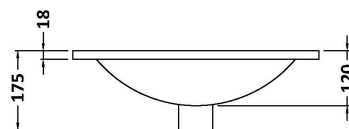

Sales Code: MOF392A

Description: 500 W/H 2-Drawer Unit

Product Dimensions

Height (mm):	500
Width (mm):	500
Depth (mm):	383
Nett Weight (kg):	17.8

Packaging Dimensions

Height (mm):	520
Width (mm):	520
Depth (mm):	405
Gross Weight (kg):	18.3

Packaging Data

Box Colour:	Brown Cardboard Box
Box Qty:	1
Label Size:	150 x 100
Label Colour:	White Label
Label Qty:	2

Outer Box Dimensions (If Applicable)

Height (mm):	
Width (mm):	
Depth (mm):	
Gross Weight (kg):	
Barcode:	5056211891802

Sales Code: NVM001

Description: 500mm Minimalist Basin 1Th

Product Dimensions

Height (mm):	170
Width (mm):	500
Depth (mm):	390
Nett Weight (kg):	9

Packaging Dimensions

Height (mm):	400
Width (mm):	520
Depth (mm):	200
Gross Weight (kg):	9

Packaging Data

Box Colour:	Brown Cardboard Box
Box Qty:	1
Label Size:	105 x 50
Label Colour:	White Label
Label Qty:	1

Outer Box Dimensions (If Applicable)

Height (mm):	
Width (mm):	
Depth (mm):	
Gross Weight (kg):	
Barcode:	5055275828670