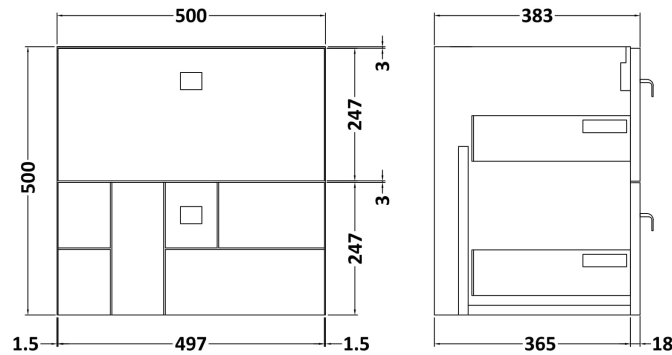

Sales Code: MOF392A

Description: 500 W/H 2-Drawer Unit

Product Dimensions

Height (mm):	500
Width (mm):	500
Depth (mm):	383
Nett Weight (kg):	17.8

Packaging Dimensions

Height (mm):	520
Width (mm):	520
Depth (mm):	405
Gross Weight (kg):	18.3

Packaging Data

Box Colour:	Brown Cardboard Box
Box Qty:	1
Label Size:	150 x 100
Label Colour:	White Label
Label Qty:	2

Outer Box Dimensions (If Applicable)

Height (mm):	
Width (mm):	
Depth (mm):	
Gross Weight (kg):	
Barcode:	5056211891802

Sales Code: NVM001

Description: 500mm Minimalist Basin 1Th

Product Dimensions

Height (mm):	170
Width (mm):	500
Depth (mm):	390
Nett Weight (kg):	9

Packaging Dimensions

Height (mm):	400
Width (mm):	520
Depth (mm):	200
Gross Weight (kg):	9

Packaging Data

Box Colour:	Brown Cardboard Box
Box Qty:	1
Label Size:	105 x 50
Label Colour:	White Label
Label Qty:	1

Outer Box Dimensions (If Applicable)

Height (mm):	
Width (mm):	
Depth (mm):	
Gross Weight (kg):	
Barcode:	5055275828670