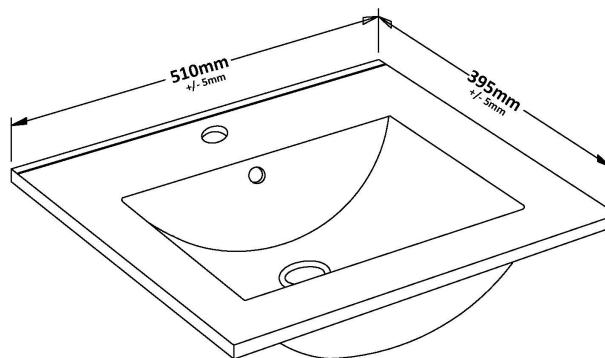

Sales Code: MOF392A

Description: 500 W/H 2-Drawer Unit

Product Dimensions

Height (mm):	500
Width (mm):	500
Depth (mm):	383
Nett Weight (kg):	17.8

Packaging Dimensions

Height (mm):	520
Width (mm):	520
Depth (mm):	405
Gross Weight (kg):	18.3

Packaging Data

Box Colour:	Brown Cardboard Box
Box Qty:	1
Label Size:	150 x 100
Label Colour:	White Label
Label Qty:	2

Outer Box Dimensions (If Applicable)

Height (mm):	
Width (mm):	
Depth (mm):	
Gross Weight (kg):	
Barcode:	5056211891802

Sales Code: NVM001

Description: 500mm Minimalist Basin 1Th

Product Dimensions

Height (mm):	170
Width (mm):	500
Depth (mm):	390
Nett Weight (kg):	9

Packaging Dimensions

Height (mm):	400
Width (mm):	520
Depth (mm):	200
Gross Weight (kg):	9

Packaging Data

Box Colour:	Brown Cardboard Box
Box Qty:	1
Label Size:	105 x 50
Label Colour:	White Label
Label Qty:	1

Outer Box Dimensions (If Applicable)

Height (mm):	
Width (mm):	
Depth (mm):	
Gross Weight (kg):	
Barcode:	5055275828670