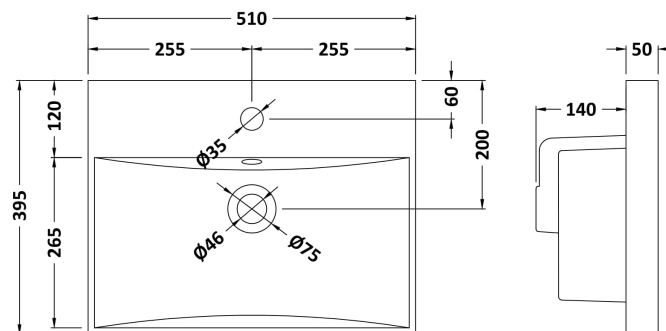

Packaging Dimensions

Height (mm):	520
Width (mm):	520
Depth (mm):	405
Gross Weight (kg):	18.3

Packaging Data

Box Colour:	Brown Cardboard Box
Box Qty:	1
Label Size:	150 x 100
Label Colour:	White Label
Label Qty:	2

Outer Box Dimensions (If Applicable)

Height (mm):	
Width (mm):	
Depth (mm):	
Gross Weight (kg):	
Barcode:	5056211891802

Product Details

Country of Origin:	China
Fitting Instruction:	No
CE & UKCA:	N/A
FSC Certified Materials:	Yes
Colour:	Satin Blue
Construction Method:	Cam & Wood Dowel
Construction Type:	Rigid
Cabinet Finish:	MFC Painted Matt
Fascia Finish:	Mdf Painted Matt
Cabinet Thickness (mm):	18
Fascia Thickness (mm):	18
Drawer Included:	Yes
Drawer Type:	80mm High Metal S/C Inc Galler
No of Shelves:	0
Hinge Type:	Not Applicable
Hinge Included:	Not Applicable
Adjustable Legs:	Not Applicable
Fixings Included:	Yes
Handle Style:	Modern
Waste Shroud:	Yes
Handle Included:	Yes, Supplied
Handle Type:	Drop

Sales Code: NVM032

Description: 500 Thin Edged Basin 1Th

Product Dimensions

Height (mm):	170
Width (mm):	510
Depth (mm):	395
Nett Weight (kg):	9.5

Packaging Dimensions

Height (mm):	190
Width (mm):	530
Depth (mm):	415
Gross Weight (kg):	10

Packaging Data

Box Colour:	Brown Cardboard Box - Printed
Box Qty:	1
Label Size:	100 x 50
Label Colour:	White Label
Label Qty:	2

Outer Box Dimensions (If Applicable)

Height (mm):	
Width (mm):	
Depth (mm):	
Gross Weight (kg):	
Barcode:	5056211853411