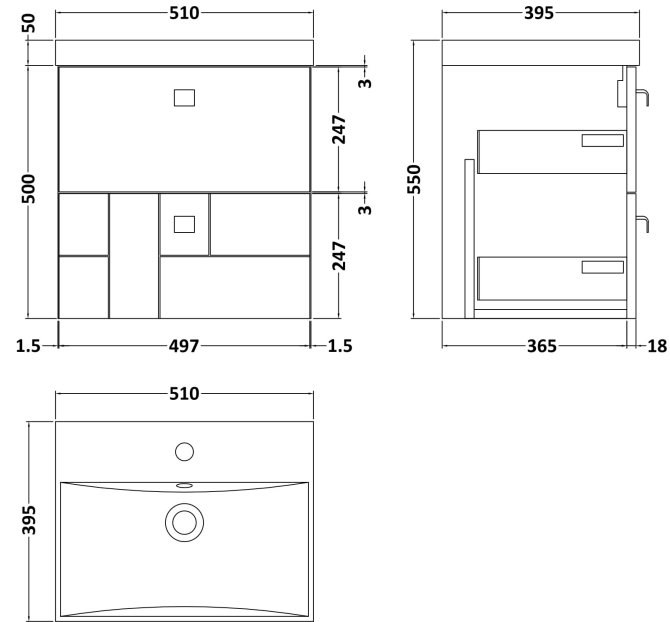

Sales Code: BLO305D

Description: 500 W/H 2-Drawer Unit & Basin 3

Packaging Details

Barcode: 5056211891963

Sales Code: MOF392A

Description: 500 W/H 2-Drawer Unit

Product Dimensions

Height (mm):	500
Width (mm):	500
Depth (mm):	383
Nett Weight (kg):	17.8

Packaging Dimensions

Height (mm):	520
Width (mm):	520
Depth (mm):	405
Gross Weight (kg):	18.3

Packaging Data

Box Colour:	Brown Cardboard Box
Box Qty:	1
Label Size:	150 x 100
Label Colour:	White Label
Label Qty:	2

Sales Code: NVM032

Description: 500 Thin Edged Basin 1Th

Product Dimensions

Height (mm):	170
Width (mm):	510
Depth (mm):	395
Nett Weight (kg):	9.5

Packaging Dimensions

Height (mm):	190
Width (mm):	530
Depth (mm):	415
Gross Weight (kg):	10

Packaging Data

Box Colour:	Brown Cardboard Box - Printed
Box Qty:	1
Label Size:	100 x 50
Label Colour:	White Label
Label Qty:	2

Outer Box Dimensions (If Applicable)

Height (mm):	
Width (mm):	
Depth (mm):	
Gross Weight (kg):	
Barcode:	5056211853411