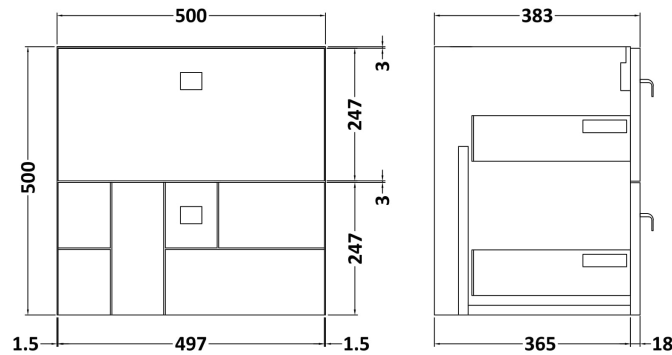

Sales Code: BLO305D

Description: 500 W/H 2-Drawer Unit & Basin 3

Packaging Details

Barcode: 5056211891963

Sales Code: MOF392A

Description: 500 W/H 2-Drawer Unit

Product Dimensions

Height (mm):	500
Width (mm):	500
Depth (mm):	383
Nett Weight (kg):	17.8

Packaging Dimensions

Height (mm):	520
Width (mm):	520
Depth (mm):	405
Gross Weight (kg):	18.3

Packaging Data

Box Colour:	Brown Cardboard Box
Box Qty:	1
Label Size:	150 x 100
Label Colour:	White Label
Label Qty:	2

Sales Code: NVM032

Description: 500 Thin Edged Basin 1Th

Product Dimensions

Height (mm):	170
Width (mm):	510
Depth (mm):	395
Nett Weight (kg):	9.5

Packaging Dimensions

Height (mm):	190
Width (mm):	530
Depth (mm):	415
Gross Weight (kg):	10

Packaging Data

Box Colour:	Brown Cardboard Box - Printed
Box Qty:	1
Label Size:	100 x 50
Label Colour:	White Label
Label Qty:	2

Outer Box Dimensions (If Applicable)

Height (mm):	
Width (mm):	
Depth (mm):	
Gross Weight (kg):	
Barcode:	5056211853411