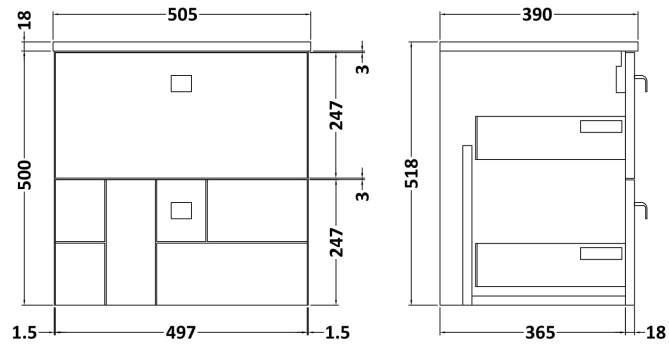

Sales Code: BLO305W

Description: 500 W/H 2-Drawer Unit & Worktop

Packaging Details

Barcode: 5056211897330

Sales Code: MOF392A

Description: 500 W/H 2-Drawer Unit

Product Dimensions

Height (mm):	500
Width (mm):	500
Depth (mm):	383
Nett Weight (kg):	17.8

Packaging Dimensions

Height (mm):	520
Width (mm):	520
Depth (mm):	405
Gross Weight (kg):	18.3

Packaging Data

Box Colour:	Brown Cardboard Box
Box Qty:	1
Label Size:	150 x 100
Label Colour:	White Label
Label Qty:	2

Sales Code: MWT350

Description: 500 Worktop (505X390x18mm)

Product Dimensions

Height (mm):	18
Width (mm):	505
Depth (mm):	390
Nett Weight (kg):	2

Packaging Dimensions

Height (mm):	25
Width (mm):	525
Depth (mm):	410
Gross Weight (kg):	2

Packaging Data

Box Colour:	Brown Cardboard Box - Printed
Box Qty:	1
Label Size:	100 x 50
Label Colour:	Not Applicable
Label Qty:	0

Outer Box Dimensions (If Applicable)

Height (mm):	
Width (mm):	
Depth (mm):	
Gross Weight (kg):	
Barcode:	5056211899723