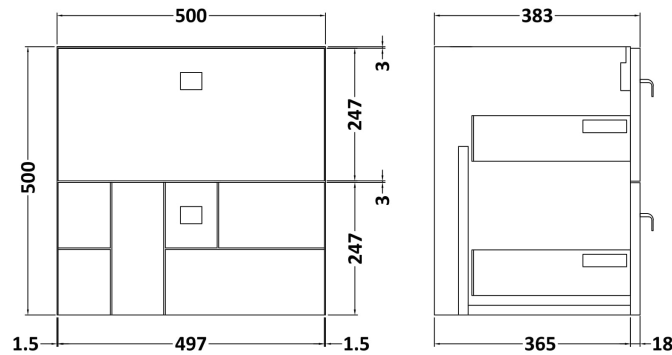

Sales Code: BLO305W

Description: 500 W/H 2-Drawer Unit & Worktop

Packaging Details

Barcode: 5056211897330

Sales Code: MOF392A

Description: 500 W/H 2-Drawer Unit

Product Dimensions

Height (mm):	500
Width (mm):	500
Depth (mm):	383
Nett Weight (kg):	17.8

Packaging Dimensions

Height (mm):	520
Width (mm):	520
Depth (mm):	405
Gross Weight (kg):	18.3

Packaging Data

Box Colour:	Brown Cardboard Box
Box Qty:	1
Label Size:	150 x 100
Label Colour:	White Label
Label Qty:	2

Sales Code: MWT350

Description: 500 Worktop (505X390x18mm)

Product Dimensions

Height (mm):	18
Width (mm):	505
Depth (mm):	390
Nett Weight (kg):	2

Packaging Dimensions

Height (mm):	25
Width (mm):	525
Depth (mm):	410
Gross Weight (kg):	2

Packaging Data

Box Colour:	Brown Cardboard Box - Printed
Box Qty:	1
Label Size:	100 x 50
Label Colour:	Not Applicable
Label Qty:	0

Outer Box Dimensions (If Applicable)

Height (mm):	
Width (mm):	
Depth (mm):	
Gross Weight (kg):	
Barcode:	5056211899723