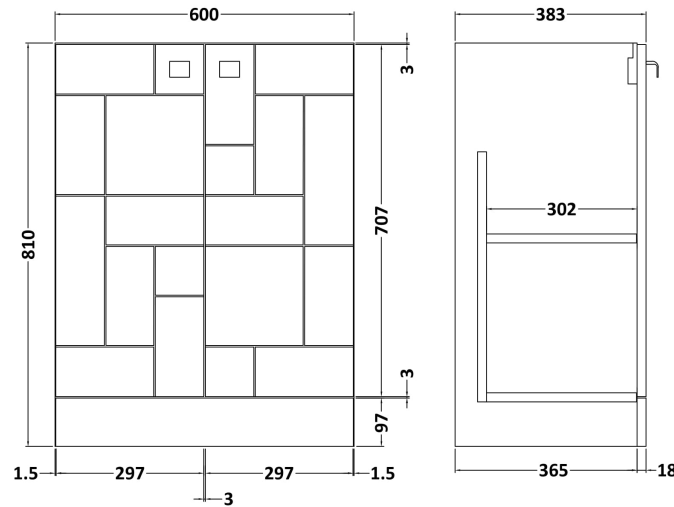

Sales Code: BLO306B

Description: 600 F/S 2-Door Unit & Basin 2

Packaging Details

Barcode: 5056211887737

Sales Code: MOF326A

Description: 600 F/S 2-Door Unit

Product Dimensions

Height (mm):	810
Width (mm):	600
Depth (mm):	383
Nett Weight (kg):	24.7

Packaging Dimensions

Height (mm):	830
Width (mm):	620
Depth (mm):	405
Gross Weight (kg):	25.2

Packaging Data

Box Colour:	Brown Cardboard Box
Box Qty:	1
Label Size:	100 x 50
Label Colour:	White Label
Label Qty:	2

Sales Code: NVM003

Description: Minimalist Basin 600mm

Product Dimensions

Height (mm):	170
Width (mm):	600
Depth (mm):	390
Nett Weight (kg):	10.76

Packaging Dimensions

Height (mm):	200
Width (mm):	400
Depth (mm):	620
Gross Weight (kg):	10.76

Packaging Data

Box Colour:	Brown Cardboard Box - Printed
Box Qty:	1
Label Size:	100 x 50
Label Colour:	White Label
Label Qty:	2

Outer Box Dimensions (If Applicable)

Height (mm):	
Width (mm):	
Depth (mm):	
Gross Weight (kg):	
Barcode:	5055146194668