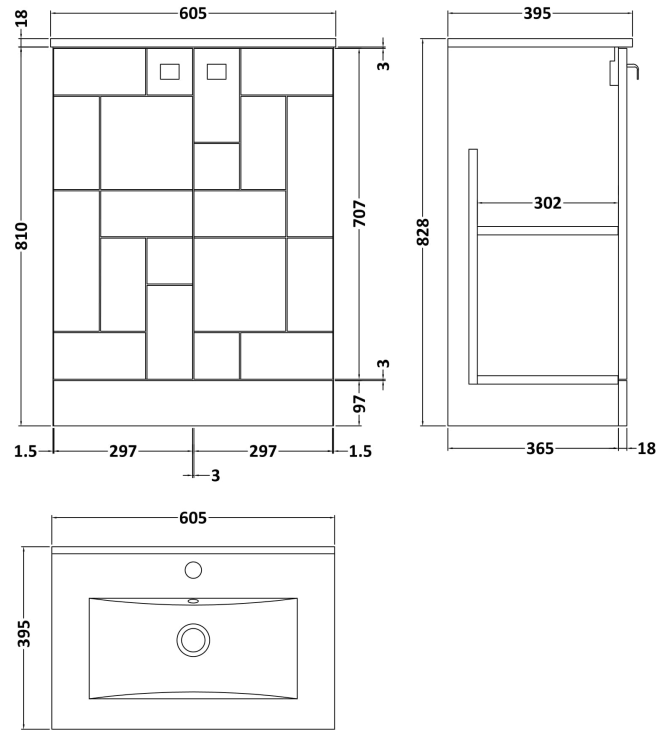

Sales Code: BLO306B

Description: 600 F/S 2-Door Unit & Basin 2

Packaging Details

Barcode: 5056211887737

Sales Code: MOF326A

Description: 600 F/S 2-Door Unit

Product Dimensions

Height (mm):	810
Width (mm):	600
Depth (mm):	383
Nett Weight (kg):	24.7

Packaging Dimensions

Height (mm):	830
Width (mm):	620
Depth (mm):	405
Gross Weight (kg):	25.2

Packaging Data

Box Colour:	Brown Cardboard Box
Box Qty:	1
Label Size:	100 x 50
Label Colour:	White Label
Label Qty:	2

Sales Code: NVM003

Description: Minimalist Basin 600mm

Product Dimensions

Height (mm):	170
Width (mm):	600
Depth (mm):	390
Nett Weight (kg):	10.76

Packaging Dimensions

Height (mm):	200
Width (mm):	400
Depth (mm):	620
Gross Weight (kg):	10.76

Packaging Data

Box Colour:	Brown Cardboard Box - Printed
Box Qty:	1
Label Size:	100 x 50
Label Colour:	White Label
Label Qty:	2

Outer Box Dimensions (If Applicable)

Height (mm):	
Width (mm):	
Depth (mm):	
Gross Weight (kg):	
Barcode:	5055146194668