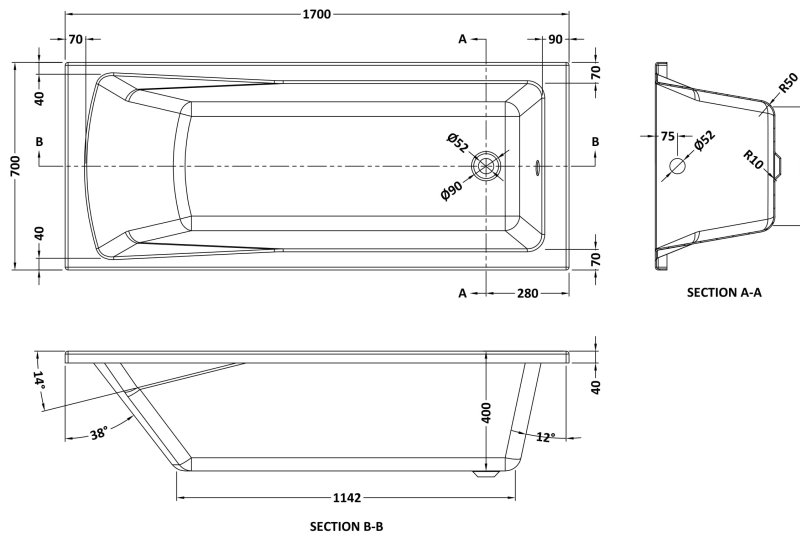

Sales Code: BMON008

Description: Square Se Bath & Leg Set 1700X700 EL

Product Dimensions

Length (mm):	1700
Width (mm):	700
Depth (mm):	400
Nett Weight (kg):	32.72

Packaging Dimensions

Length (mm):	1770
Width (mm):	710
Depth (mm):	420
Gross Weight (kg):	32.72

Packaging Data

Box Colour:	Brown Cardboard Sleeve
Box Qty:	1
Label Size:	100 x 50
Label Colour:	White Label
Label Qty:	2

Outer Box Dimensions (If Applicable)

Length (mm):	
Width (mm):	
Height (mm):	
Gross Weight (kg):	
Barcode:	5055369024162

Product Details

Country of Origin:	Egypt
Fitting Instruction:	No
Certification:	FSC: CE & UKCA:
Material Colour Reference:	European White
Product Material:	Acrylic With Eternalite
Material Thickness:	4mm
Volume (Ltr):	169L
Displaced Capacity:	99L
Leg Set Included:	Legset Included
Waste Included:	Waste Not Included
Drilled/Undrilled:	Undrilled For Taps
Includes Grips:	No Grips Supplied
Embossed:	No
No of Tapholes:	None
Anti-Slip:	No