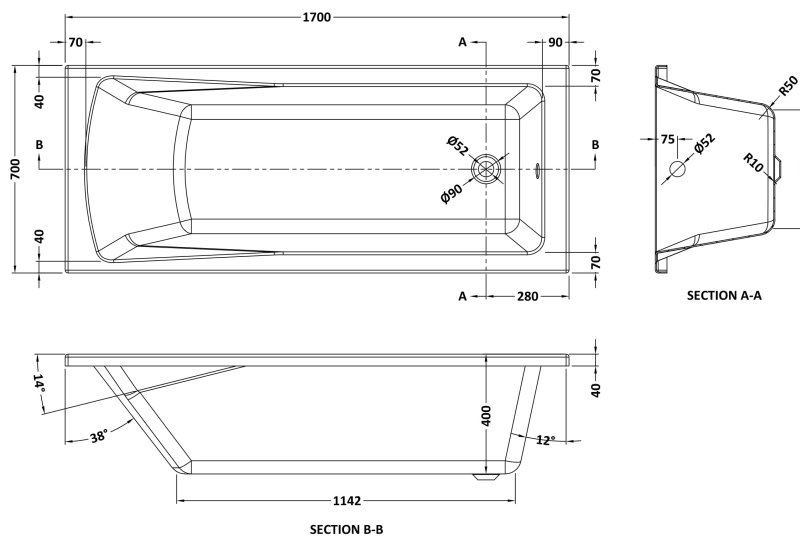

**Sales Code:** BMON008

**Description:** Square Se Bath & Leg Set 1700X700 EL

**Product Dimensions**

Length (mm):	1700
Width (mm):	700
Depth (mm):	400
Nett Weight (kg):	32.72

**Packaging Dimensions**

Length (mm):	1770
Width (mm):	710
Depth (mm):	420
Gross Weight (kg):	32.72

**Packaging Data**

Box Colour:	Brown Cardboard Sleeve
Box Qty:	1
Label Size:	100 x 50
Label Colour:	White Label
Label Qty:	2

**Outer Box Dimensions (If Applicable)**

Length (mm):	
Width (mm):	
Height (mm):	
Gross Weight (kg):	
Barcode:	5055369024162

**Product Details**

Country of Origin:	Egypt
Fitting Instruction:	No
Certification:	FSC: CE & UKCA:
Material Colour Reference:	European White
Product Material:	Acrylic With Eternalite
Material Thickness:	4mm
Volume (Ltr):	169L
Displaced Capacity:	99L
Leg Set Included:	Legset Included
Waste Included:	Waste Not Included
Drilled/Undrilled:	Undrilled For Taps
Includes Grips:	No Grips Supplied
Embossed:	No
No of Tapholes:	None
Anti-Slip:	No